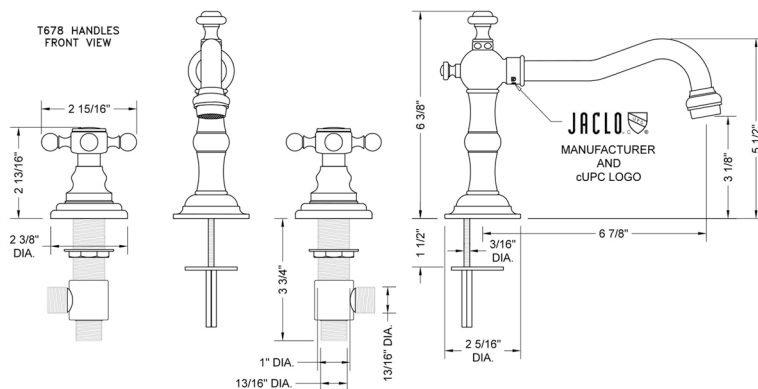

Roaring 20's Faucet with Ball Cross Handles- 0.5 GPM

Model #: 7830-T678-0.5-

FEATURES:

- All brass 8" - 12" widespread faucet includes brass pop-up drain with overflow
- 1/4 turn ceramic valves
- Swivel Spout (For Stationary Spout option, contact JACLO)
- Available Flow Rates: 1.5, 1.2 & 0.5 GPM. Additional flow rate (aerator) options available. Contact JACLO.
- 6 7/8" spout reach
- Spout Hole Size: 1" - 2"
- Valve Hole Size: 1 1/8" - 1 5/8"

SPECIFICATION DRAWING:

AVAILABLE HANDLES: