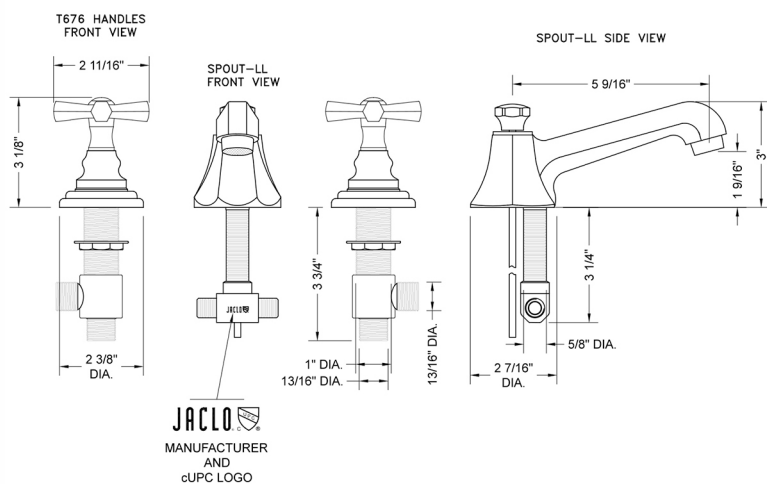

Westfield Faucet with Hex Cross Handles- 1.2 GPM

Model #: 6870-T676-1.2-

FEATURES:

- All brass 8" - 12" widespread faucet includes brass pop-up drain with overflow
- 1/4 turn ceramic valves
- Stationary Spout
- Available Flow Rates: 1.5, 1.2 & 0.5 GPM. Additional flow rate (aerator) options available. Contact JACLO.
- 5 1/2" spout reach
- Spout Hole Size: 1 1/4" - 2"
- Valve Hole Size: 1 1/8" - 1 5/8"

SPECIFICATION DRAWING:

AVAILABLE HANDLES:

COMPLIANCES:

CEC

Complies with: ASME A112.18.1-2012/CSA B125.1-12