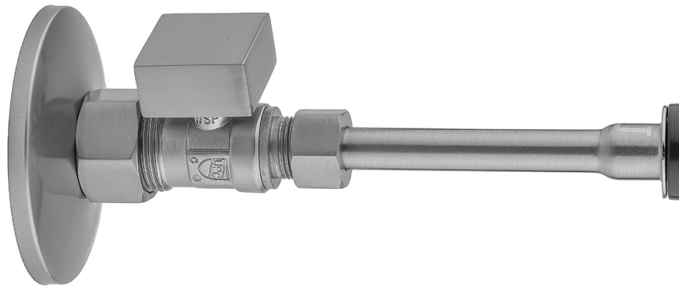

Quarter Turn Straight Pattern 5/8" O.D. Compression (Fits 1/2" Copper) x 3/8" O.D. Toilet Supply Kit with Square Handle, 20" Supply Tube, Escutcheon  
**Model #: 622-7-72-**

**FEATURES:**

- Complete Toilet Supply Kit
- Kit contains:
  - (1) Quarter Turn Straight Pattern 5/8" O.D. Compression (Fits 1/2" Copper) x 3/8" O.D. Supply Valve with Square Handle P/N 622-7
  - (1) 20" Copper Supply Tube P/N 772
  - (1) Escutcheon P/N 7463 (ULB P/N 6015)

**AVAILABLE FINISHES:**

Polished Chrome (PCH)	Satin Chrome (SC)	Bronze Umber (BU)
Satin Nickel (SN)	Pewter (PEW)	Caramel Bronze (CB)
Polished Nickel (PN)	Antique Brass (AB)	Antique Copper (ACU)
Oil-Rubbed Bronze (ORB)	Polished Brass (PB)	Polished Copper (PCU)
Vintage Bronze (VB)	Satin Brass (SB)	Rose Gold (RG)
Matte Black (MBK)	Satin Gold (SG)	Polished Gold (PG)
Black Nickel (BKN)	Bombay Gold (BG)	Jewelers Gold (JG)
Europa Bronze (EB)	White (WH)	Sedona Beige (SDB)
Tristan Brass (TB)	Unlacquered Brass (ULB)	Satin Cooper (SCU)

**SPECIFICATION DRAWING:**

COMPONENTS	
DESCRIPTION	QTY:
STRAIGHT VALVE - SQUARE HANDLE	1
20" X 3/8" O.D. SUPPLY TUBE	1
ESCUTCHEON	1
PLASTIC FILL VALVE COUPLING NUT	1

**AVAILABLE HANDLES:**