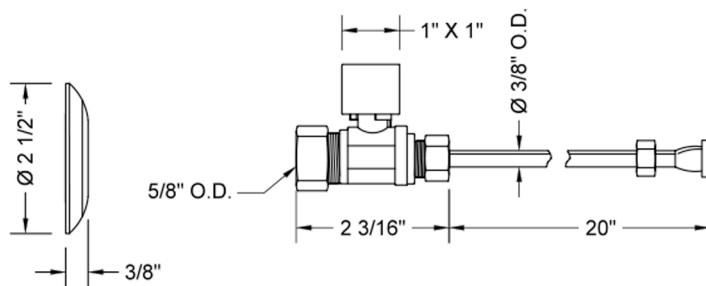

Quarter Turn Straight Pattern 5/8" O.D. Compression (Fits 1/2" Copper) x 3/8" O.D. Toilet Supply Kit with Square Handle, 20" Supply Tube, Escutcheon  
**Model #: 622-7-72-**

**FEATURES:**

- Complete Toilet Supply Kit
- Kit contains:
  - (1) Quarter Turn Straight Pattern 5/8" O.D. Compression (Fits 1/2" Copper) x 3/8" O.D. Supply Valve with Square Handle P/N 622-7
  - (1) 20" Copper Supply Tube P/N 772
  - (1) Escutcheon P/N 7463 (ULB P/N 6015)

**SPECIFICATION DRAWING:**

COMPONENTS	
DESCRIPTION	QTY:
STRAIGHT VALVE - SQUARE HANDLE	1
20" X 3/8" O.D. SUPPLY TUBE	1
ESCUTCHEON	1
PLASTIC FILL VALVE COUPLING NUT	1

**AVAILABLE HANDLES:**