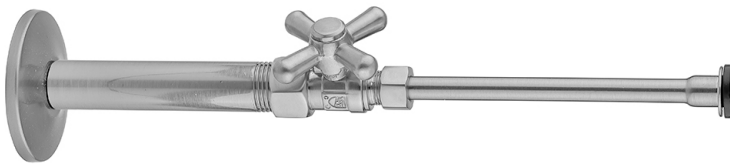

Quarter Turn Straight Pattern 3/8" IPS x 3/8" O.D. Toilet Supply Kit with Standard Cross Handle, 20" Supply Tube, Escutcheon

Model #: 618-72-

FEATURES:

- Complete Toilet Supply Kit
- Kit contains:
 - (1) Quarter Turn Straight Pattern 3/8" IPS x 3/8" O.D. Supply Valve with Standard Cross Handle P/N 618
 - (1) 20" Copper Supply Tube P/N 772
 - (1) Escutcheon P/N 740 (ULB P/N 6015)
 - (1) 3/8" Brass Nipple P/N 801-38.4

AVAILABLE FINISHES:

Polished Chrome (PCH)	Satin Chrome (SC)	Bronze Umber (BU)
Satin Nickel (SN)	Pewter (PEW)	Caramel Bronze (CB)
Polished Nickel (PN)	Antique Brass (AB)	Antique Copper (ACU)
Oil-Rubbed Bronze (ORB)	Polished Brass (PB)	Polished Copper (PCU)
Vintage Bronze (VB)	Satin Brass (SB)	Rose Gold (RG)
Matte Black (MBK)	Satin Gold (SG)	Polished Gold (PG)
Black Nickel (BKN)	Bombay Gold (BG)	Jewelers Gold (JG)
Europa Bronze (EB)	White (WH)	Sedona Beige (SDB)
Tristan Brass (TB)	Unlacquered Brass (ULB)	Satin Cooper (SCU)

SPECIFICATION DRAWING:

COMPONENTS	
DESCRIPTION	QTY:
STRAIGHT VALVE - STANDARD CROSS HANDLE	1
20" X 3/8" O.D. SUPPLY TUBE	1
ESCUTCHEON	1
PLASTIC FILL VALVE COUPLING NUT	1
4" NIPPLE	1

AVAILABLE HANDLES: