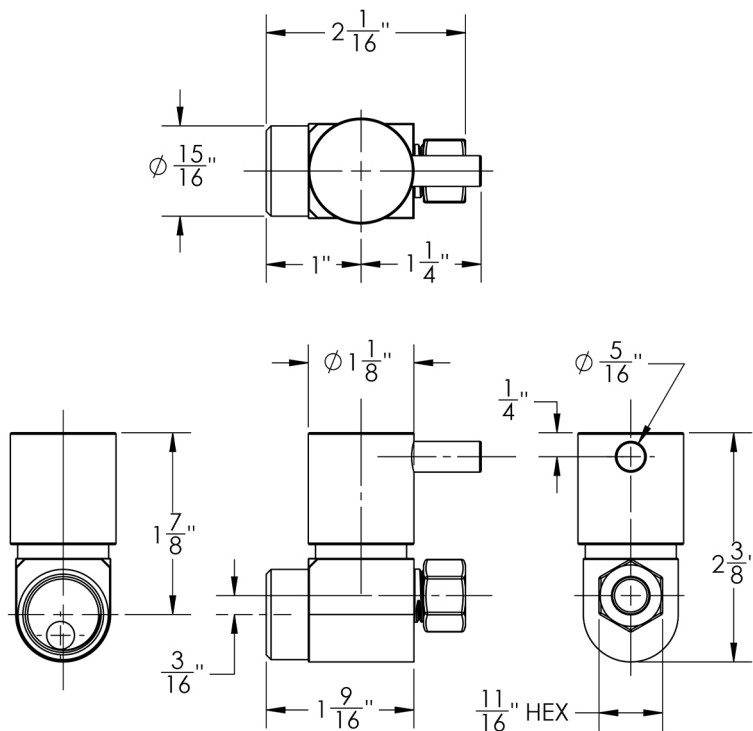

# Quarter Turn Ceramic Disc Straight 1/2" IPS x 3/8" O.D. Supply Valve with Contempo Lever Handle

**Model #: 315-L-**

## FEATURES:

- Straight pattern IPS x 3/8" O.D. 1/4 turn ceramic disc cartridge
- 1/2" IPS inlet x 3/8" O.D. outlet
- All brass body

For additional escutcheons see 6007, 6015, 7118 or Sure Grip escutcheons & accessories section

## SPECIFICATION DRAWING: