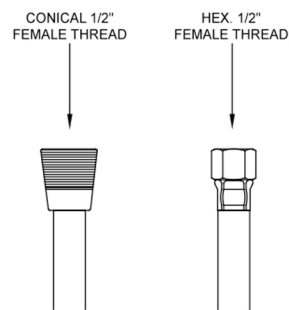

## 79" Reinforced White Vinyl Hose

**Model #: 3079-RI**

### FEATURES:

- Reinforced vinyl handshower hose
- 1/2" Female threads
- Brass hex nut is on one end of the hose, and a brass conical nut to hold the handshower is on the other end
- Attach handshower to conical end of hose
- Ideal for use in healthcare facilities
- Available in: WH ONLY

### SPECIFICATION DRAWING:

| RAINFORCED VINYL HANDSHOWER HOSE |                           |        |
|----------------------------------|---------------------------|--------|
| PART #                           | DESCRIPTION               | LENGTH |
| 3060-RI                          | REINFORCED VINYL HOSE 60" | 60"    |
| 3071-RI                          | REINFORCED VINYL HOSE 71" | 71"    |
| 3079-RI                          | REINFORCED VINYL HOSE 79" | 79"    |
| 3096-RI                          | REINFORCED VINYL HOSE 96" | 96"    |