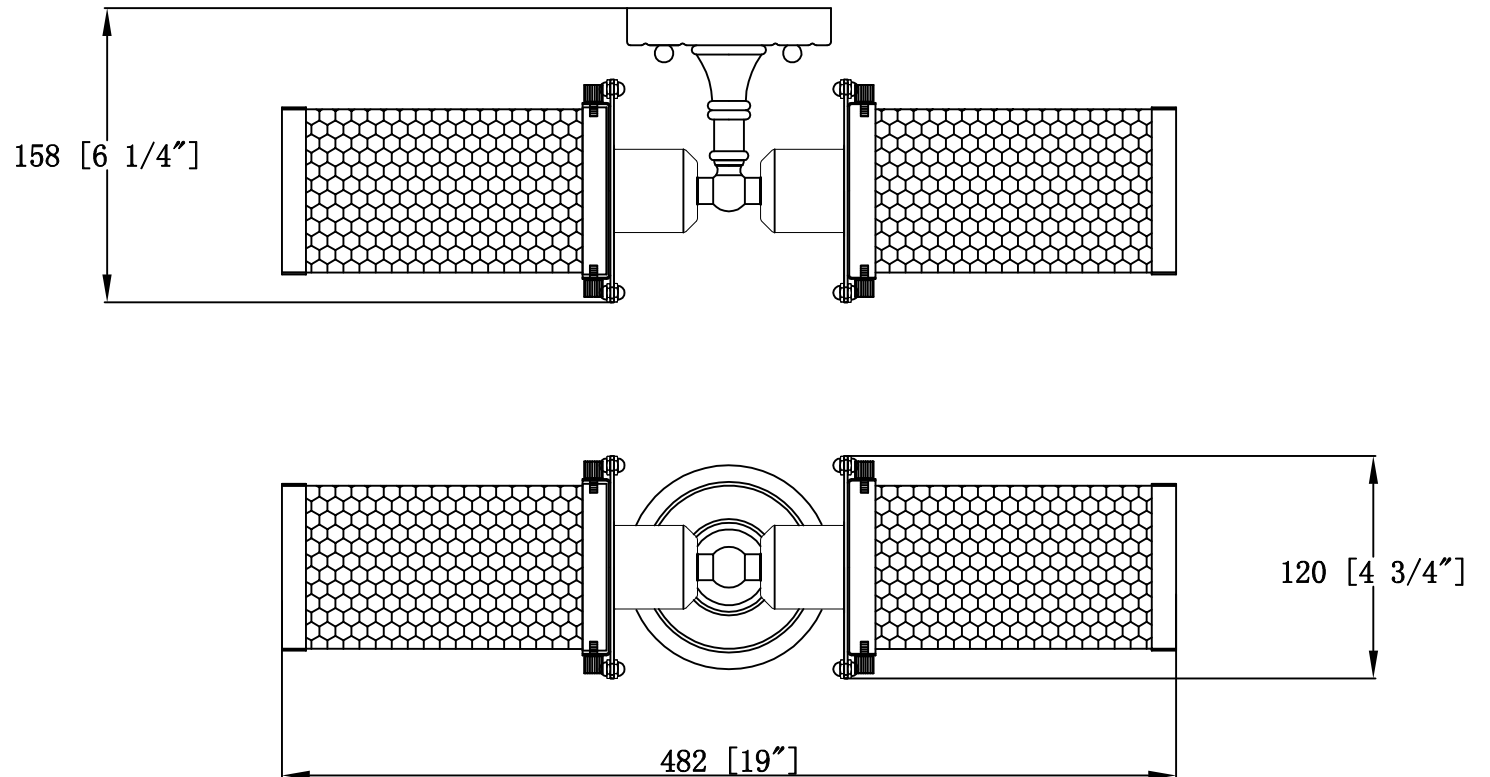

ITEM#: 221SN
2210B

INNOVATIONS
LIGHTING

2-100W MED

PROJECT:

TYPE: