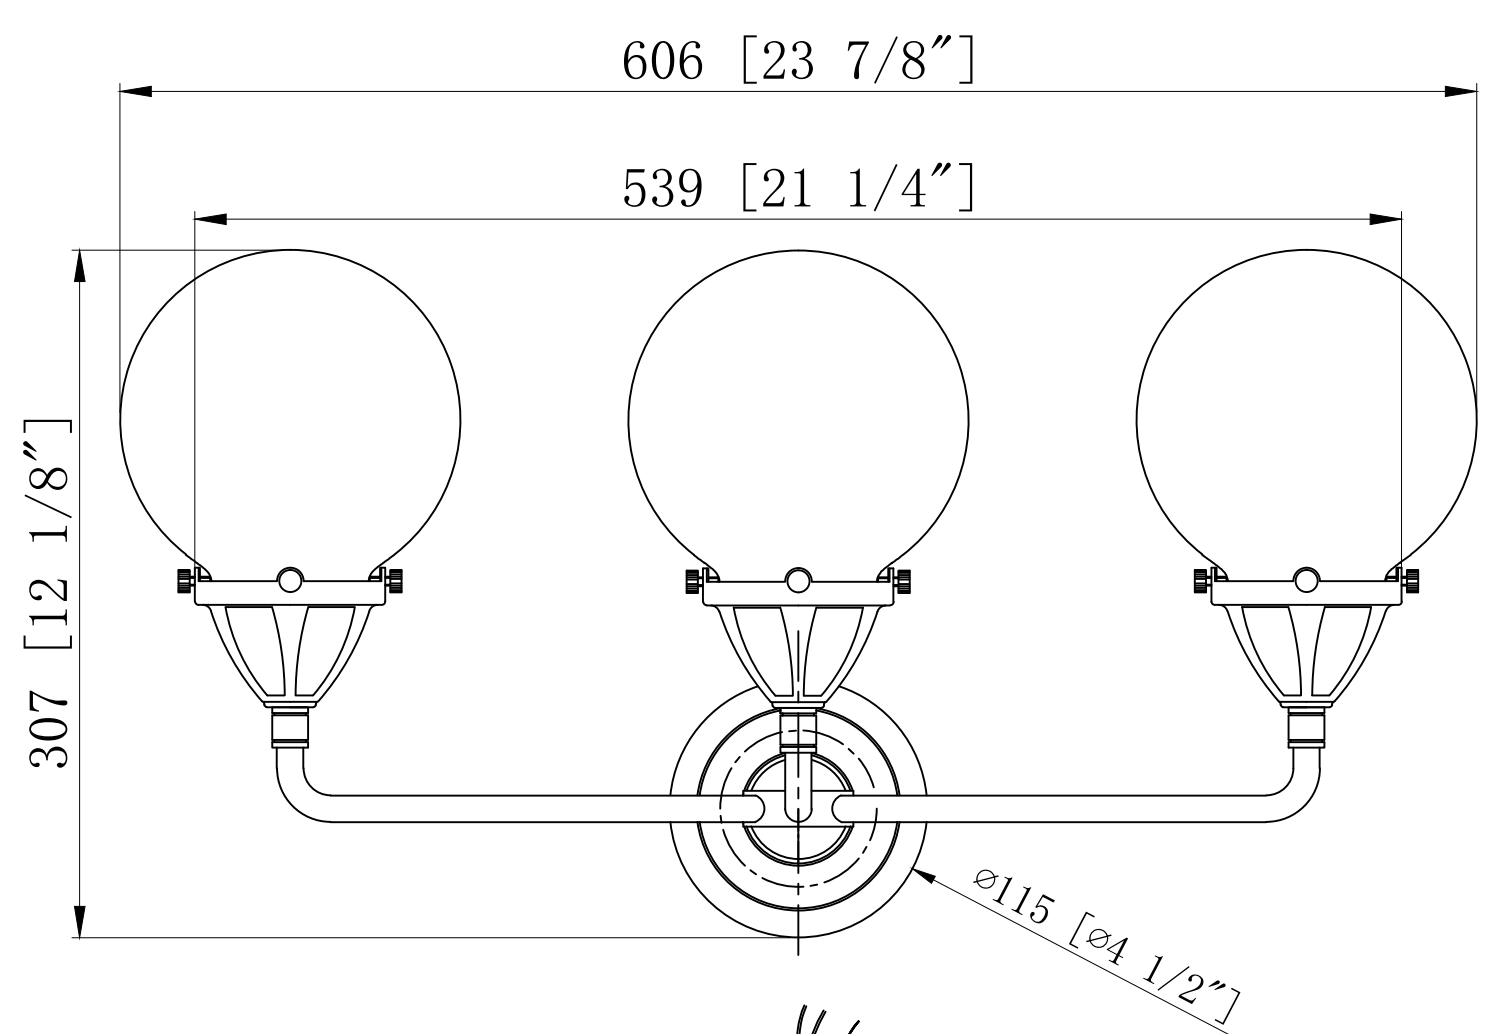

Revise the width to 21.25" as per India QC comments

12" WIRE MEASURED FROM BACKPLATE

INNOVATIONS LIGHTING
CREATIVITY MEETS EVOLUTIONARY DESIGN®

DESIGN COPYRIGHT - 01/23/2022
ALL RIGHTS RESERVED AND MAY
NOT BE DUPLICATED WITHOUT OUR
WRITTEN PERMISSION