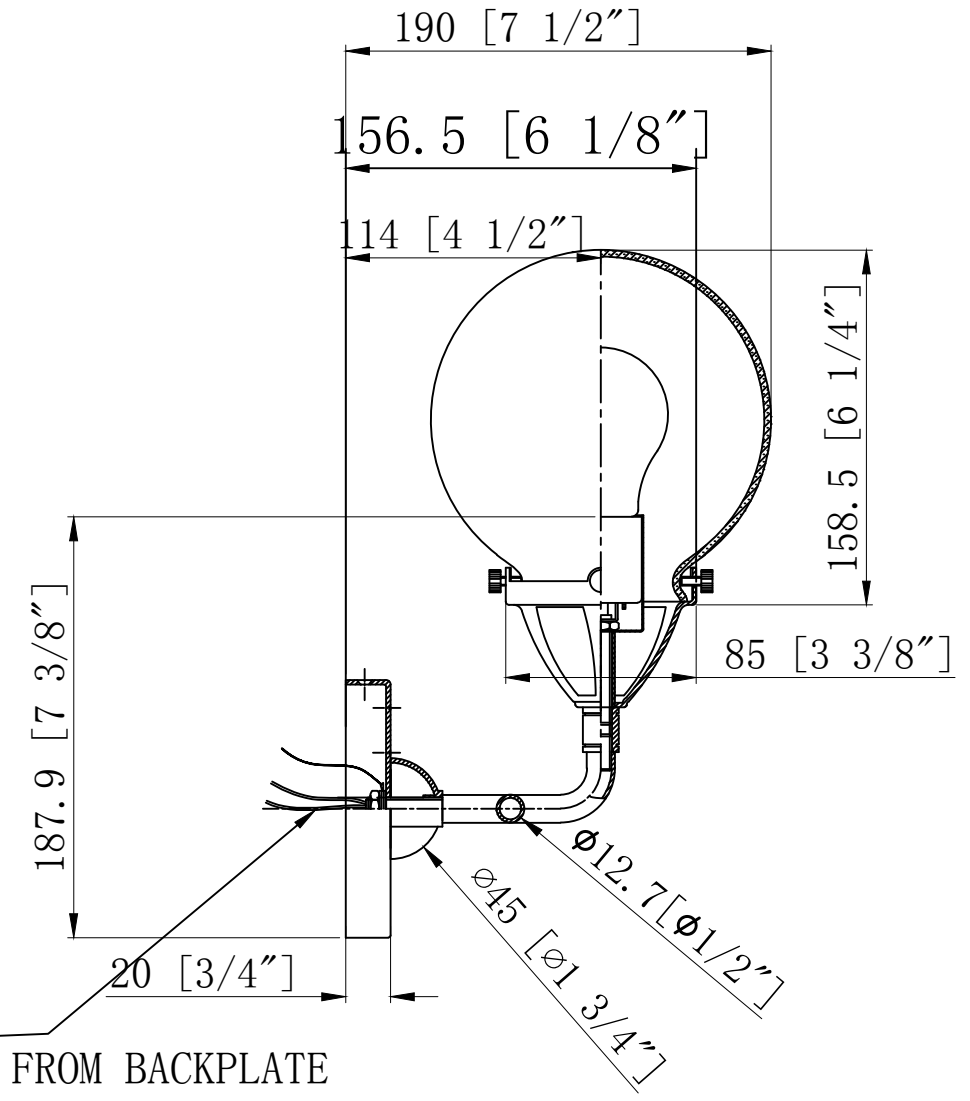

Revise the width to 21.25" as per India QC comments

12" WIRE MEASURED FROM BACKPLATE

INNOVATIONS LIGHTING
CREATIVITY MEETS EVOLUTIONARY DESIGN®

DESIGN COPYRIGHT - 01/23/2022
ALL RIGHTS RESERVED AND MAY
NOT BE DUPLICATED WITHOUT OUR
WRITTEN PERMISSION