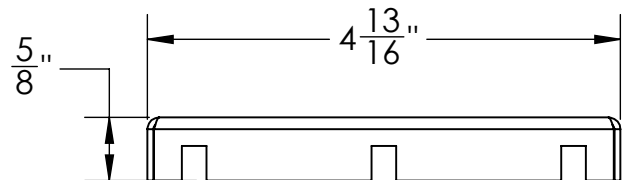

LQS 5 Specifications

LQS 5:
- 5" square squares pattern decorative cover
- 16 gauge 304L Stainless Steel

Kits:
- LQ5, LQD5

Finishes:
- Satin Stainless
- Polished Stainless
- Oil Rubbed Bronze
- Satin Bronze
- Matte Black