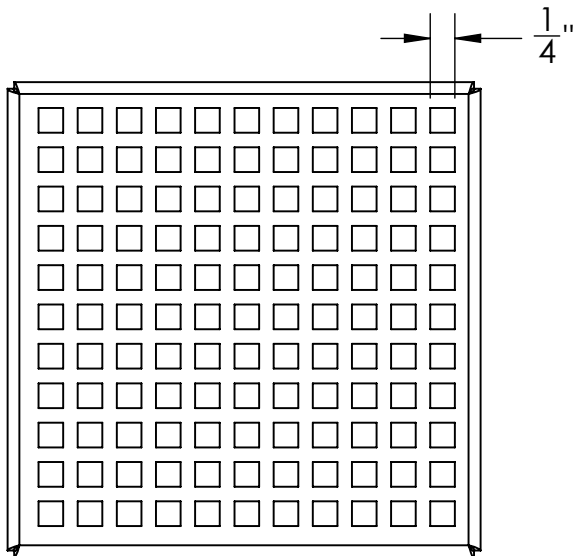

LQS 5 Specifications

LQS 5:
- 5" square squares pattern decorative cover
- 16 gauge 304L Stainless Steel

Kits:
- LQ5, LQD5

Finishes:
- Satin Stainless
- Polished Stainless
- Oil Rubbed Bronze
- Satin Bronze
- Matte Black