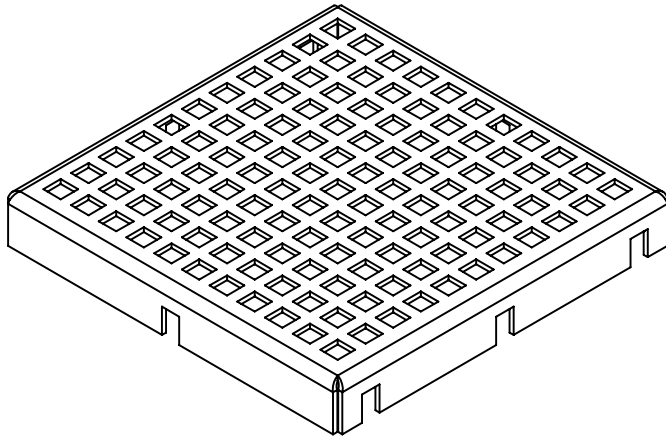

LQS 5 Specifications

LQS 5:
- 5" square squares pattern decorative cover
- 16 gauge 304L Stainless Steel

Kits:
- LQ5, LQD5

Finishes:
- Satin Stainless
- Polished Stainless
- Oil Rubbed Bronze
- Satin Bronze
- Matte Black