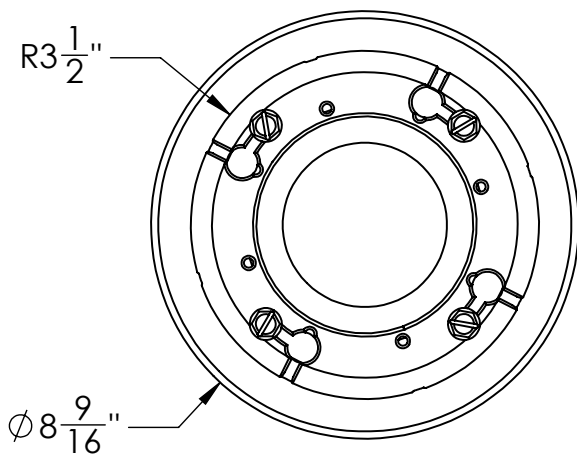

# CDP 43W Specifications

- CDP 43:**
- PVC Clamp Down Drain Body Assembly
  - 4" NPS Threaded Throat
  - 3" Outlet
  - Compatible with traditional waterproofing membranes
  - Threaded top ring
  - NPT trap primer plug