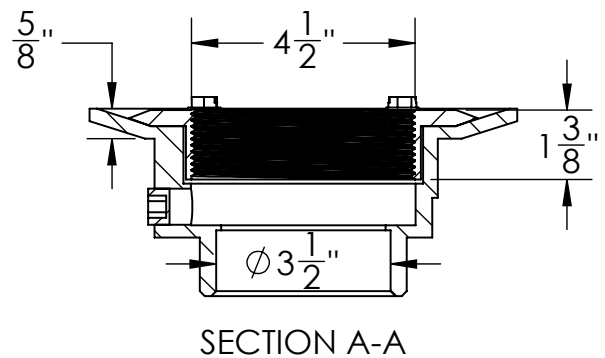

# CDP 43W Specifications

- CDP 43:**
- PVC Clamp Down Drain Body Assembly
  - 4" NPS Threaded Throat
  - 3" Outlet
  - Compatible with traditional waterproofing membranes
  - Threaded top ring
  - NPT trap primer plug