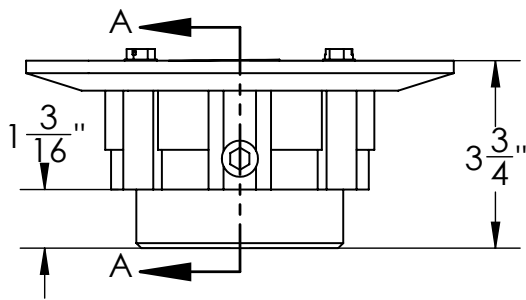

# CDP 43W Specifications

- CDP 43:**
- PVC Clamp Down Drain Body Assembly
  - 4" NPS Threaded Throat
  - 3" Outlet
  - Compatible with traditional waterproofing membranes
  - Threaded top ring
  - NPT trap primer plug