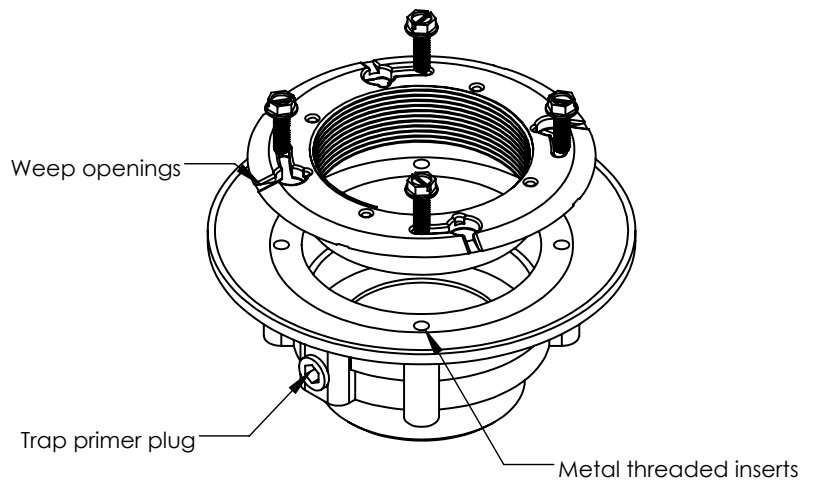

# CDP 43W Specifications

- CDP 43:**
- PVC Clamp Down Drain Body Assembly
  - 4" NPS Threaded Throat
  - 3" Outlet
  - Compatible with traditional waterproofing membranes
  - Threaded top ring
  - NPT trap primer plug