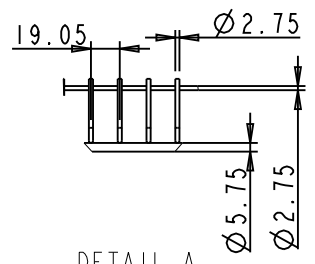

DETAIL B
SCALE 1:2

DETAIL A
SCALE 1:2

	ITEM:	POB1-142317		MATERIAL:
	FINISH:			WEIGHT: 0.000
PROPRIETARY AND CONFIDENTIAL THE INFORMATION CONTAINED IN THIS DRAWING IS THE SOLE PROPERTY OF HARDWARE RESOURCES INC. ANY REPRODUCTION IN PART OR AS A WHOLE WITHOUT THE WRITTEN PERMISSION OF HARDWARE RESOURCES INC. IS PROHIBITED.	TOLERANCE UNLESS OTHERWISE SPECIFIED:	UNITS:	DRAWN BY:	DATE:
	X ±0.20		<i>Alexander W</i>	10-19-15
	X.X ±0.10	SIZE:	APPROVED BY:	DATE:
	X.XX ±0.05	A4		
ANGULAR: ±0.5°	SHEET:	RELEASE LEVEL:	REVISION:	
DO NOT SCALE DRAWING	1 OF 1			