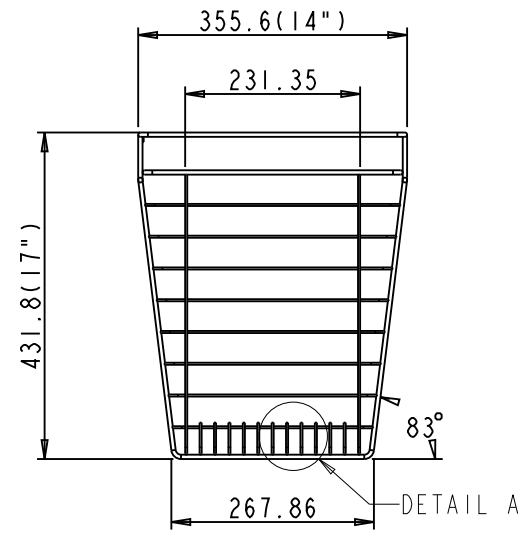

DETAIL B
SCALE 1:2

DETAIL A
SCALE 1:2

	ITEM:	POB1-142317		MATERIAL:
	FINISH:			WEIGHT: 0.000
PROPRIETARY AND CONFIDENTIAL THE INFORMATION CONTAINED IN THIS DRAWING IS THE SOLE PROPERTY OF HARDWARE RESOURCES INC. ANY REPRODUCTION IN PART OR AS A WHOLE WITHOUT THE WRITTEN PERMISSION OF HARDWARE RESOURCES INC. IS PROHIBITED.	TOLERANCE UNLESS OTHERWISE SPECIFIED:	UNITS:	DRAWN BY:	DATE:
	X ±0.20		<i>Alexander W</i>	10-19-15
	X.X ±0.10	SIZE:	APPROVED BY:	DATE:
	X.XX ±0.05	A4		
ANGULAR: ±0.5°	SHEET:	RELEASE LEVEL:	REVISION:	
DO NOT SCALE DRAWING	1 OF 1			