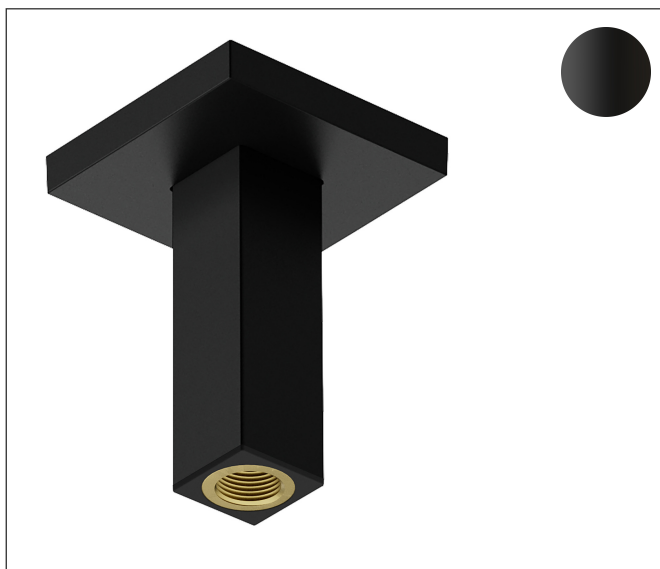

Brand	hansgrohe
Art. Name	Extension Pipe for Ceiling Mount E, 4"
Art. Nr.	24338671
Surface	matte black
Pos.	1

Product Picture

Features

- Length: 100 mm
- Brass/ plastic
- Connection type: 1/2" NPT
- Ceiling connector, Escutcheon, Mounting Material, Assembly instructions
- Ceiling connector not extendable, ceiling connector not shor-tenable