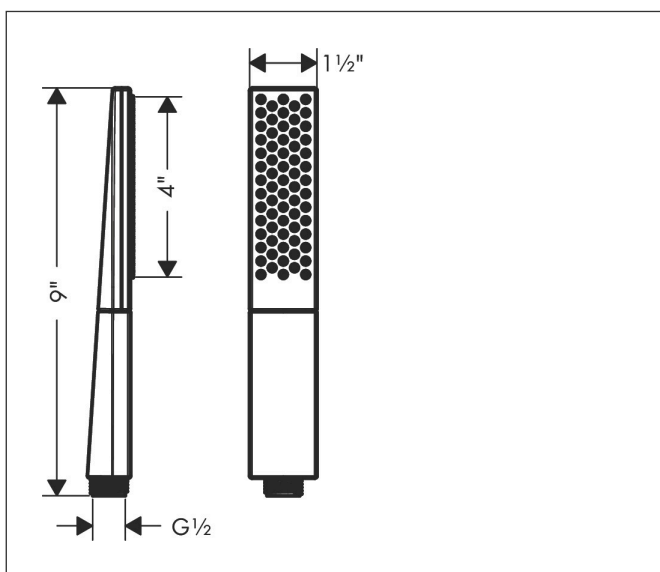

Brand hansgrohe
 Art. Name **Pulsify E** Baton Handshower 100 1-Jet, 1.75 GPM
 Art. Nr. 24321821
 Surface brushed nickel
 Pos. 1

Product Picture

Features

- Spray modes: PowderRain
- Flow: 1.75 GPM (6.6 L/Min)

Drawing

Technology

Spray Types