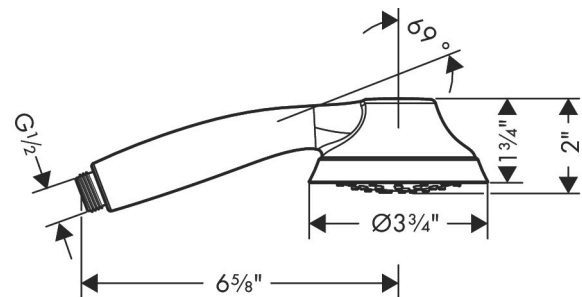

Drawing

Technology

Features

- Spray modes: Full
- 42 no-clog spray channels
- Flow: 2.5 GPM (9.5 L/Min)