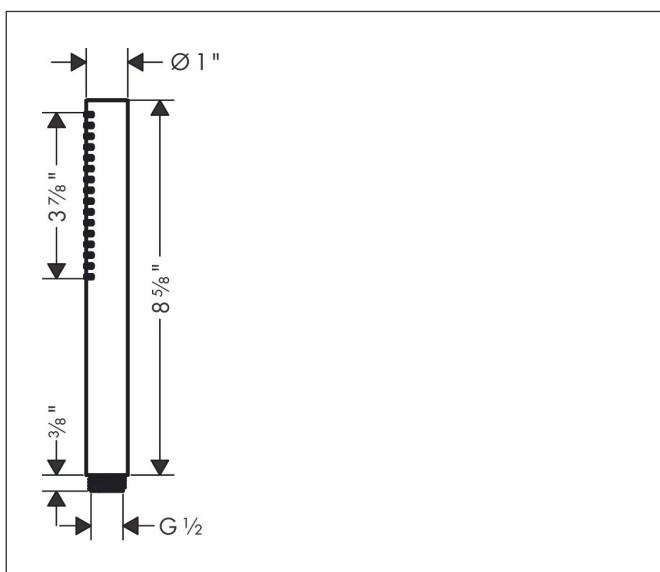

Brand	hansgrohe
Art. Name	Pulsify S Baton Handshower 100 1-Jet, 1.75 GPM
Art. Nr.	24125671
Surface	matte black
Pos.	1

Product Picture

Features

- Spray modes: PowderRain
- Flow: 1.75 GPM (6.6 L/Min)

Drawing