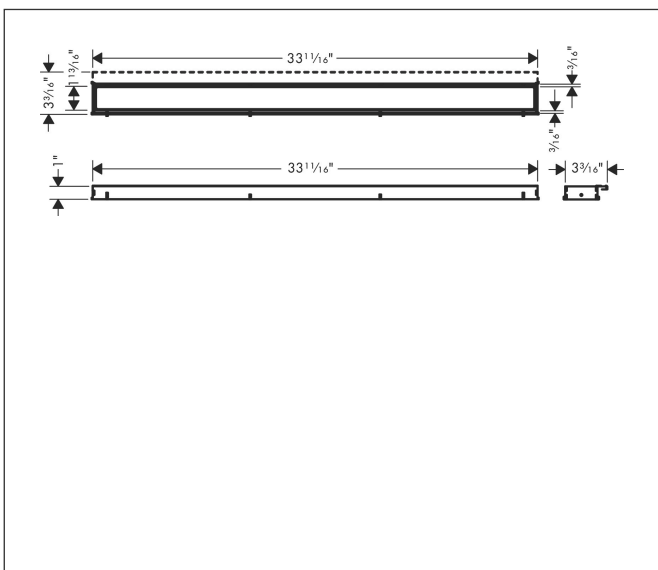

Brand	hansgrohe
Art. Name	RainDrain Match Trim 35 1/4" with Height Adjustable Frame
Art. Nr.	56040001
Surface	chrome
Pos.	1

Product Picture

Drawing

Features

- Consists of: design trim, height adjustable frame, wall installation flange
- Mounting type: wall-mounted, free in the floor
- Easy to clean surface
- Easy adjustment to tile thickness with height adjustable frame (7 - 18 mm)
- Tile thickness: up to 18 mm
- Suitable for any type of tile
- Up to 60 l/min drainage capacity
- Where to use: new construction, renovation
- Grate removal tool allows easy removal of the trim
- Wall mounting possible
- tile inlay depth: 12 mm
- Grate material: Stainless Steel 304 (1.4301)
- Suitable for primary and secondary drainage
- Frame width: 62 mm