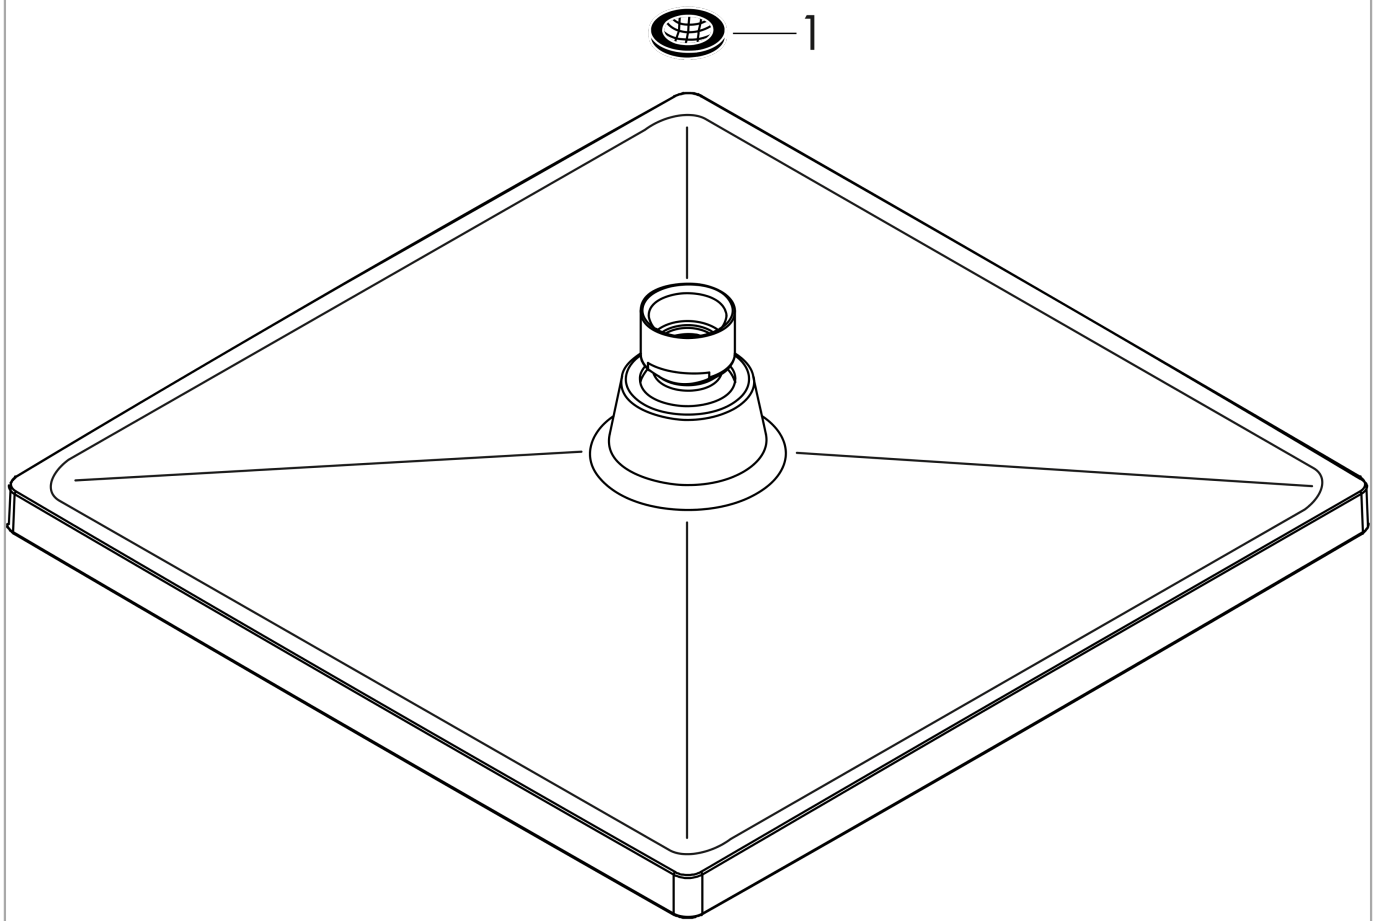

Crometta E

Showerhead 240 1-Jet, 2.0 GPM

Finishes : **brushed nickel** Part no. : **26727821**

Description

Features

- Spray modes: Rain
- 206 no-clog spray channels
- Flow: 2.0 GPM (7.6 L/Min)
- Fully-finished matching spray face

Item details

List Price \$ 253.00

Technology

Compliance

Product image

Scale drawing

Crometta E

Showerhead 240 1-Jet, 2.0 GPM

Finishes : **brushed nickel** Part no. : **26727821**

Exploded drawing

Year of production: >01/18

Crometta E
Showerhead 240 1-Jet, 2.0 GPM
 Finishes : **brushed nickel** Part no. : **26727821**

Spare parts list