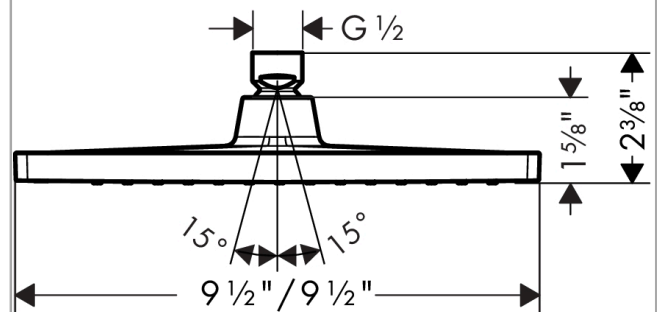

Crometta E

Showerhead 240 1-Jet, 2.0 GPM

Finishes : **brushed nickel** Part no. : **26727821**

Description

Features

- Spray modes: Rain
- 206 no-clog spray channels
- Flow: 2.0 GPM (7.6 L/Min)
- Fully-finished matching spray face

Item details

List Price \$ 253.00

Technology

Compliance

Product image

Scale drawing

Crometta E

Showerhead 240 1-Jet, 2.0 GPM

Finishes : **brushed nickel** Part no. : **26727821**

Exploded drawing

Year of production: >01/18

Crometta E
Showerhead 240 1-Jet, 2.0 GPM
 Finishes : **brushed nickel** Part no. : **26727821**

Spare parts list