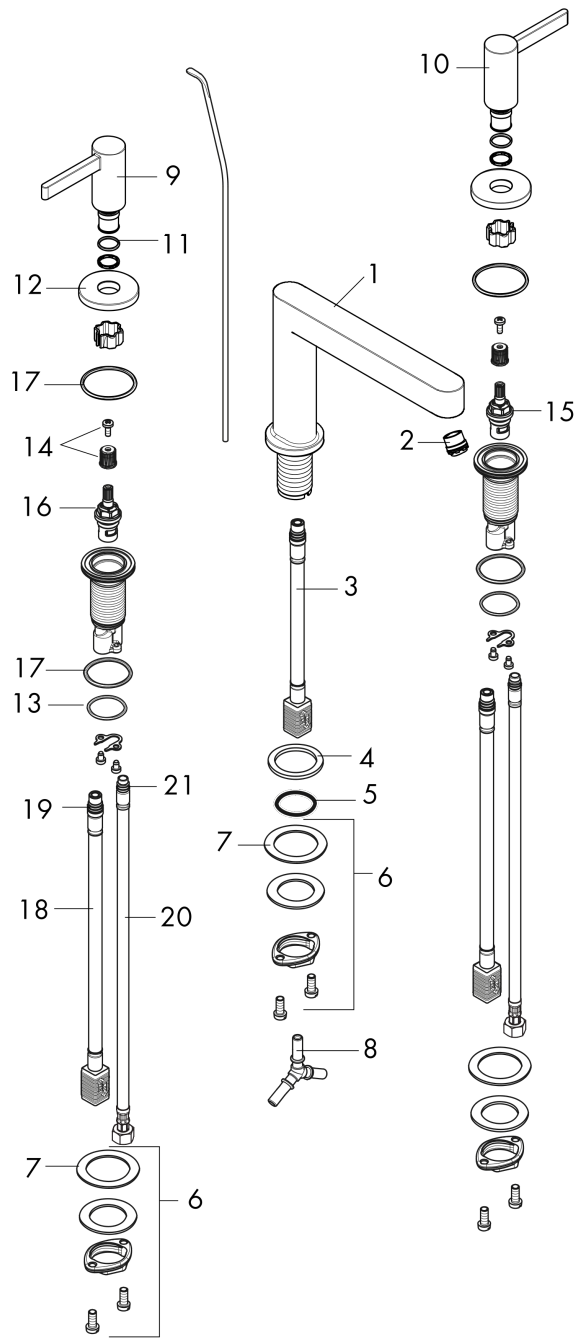

Finoris
Widespread Faucet 110 with Pop-Up Drain, 1.2 GPM
 Finishes : **brushed nickel** Part no. : **76033821**

Description

Features

- Consists of: Widespread faucet, Pop-up assembly
- Spray modes: Laminar spray
- Flow: 1.2 GPM (4.5 L/Min)
- 90° ceramic valves
- Includes pop-up drain
- Material waste set: Metal

Item details

List Price \$ 766.00

Technology

Design awards

Compliance

Product image

Scale drawing

Finoris
Widespread Faucet 110 with Pop-Up Drain, 1.2 GPM
 Finishes : **brushed nickel** Part no. : **76033821**

Exploded drawing

Year of production: >11/21

Finoris

Widespread Faucet 110 with Pop-Up Drain, 1.2 GPM

Finishes : **brushed nickel** Part no. : **76033821**

Spare parts list

Year of production: >11/21

Pos.	Description	Part no.	Price	PU
2	spray former	93973000	-	1
3	null	92913000	-	1
4	flat seal	98749000	-	1
5	O-ring 26x4	92191000	-	1
6	null	92909000	-	1
7	lever collar	97548000	-	1
8	hose connection angel	92905000	-	1
9	handle for hot water	93969820	-	1
10	handle for cold water	93970820	-	1
11	O-Ring 14x1,5	98201000	-	1
12	escutcheon for handle	92956820	-	1
13	O-ring 26x2,5	98216000	-	1
14	handle fixing set	98932000	-	1
15	shut off unit right closing	98817000	-	1
16	shut off unit left closing	95366000	-	1
17	null	92907000	-	1
18	null	92914000	-	1
19	O-ring 8x1,75	97827000	-	1
20	connection hose 18½" M8x0,75 3/8"	96321001	-	1
21	O-ring 7x1,5	98422000	-	1
a	pull rod	96657820	-	1
b	pop up waste	88509820	-	1