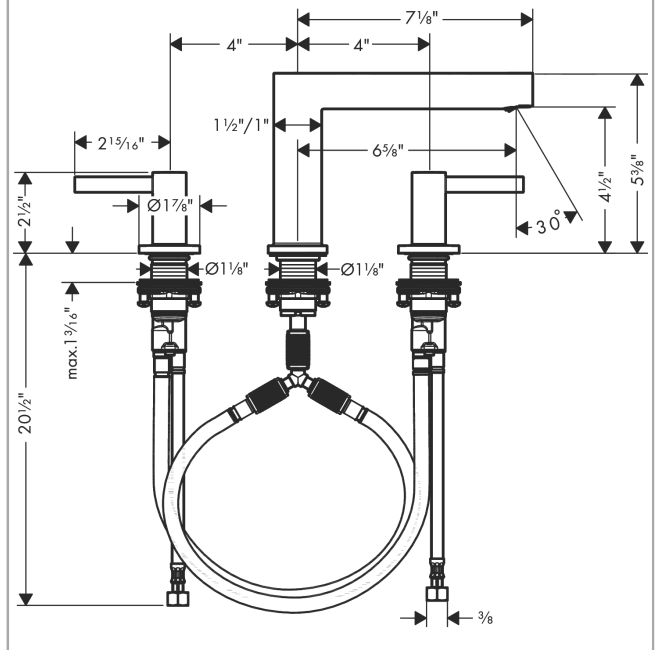

Finoris
Widespread Faucet 110 with Pop-Up Drain, 1.2 GPM
 Finishes : **brushed nickel** Part no. : **76033821**

Description

Features

- Consists of: Widespread faucet, Pop-up assembly
- Spray modes: Laminar spray
- Flow: 1.2 GPM (4.5 L/Min)
- 90° ceramic valves
- Includes pop-up drain
- Material waste set: Metal

Item details

List Price \$ 766.00

Technology

Design awards

Compliance

Product image

Scale drawing

Finoris
Widespread Faucet 110 with Pop-Up Drain, 1.2 GPM
 Finishes : **brushed nickel** Part no. : **76033821**

Exploded drawing

Year of production: >11/21

Finoris

Widespread Faucet 110 with Pop-Up Drain, 1.2 GPM

Finishes : **brushed nickel** Part no. : **76033821**

Spare parts list

Year of production: >11/21

Pos.	Description	Part no.	Price	PU
2	spray former	93973000	-	1
3	null	92913000	-	1
4	flat seal	98749000	-	1
5	O-ring 26x4	92191000	-	1
6	null	92909000	-	1
7	lever collar	97548000	-	1
8	hose connection angel	92905000	-	1
9	handle for hot water	93969820	-	1
10	handle for cold water	93970820	-	1
11	O-Ring 14x1,5	98201000	-	1
12	escutcheon for handle	92956820	-	1
13	O-ring 26x2,5	98216000	-	1
14	handle fixing set	98932000	-	1
15	shut off unit right closing	98817000	-	1
16	shut off unit left closing	95366000	-	1
17	null	92907000	-	1
18	null	92914000	-	1
19	O-ring 8x1,75	97827000	-	1
20	connection hose 18½" M8x0,75 3/8"	96321001	-	1
21	O-ring 7x1,5	98422000	-	1
a	pull rod	96657820	-	1
b	pop up waste	88509820	-	1