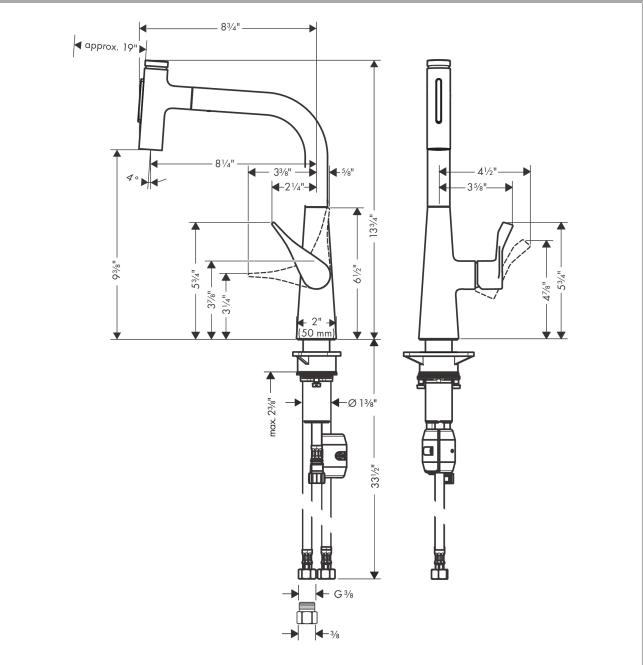

Metris Select
Prep Kitchen Faucet, 2-Spray Pull-Out, 1.75 GPM
 Finishes : **chrome** Part no. : **73822001**

Description

Features

- Swivel range 110° / 150°
- Laminar spray, needle spray
- Toggle spray diverter
- Select button provides convenient start/stop of the water flow at the sprayhead
- MagFit magnetic sprayhead docking
- Single-hole installation
- Flow: 1.75 GPM (6.6 L/Min)
- Ceramic cartridge
- 3/8" hoses
- Integrated double backflow prevention

Item details

List Price \$ 675.00

Technology

Compliance

Product image

Scale drawing

Metris Select
Prep Kitchen Faucet, 2-Spray Pull-Out, 1.75 GPM
 Finishes : **chrome** Part no. : **73822001**

Exploded drawing

Year of production: >04/19

Metris Select
Prep Kitchen Faucet, 2-Spray Pull-Out, 1.75 GPM
 Finishes : **chrome** Part no. : **73822001**

Spare parts list

Year of production: >04/19

Pos.	Description	Part no.	Price	PU
1	spout cpl.	93175000	-	1
2	handspray	93410001	-	1
3	cover	92566000	-	1
4	O-Ring 14x1,5	98201000	-	1
5	nut	92567000	-	1
6	shut off unit	98463000	-	1
7	spray former	93342001	-	1
8	service tool	95910000	-	1
9	handle	93170000	-	1
10	hollow set screw M6x10 DIN 916	96029000	-	1
11	flange	95493000	-	1
12	O-ring 23x2	98398000	-	1
13	O-ring 27x1,5	92527000	-	1
14	nut	98864000	-	1
15	O-ring 25x1,5	98146000	-	1
16	cartridge, assy	97685000	-	1
17	seal	98865000	-	1
18	set of lever collars	98365000	-	1
19	O-ring 21x2,5	98211000	-	1
20	support	97523000	-	1
21	fixing set (Ø 34)	95049000	-	1
22	lever collar	97548000	-	1
23	hose 1,50 m	92569000	-	1
24	O-ring 8x2	98112000	-	1
25	weight	92500000	-	1
26	squeezing connection	96099000	-	1
27	connection hose 600 mm M10x1	92568000	-	1
28	connection hose 900 mm M8x0,75 G3/8	95372000	-	1
29	non return valve DW 10	96456000	-	1
30	filter packing	95291000	-	1
31	adapter for connection hose	88802000	-	1