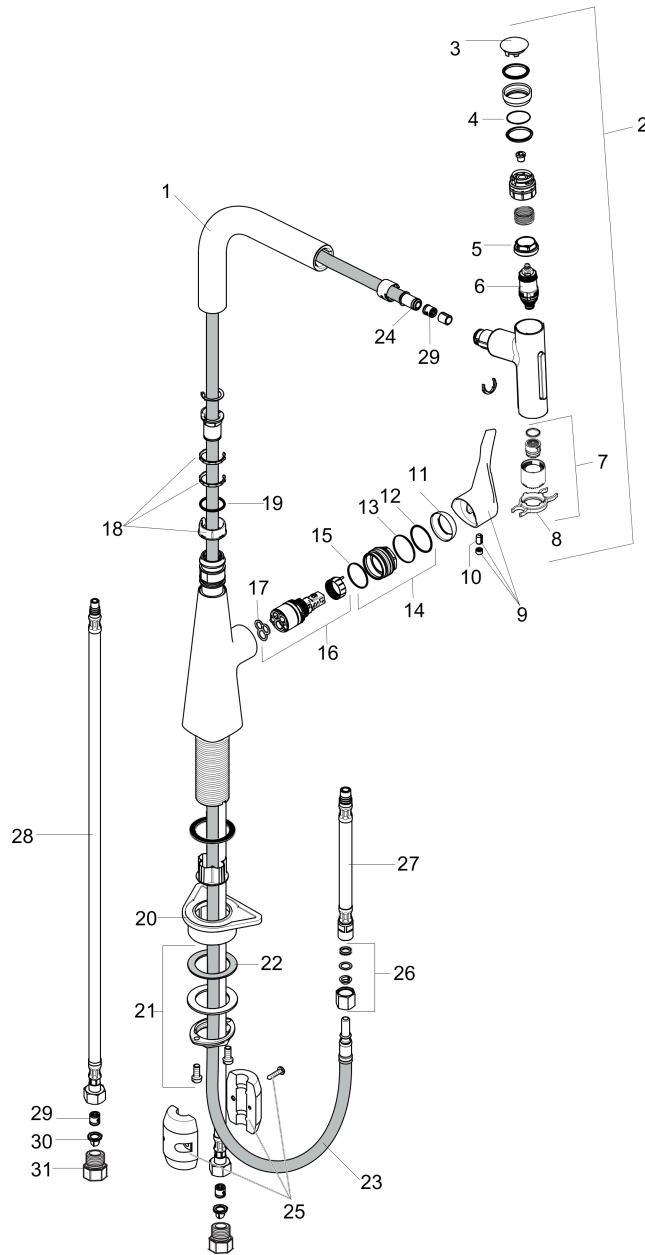

Metris Select
Prep Kitchen Faucet, 2-Spray Pull-Out, 1.75 GPM
 Finishes : **chrome** Part no. : **73822001**

Description

Features

- Swivel range 110° / 150°
- Laminar spray, needle spray
- Toggle spray diverter
- Select button provides convenient start/stop of the water flow at the sprayhead
- MagFit magnetic sprayhead docking
- Single-hole installation
- Flow: 1.75 GPM (6.6 L/Min)
- Ceramic cartridge
- 3/8" hoses
- Integrated double backflow prevention

Item details

List Price \$ 675.00

Technology

Compliance

Product image

Scale drawing

Metris Select
Prep Kitchen Faucet, 2-Spray Pull-Out, 1.75 GPM
 Finishes : **chrome** Part no. : **73822001**

Exploded drawing

Year of production: >04/19

Metris Select
Prep Kitchen Faucet, 2-Spray Pull-Out, 1.75 GPM
 Finishes : **chrome** Part no. : **73822001**

Spare parts list

Year of production: >04/19

Pos.	Description	Part no.	Price	PU
1	spout cpl.	93175000	-	1
2	handspray	93410001	-	1
3	cover	92566000	-	1
4	O-Ring 14x1,5	98201000	-	1
5	nut	92567000	-	1
6	shut off unit	98463000	-	1
7	spray former	93342001	-	1
8	service tool	95910000	-	1
9	handle	93170000	-	1
10	hollow set screw M6x10 DIN 916	96029000	-	1
11	flange	95493000	-	1
12	O-ring 23x2	98398000	-	1
13	O-ring 27x1,5	92527000	-	1
14	nut	98864000	-	1
15	O-ring 25x1,5	98146000	-	1
16	cartridge, assy	97685000	-	1
17	seal	98865000	-	1
18	set of lever collars	98365000	-	1
19	O-ring 21x2,5	98211000	-	1
20	support	97523000	-	1
21	fixing set (Ø 34)	95049000	-	1
22	lever collar	97548000	-	1
23	hose 1,50 m	92569000	-	1
24	O-ring 8x2	98112000	-	1
25	weight	92500000	-	1
26	squeezing connection	96099000	-	1
27	connection hose 600 mm M10x1	92568000	-	1
28	connection hose 900 mm M8x0,75 G3/8	95372000	-	1
29	non return valve DW 10	96456000	-	1
30	filter packing	95291000	-	1
31	adapter for connection hose	88802000	-	1