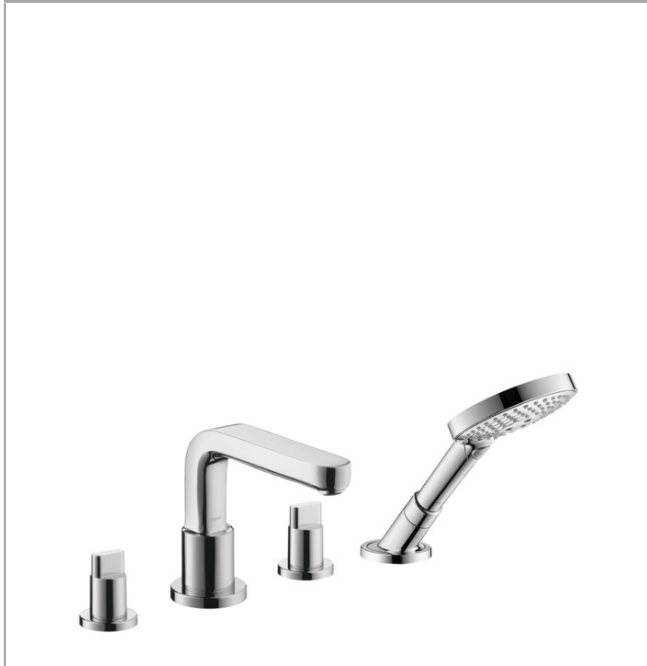

Metris S

4-Hole Roman Tub Set Trim with Full Handles and 1.75 GPM Handshower

Finishes : **chrome** Part no. : **31433001**

Description

Features

- consists of: 4-Hole Roman tub filler trim, Handshower, Handshower holder
- 90° ceramic valves
- Integrated double backflow prevention

Item details

List Price $ 826.00

Compliance

Product image