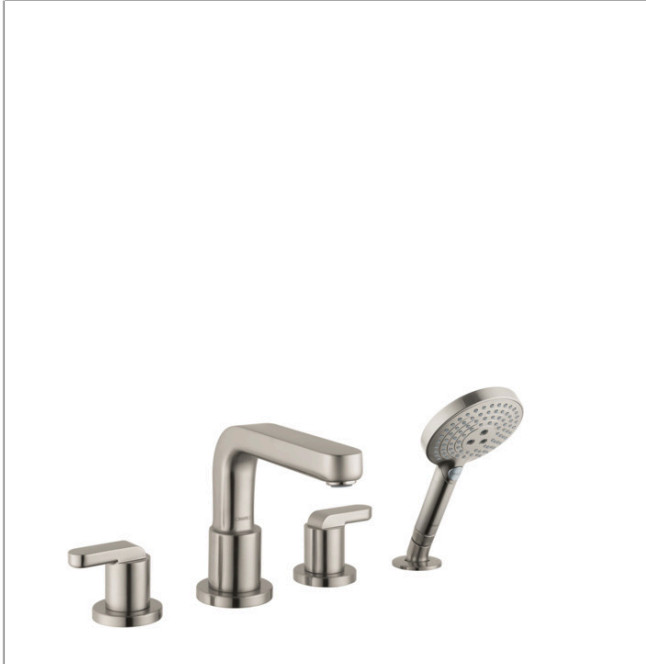

Metris S

4-Hole Roman Tub Set Trim with Lever Handles and 1.75 GPM Handshower

Finishes : **brushed nickel** Part no. : **31408821**

Description

Features

- consists of: 4-Hole Roman tub filler trim, Handshower, Handshower holder
- 90° ceramic valves
- Integrated double backflow prevention

Item details

List Price $ 1,035.00

Compliance

Product image