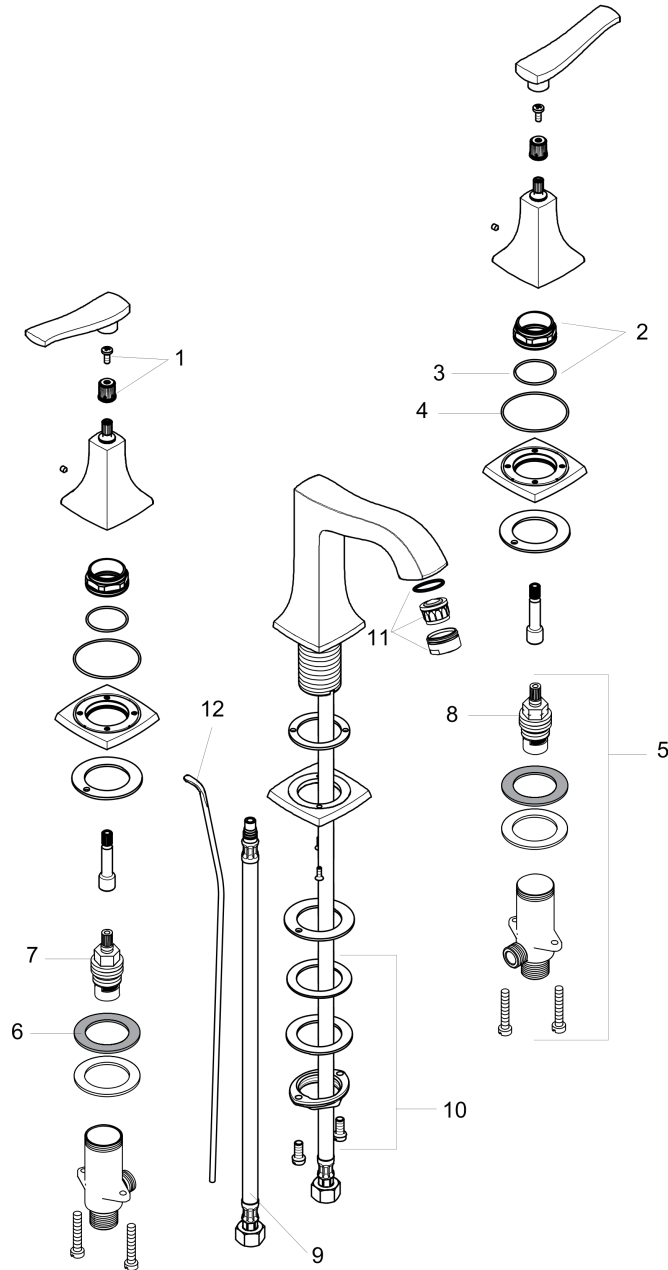

Metropol Classic
Widespread Faucet 110 with Lever Handles and Pop-Up Drain, 1.2 GPM
 Finishes : **chrome** Part no. : **31330001**

Description

Features

- Aerated spray
- Flow: 1.2 GPM (4.5 L/Min)
- 90° ceramic valves
- Includes pop-up drain

Item details

List Price \$ 638.00

Technology

Compliance

Product image

Scale drawing

Metropol Classic
Widespread Faucet 110 with Lever Handles and Pop-Up Drain, 1.2 GPM
 Finishes : **chrome** Part no. : **31330001**

Exploded drawing

Year of production: >01/18

Metropol Classic**Widespread Faucet 110 with Lever Handles and Pop-Up Drain, 1.2 GPM**Finishes : **chrome** Part no. : **31330001****Spare parts list**

Year of production: >01/18

Pos.	Description	Part no.	Price	PU
1	handle fixing set	98932000	-	1
2	nut	92825000	-	1
3	O-ring 29x1,5	92738000	-	1
4	O-ring 48x1,5	92159000	-	1
5	stop valve cpl.	97357001	-	1
6	lever collar	97548000	-	1
7	shut off unit right closing	94009000	-	1
8	shut off unit left closing	94008000	-	1
9	connection hose 18½" M8x0,75 3/8"	96321001	-	1
10	fixing set (Ø 32)	13961000	-	1
11	aerator M24x1 (4,5 l/min)	92877000	-	1
12	pull rod	96657000	-	1
a	pop up waste	88509000	-	1
b	handle for hot water	92821000	-	1
c	handle for cold water	92822000	-	1
d	escutcheon for handle	92824000	-	1
e	escutcheon	92823000	-	1
f	escutcheon for spout	92814000	-	1
g	spout cpl.	95394000	-	1