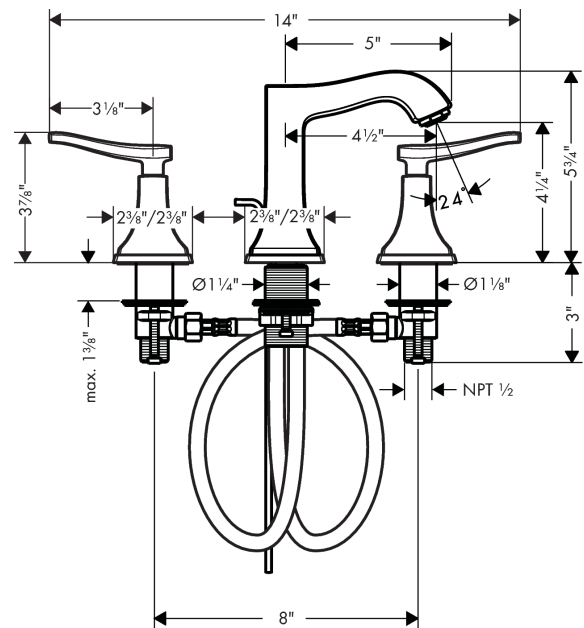

Metropol Classic
Widespread Faucet 110 with Lever Handles and Pop-Up Drain, 1.2 GPM
 Finishes : **chrome** Part no. : **31330001**

Description

Features

- Aerated spray
- Flow: 1.2 GPM (4.5 L/Min)
- 90° ceramic valves
- Includes pop-up drain

Item details

List Price \$ 638.00

Technology

Compliance

Product image

Scale drawing

Metropol Classic
Widespread Faucet 110 with Lever Handles and Pop-Up Drain, 1.2 GPM
 Finishes : **chrome** Part no. : **31330001**

Exploded drawing

Year of production: >01/18

Metropol Classic**Widespread Faucet 110 with Lever Handles and Pop-Up Drain, 1.2 GPM**Finishes : **chrome** Part no. : **31330001****Spare parts list**

Year of production: >01/18

Pos.	Description	Part no.	Price	PU
1	handle fixing set	98932000	-	1
2	nut	92825000	-	1
3	O-ring 29x1,5	92738000	-	1
4	O-ring 48x1,5	92159000	-	1
5	stop valve cpl.	97357001	-	1
6	lever collar	97548000	-	1
7	shut off unit right closing	94009000	-	1
8	shut off unit left closing	94008000	-	1
9	connection hose 18½" M8x0,75 3/8"	96321001	-	1
10	fixing set (Ø 32)	13961000	-	1
11	aerator M24x1 (4,5 l/min)	92877000	-	1
12	pull rod	96657000	-	1
a	pop up waste	88509000	-	1
b	handle for hot water	92821000	-	1
c	handle for cold water	92822000	-	1
d	escutcheon for handle	92824000	-	1
e	escutcheon	92823000	-	1
f	escutcheon for spout	92814000	-	1
g	spout cpl.	95394000	-	1