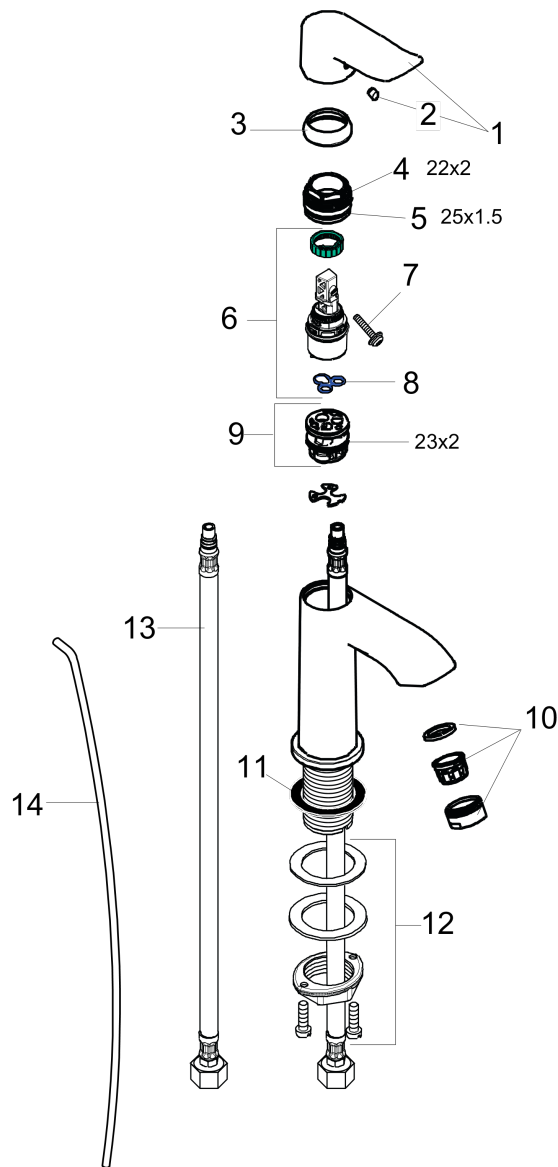

Metris
Single-Hole Faucet 100 with Pop-Up Drain, 1.2 GPM
 Finishes : **brushed nickel** Part no. : **31088821**

Description

Features

- Aerated spray
- Flow: 1.2 GPM (4.5 L/Min)
- Ceramic cartridge
- Includes pop-up drain

Item details

List Price \$ 434.00

Technology

Compliance

Product image

Scale drawing

Metris
Single-Hole Faucet 100 with Pop-Up Drain, 1.2 GPM
 Finishes : **brushed nickel** Part no. : **31088821**

Exploded drawing

Year of production: >07/16

Metris**Single-Hole Faucet 100 with Pop-Up Drain, 1.2 GPM**Finishes : **brushed nickel** Part no. : **31088821****Spare parts list**

Year of production: >07/16

Pos.	Description	Part no.	Price	PU
1	handle	95520820	-	1
2	screw cover	96338000	-	1
3	flange	98863820	-	1
4	O-Ring 22x2	98185000	-	1
5	O-ring 25x1,5	98146000	-	1
6	cartridge, assy	95973001	-	1
7	locking screw for handle	95140000	-	1
8	seal	98865000	-	1
9	adapter for cartridge	98866000	-	1
10	aerator M24x1 (4,5 l/min)	92877820	-	1
11	flat seal	98749000	-	1
12	fixing set (Ø 32)	13961000	-	1
13	connection hose 18½" M8x0,75 3/8"	96321001	-	1
14	pull rod	96657820	-	1
a	pop up waste	88509820	-	1
b	nut	98864000	-	1