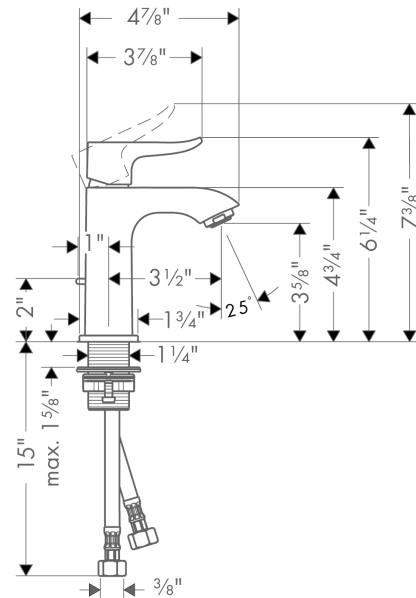

Metris
Single-Hole Faucet 100 with Pop-Up Drain, 1.2 GPM
 Finishes : **brushed nickel** Part no. : **31088821**

Description

Features

- Aerated spray
- Flow: 1.2 GPM (4.5 L/Min)
- Ceramic cartridge
- Includes pop-up drain

Item details

List Price \$ 434.00

Technology

Compliance

Product image

Scale drawing

Metris
Single-Hole Faucet 100 with Pop-Up Drain, 1.2 GPM
 Finishes : **brushed nickel** Part no. : **31088821**

Exploded drawing

Year of production: >07/16

Metris**Single-Hole Faucet 100 with Pop-Up Drain, 1.2 GPM**Finishes : **brushed nickel** Part no. : **31088821****Spare parts list**

Year of production: >07/16

Pos.	Description	Part no.	Price	PU
1	handle	95520820	-	1
2	screw cover	96338000	-	1
3	flange	98863820	-	1
4	O-Ring 22x2	98185000	-	1
5	O-ring 25x1,5	98146000	-	1
6	cartridge, assy	95973001	-	1
7	locking screw for handle	95140000	-	1
8	seal	98865000	-	1
9	adapter for cartridge	98866000	-	1
10	aerator M24x1 (4,5 l/min)	92877820	-	1
11	flat seal	98749000	-	1
12	fixing set (Ø 32)	13961000	-	1
13	connection hose 18½" M8x0,75 3/8"	96321001	-	1
14	pull rod	96657820	-	1
a	pop up waste	88509820	-	1
b	nut	98864000	-	1