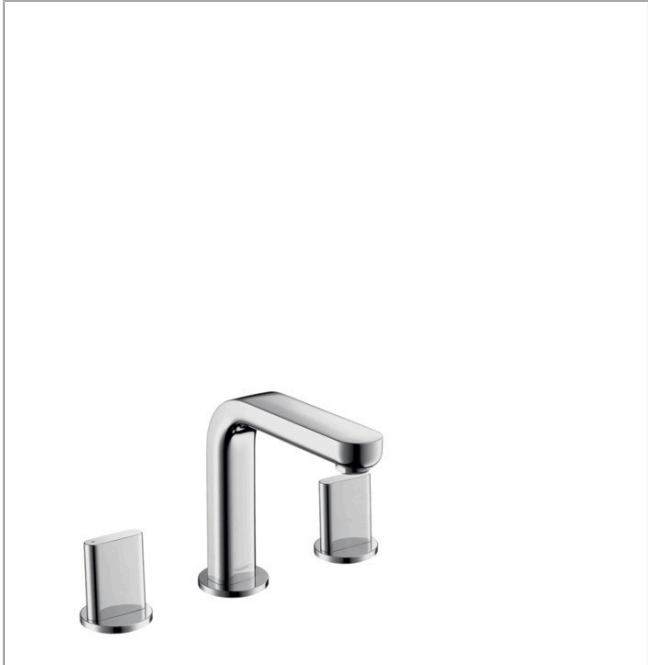

Metris S

Widespread Faucet 100 with Full Handles and Pop-Up Drain, 1.2 GPM

Finishes : **chrome** Part no. : **31063001**

Description

Features

- Aerated spray
- Flow: 1.2 GPM (4.5 L/Min)
- 90° ceramic valves
- Includes pop-up drain
- California Low Lead / Section 116875 CHSC

Item details

List Price \$ 627.00

Technology

Compliance

Product image

Scale drawing