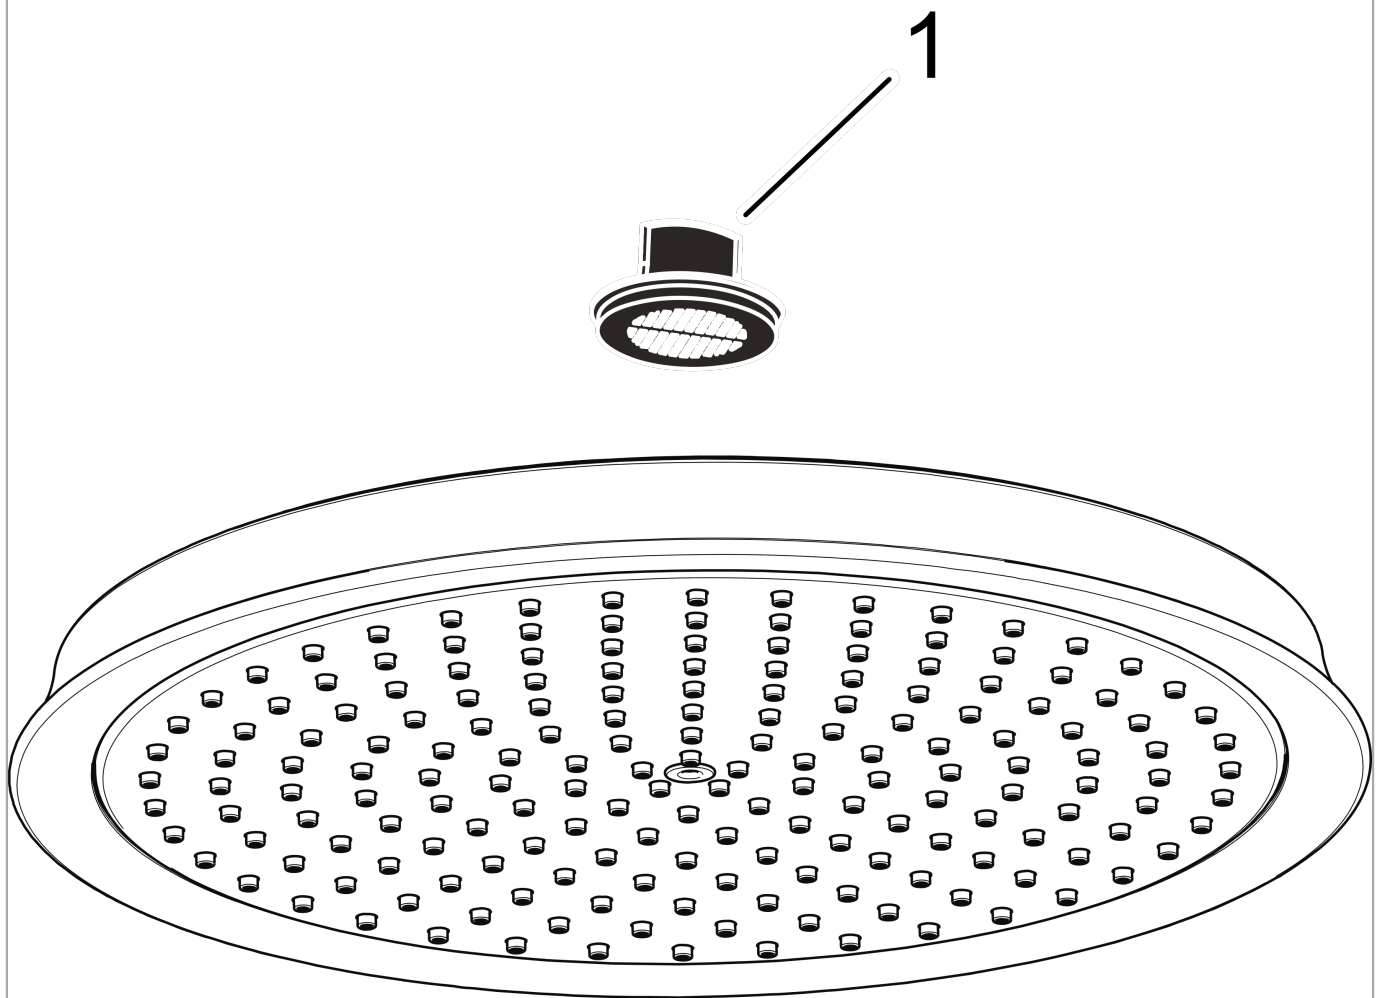

**Raindance Classic**

**Showerhead 180 1-Jet, 2.5 GPM**

Finishes : **polished nickel** Part no. : **28421831**

**Description**

**Features**

- 107 no-clog spray channels
- Spray modes: RainAir
- Flow: 2.5 GPM (9.5 L/Min)
- Fully-finished matching spray face

**Item details**

List Price \$ 603.00

**Technology**

**Compliance**

**Product image**

**Scale drawing**

**Raindance Classic**  
**Showerhead 180 1-Jet, 2.5 GPM**  
Finishes : **polished nickel**    Part no. : **28421831**

**Exploded drawing**

Year of production: >06/09

**Raindance Classic**  
**Showerhead 180 1-Jet, 2.5 GPM**  
 Finishes : **polished nickel**    Part no. : **28421831**

**Spare parts list**

Year of production: >**06/09**