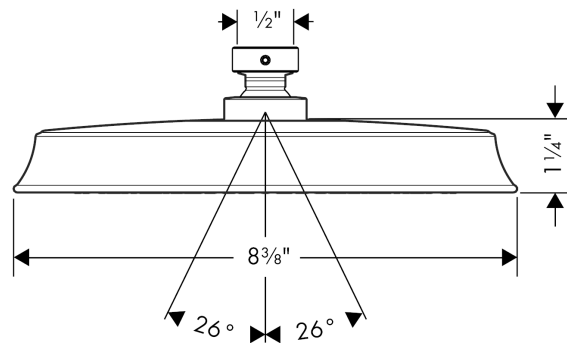

**Raindance Classic**

**Showerhead 180 1-Jet, 2.5 GPM**

Finishes : **polished nickel** Part no. : **28421831**

**Description**

**Features**

- 107 no-clog spray channels
- Spray modes: RainAir
- Flow: 2.5 GPM (9.5 L/Min)
- Fully-finished matching spray face

**Item details**

List Price \$ 603.00

**Technology**

**Compliance**

**Product image**

**Scale drawing**

**Raindance Classic**  
**Showerhead 180 1-Jet, 2.5 GPM**  
Finishes : **polished nickel**    Part no. : **28421831**

**Exploded drawing**

Year of production: >06/09

**Raindance Classic**  
**Showerhead 180 1-Jet, 2.5 GPM**  
 Finishes : **polished nickel**    Part no. : **28421831**

**Spare parts list**

Year of production: >**06/09**