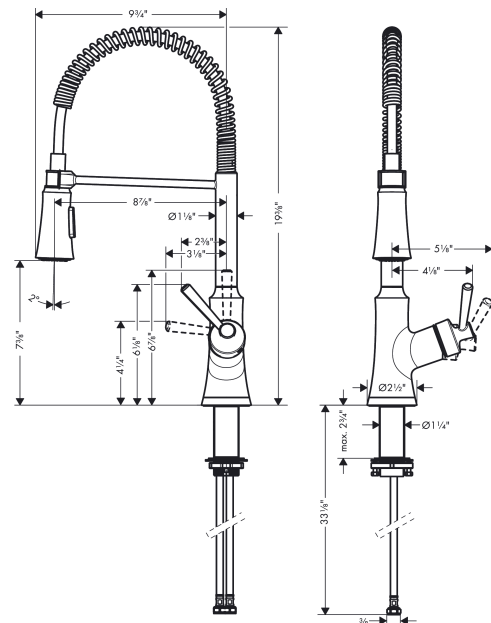

### Features

- Swivel range 360°
- Aerated spray, needle spray
- Toggle spray diverter with pause feature (allows temporary stop of water stream)
- MagFit magnetic sprayhead docking
- Single-hole installation
- Flow: 1.75 GPM (6.6 L/Min)
- Ceramic cartridge
- 3/8" hoses
- Integrated double backflow prevention

## Technology

## Scale drawing

**Joleena**  
**Semi-Pro Kitchen Faucet, 2-Spray, 1.75 GPM**  
 Finishes : **polished nickel**    Part no. : **04792830**

Exploded drawing

Year of production: >01/20

**Joleena**

**Semi-Pro Kitchen Faucet, 2-Spray, 1.75 GPM**

Finishes : **polished nickel** Part no. : **04792830**

**Spare parts list**

Year of production: >01/20

Pos.	Description	Part no.	Price	PU
1	handle	93539830	-	1
2	cartridge, assy	93259000	-	1
3	handspray	93546830	-	1
4	escutcheon	93537830	-	1
5	fixing set	93263000	-	1
a	cover plate	04797830	-	1