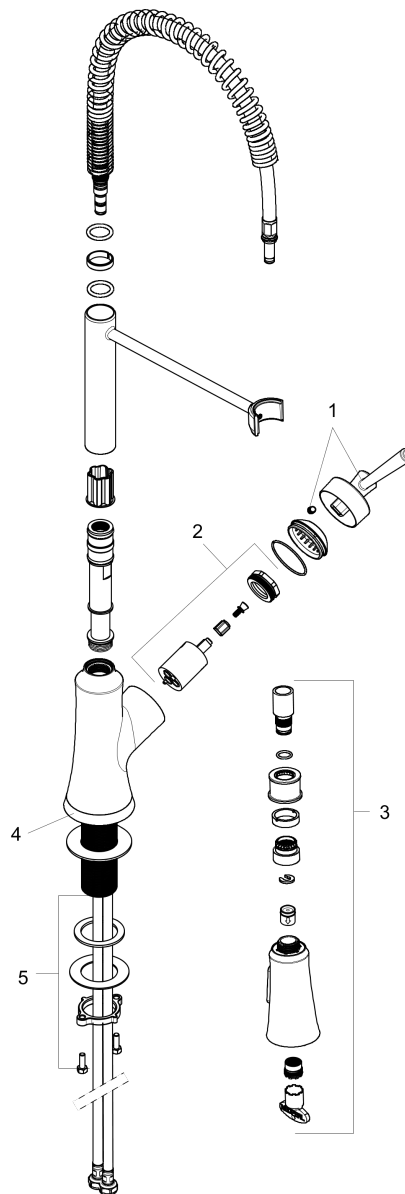

**Joleena**  
**Semi-Pro Kitchen Faucet, 2-Spray, 1.75 GPM**  
 Finishes : **polished nickel**    Part no. : **04792830**

### Features

- Swivel range 360°
- Aerated spray, needle spray
- Toggle spray diverter with pause feature (allows temporary stop of water stream)
- MagFit magnetic sprayhead docking
- Single-hole installation
- Flow: 1.75 GPM (6.6 L/Min)
- Ceramic cartridge
- 3/8" hoses
- Integrated double backflow prevention

## Scale drawing

**Joleena**  
**Semi-Pro Kitchen Faucet, 2-Spray, 1.75 GPM**  
 Finishes : **polished nickel**    Part no. : **04792830**

Exploded drawing

Year of production: >01/20

**Joleena**

**Semi-Pro Kitchen Faucet, 2-Spray, 1.75 GPM**

Finishes : **polished nickel** Part no. : **04792830**

**Spare parts list**

Year of production: >01/20

Pos.	Description	Part no.	Price	PU
1	handle	93539830	-	1
2	cartridge, assy	93259000	-	1
3	handspray	93546830	-	1
4	escutcheon	93537830	-	1
5	fixing set	93263000	-	1
a	cover plate	04797830	-	1