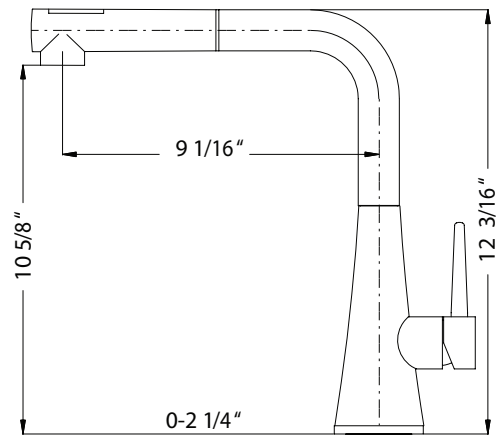

SERENITY SERIES

Pull Out Kitchen Faucet

Model SEPO-2000-PC : Polished Chrome
 SEPO-2000-BN : Brushed Nickel
 SEPO-2000-OB : Oil Rubbed Bronze

SEPO-2000

FEATURES

- Solid brass body and spout
- Lightweight Ergonomic pull out hand spray
- Easy clean removable Aerator
- Extendable hose reaches all edges of sink and beyond. 20+ inches
- 90° forward action temperature control handle will not hit backsplash
- Ceramic Disc Cartridge - Lifetime Warranty
- Available in 3 finish options
- Hybrid stainless steel and nylon hoses for increased durability and flexibility
- All HamatUSA faucets are ICC certified to meet or exceed US State and Federal plumbing codes and low lead safety standards
- Limited Lifetime Warranty