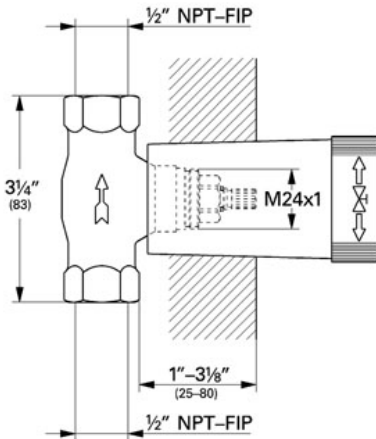

Concealed stop-valve, 1/2"

MODEL # 29273

Pure Freude an Wasser

GROHE America, Inc | 200 North Gary Avenue, Suite G, Roselle, IL 60172
Phone: +1 (800) 444-7643 | Fax: +1 (800) 225-2778 | us-customerservice@grohe.com

Product Description:
Concealed stop-valve, 1/2"

Standard Specification:

- 1/2" Threaded union
- 1/2" NPT Male Threads

Applicable Codes & Standards:

- Energy Policy Act of 1992
- ASME A112.18.1/CSA B125.1

Color:
 29273 000