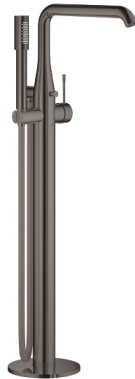

ESSENCE  
Floor Standing Tub Filler  
MODEL # 23491A0A

Pure Freude  
an Wasser

**Product Description:**  
**ESSENCE**  
**Floor Standing Tub Filler**

**Standard Specification:**

- Final installation set for:
- 45 984
- Requires Rough-In Set (29 038 001) (sold separately)
- **GROHE SilkMove** 1.4" (35 mm) ceramic cartridge
- With temperature limiter
- **GROHE StarLight** finish
- Automatic diverter: bath/shower
- Swivel tubular spout with flow control and stop limiter
- 10 7/8" (277 mm) spout reach
- 1/2" (13mm) Integrated non-return valve in the shower outlet
- With shower holder
- Hand shower (26 465)
- 49" (1250mm) SilverFlex shower hose (28 362 000)
- Check valve included to prevent backflow
- Min. recommended pressure: 15 psi (1.0 bar)

**Color:**

- 23491A0A Hard graphite