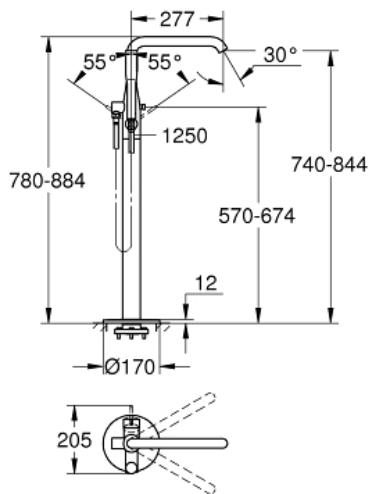

ESSENCE  
Floor Standing Tub Filler  
MODEL # 23491A0A

Pure Freude  
an Wasser

**Product Description:**  
**ESSENCE**  
**Floor Standing Tub Filler**

**Standard Specification:**

- Final installation set for:
- 45 984
- Requires Rough-In Set (29 038 001) (sold separately)
- **GROHE SilkMove** 1.4" (35 mm) ceramic cartridge
- With temperature limiter
- **GROHE StarLight** finish
- Automatic diverter: bath/shower
- Swivel tubular spout with flow control and stop limiter
- 10 7/8" (277 mm) spout reach
- 1/2" (13mm) Integrated non-return valve in the shower outlet
- With shower holder
- Hand shower (26 465)
- 49" (1250mm) SilverFlex shower hose (28 362 000)
- Check valve included to prevent backflow
- Min. recommended pressure: 15 psi (1.0 bar)