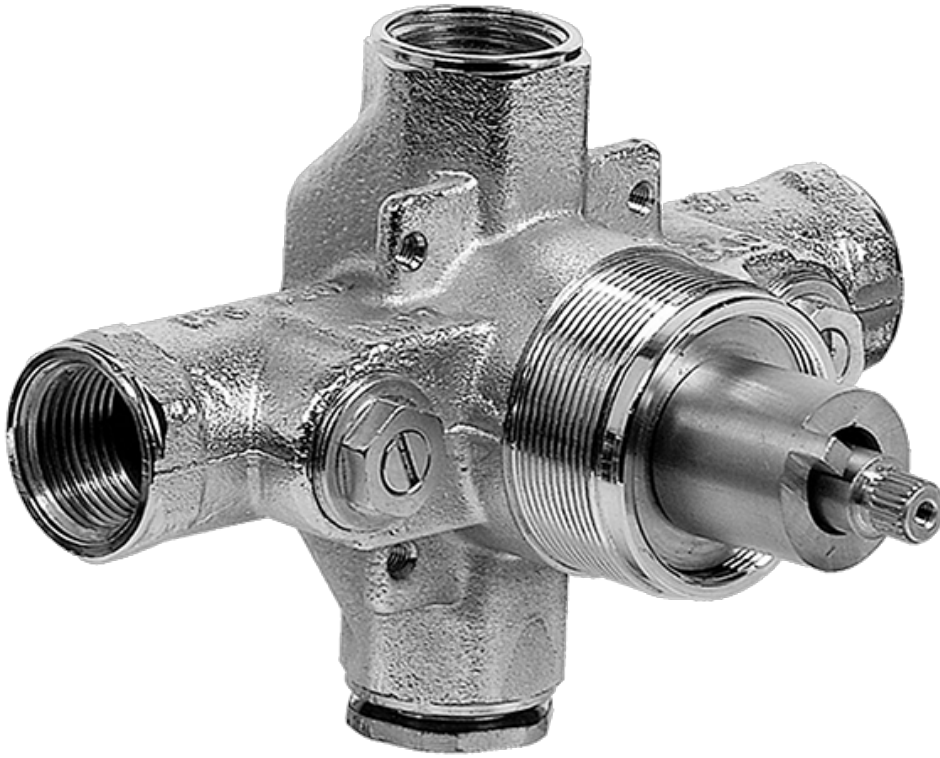

SHOWER  
Luna Thermostatic Shower Set w/  
Body Sprays & Handshower  
(Rough & Trim)  
**GF1.130A-LM38S**

---

**GRAFF®**

**Information**

- Thermostatic Showerhead Flow Rate 2.1 gpm @ 60 psi
- Handshower Flow Rate 1.5 gpm @ 60 psi
- Body Spray Flow Rate 2.5 gpm @ 60 psi
- Contemporary Square Showerhead w/Body Sprays and Handshower Flow Rate 10.2 gpm @ 60 psi

## Information

- 18.4 gpm @ 60 psi
- 3/4" universal inlets/outlets with female threads
- Built-in service stops
- Complete serviceability from front of all units
- Supplied with protective plastic cover
- Thermostatic valve uses a paraffin wax cartridge