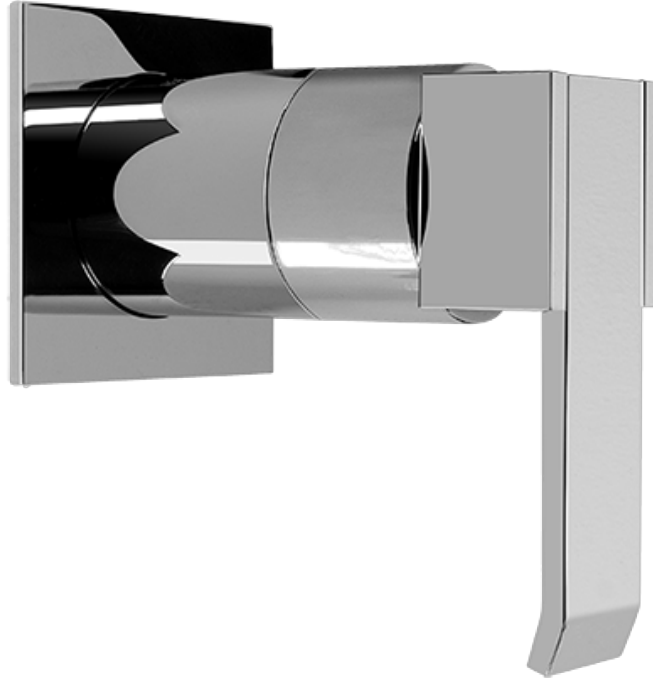

## Information

- 3/4" universal inlets/outlets with female threads
- Supplied with protective plastic cover

## Finishes

Polished  
Chrome

Steelnix®  
(Satin Nickel)

SHOWER  
Qubic SOLID Trim Plate w/Handle  
**G-8095-LM38S-T**

---

**GRAFF®**

### Information

- Single metal handle
- Decorative trim plate
- Use with G-8070 or G-8075 thermostatic stop/volume control rough valve
- To complete package, you must order rough valve
- ADA