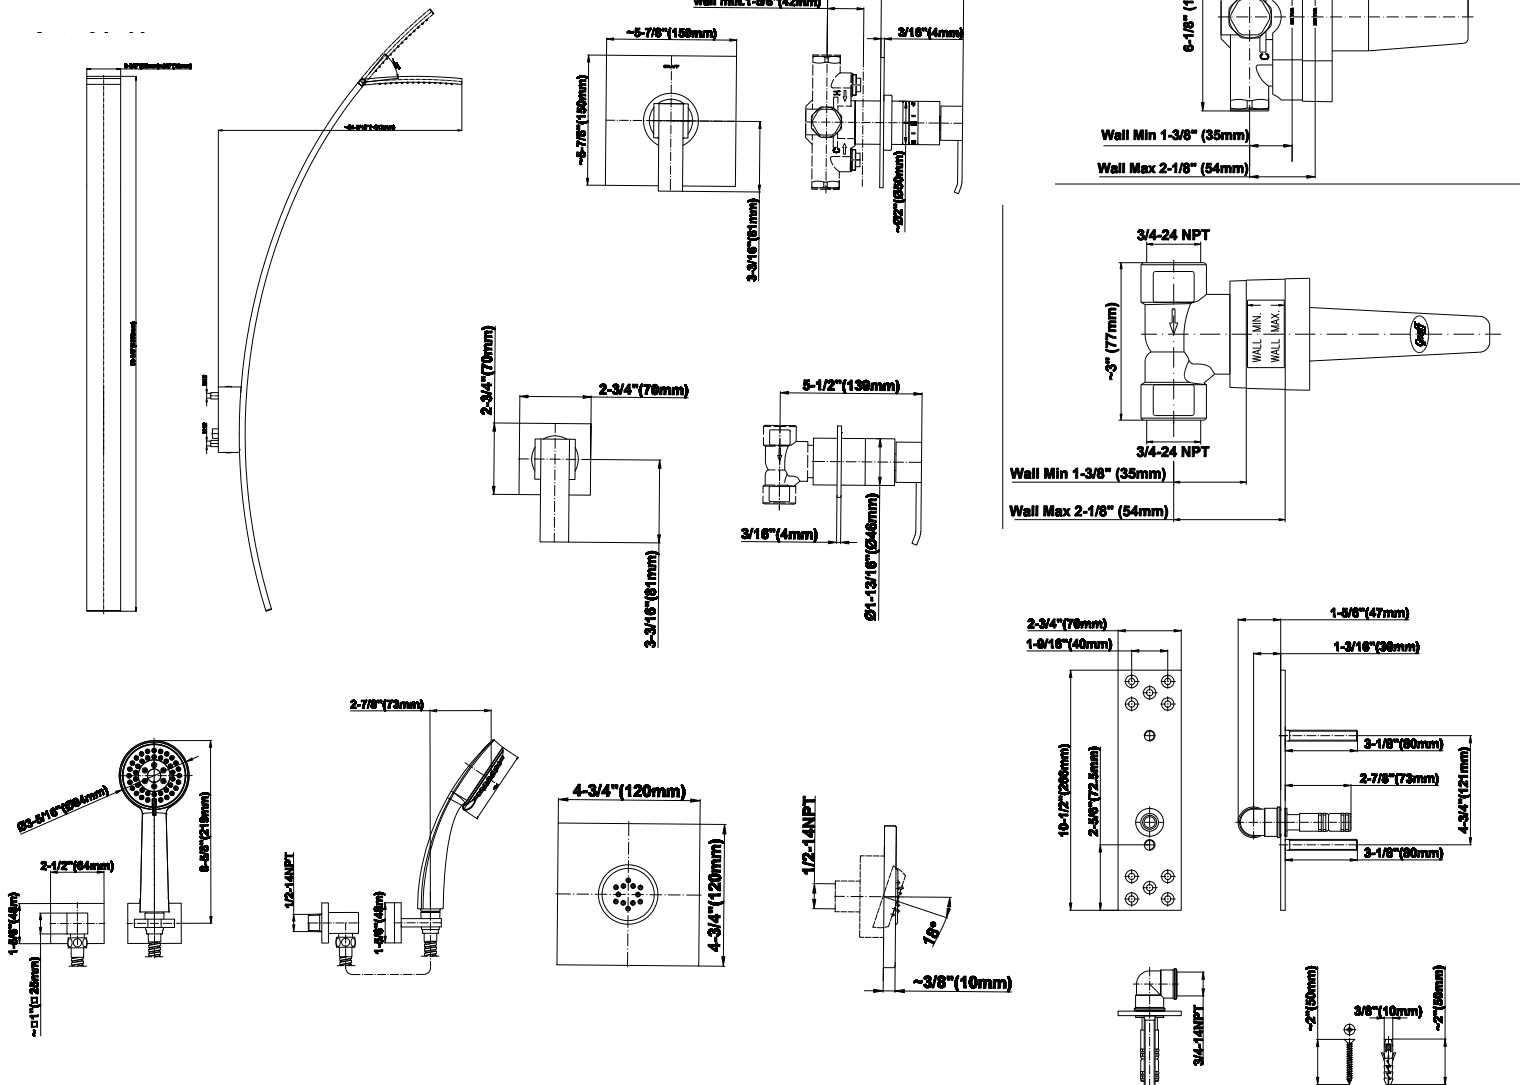

The measurements shown are for reference only. Products and specifications shown are subject to change without notice. Revised 11/2018.

www.graff-designs.com | phone: 800-954-4723