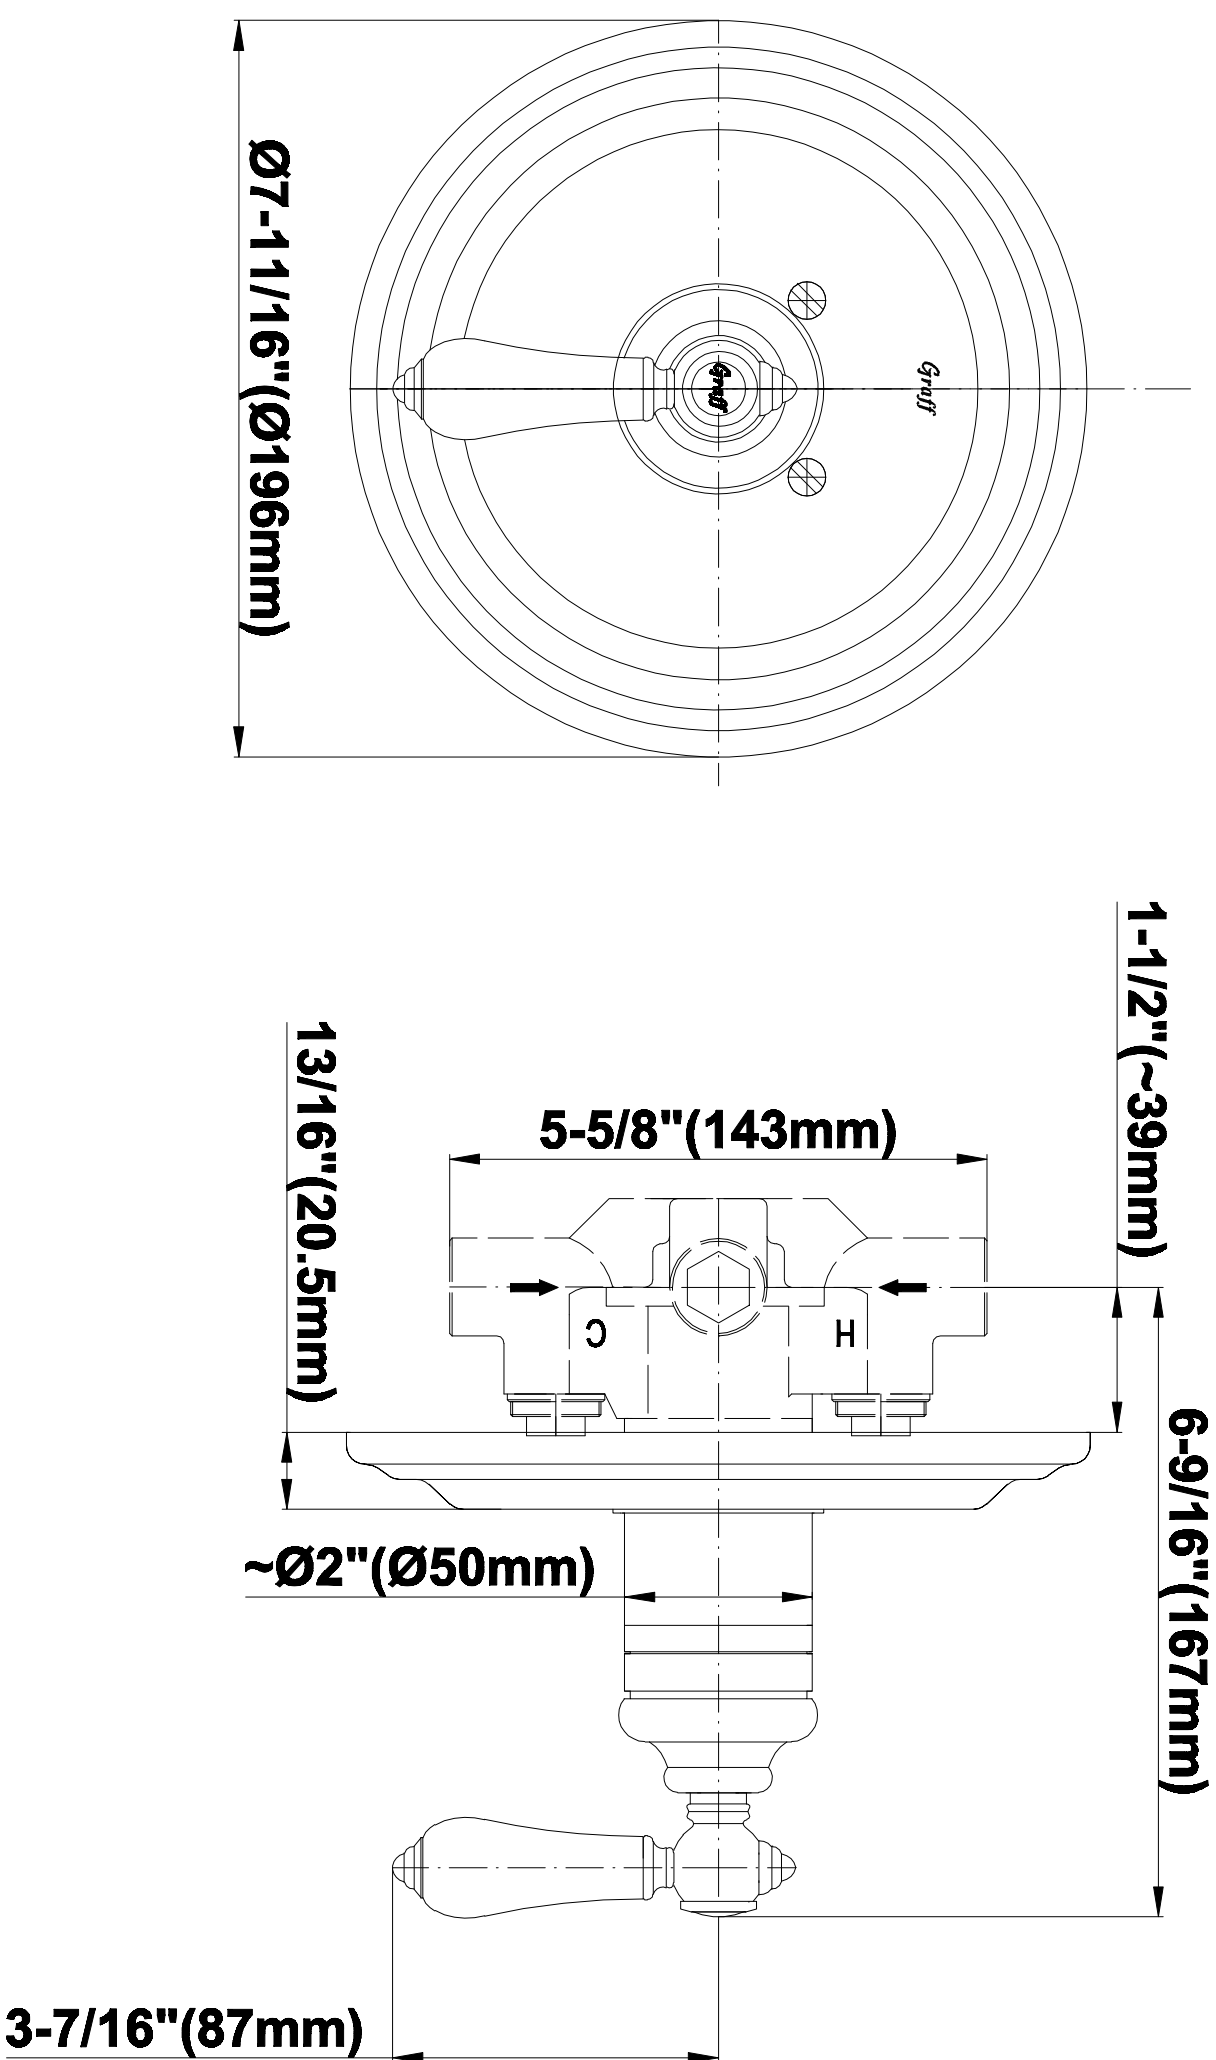

SHOWER
Full Thermostatic Shower System
with Transfer Valve (Rough &
Trim)
GA5.222B-LC1S

GRAFF®

Information

- 3/4" Thermostatic Valve
- 1/2" 4-Port Diverter Valve with 3 outlets and off function
- 8" Showerhead with 11" Wall-Mount Arm & Flange
- Swivel Body Sprays (3 pieces)
- Handshower Set w/Wall Bracket
- Showerhead Features No-Clog, Easy-Clean Spray Nozzles
- Flow Rates: showerhead ≤ 2.0 max gpm, handshower ≤ 1.5 max gpm

SHOWER
Rough
G-8005

GRAFF®

Information

- 18.4 gpm @ 60 psi
- 3/4" universal inlets/outlets with female threads
- Built-in service stops
- Complete serviceability from front of all units
- Supplied with protective plastic cover
- Thermostatic valve uses a paraffin wax cartridge

Steelnox®
(Satin Nickel)

G-8030

SHOWER
3-Way High Flow Transfer Rough
Valve WITH off function
G-8050

GRAFF®

Information

- Intended for use with Thermostatic Shower Systems
- 1/2" 3-way diverter valve with 3 outlets and off function
- Universal inlets/outlets with female threads
- Operates one function at a time
- Supplied with protective plastic cover
- CALGreen compliant depending on functions
- CALGreen