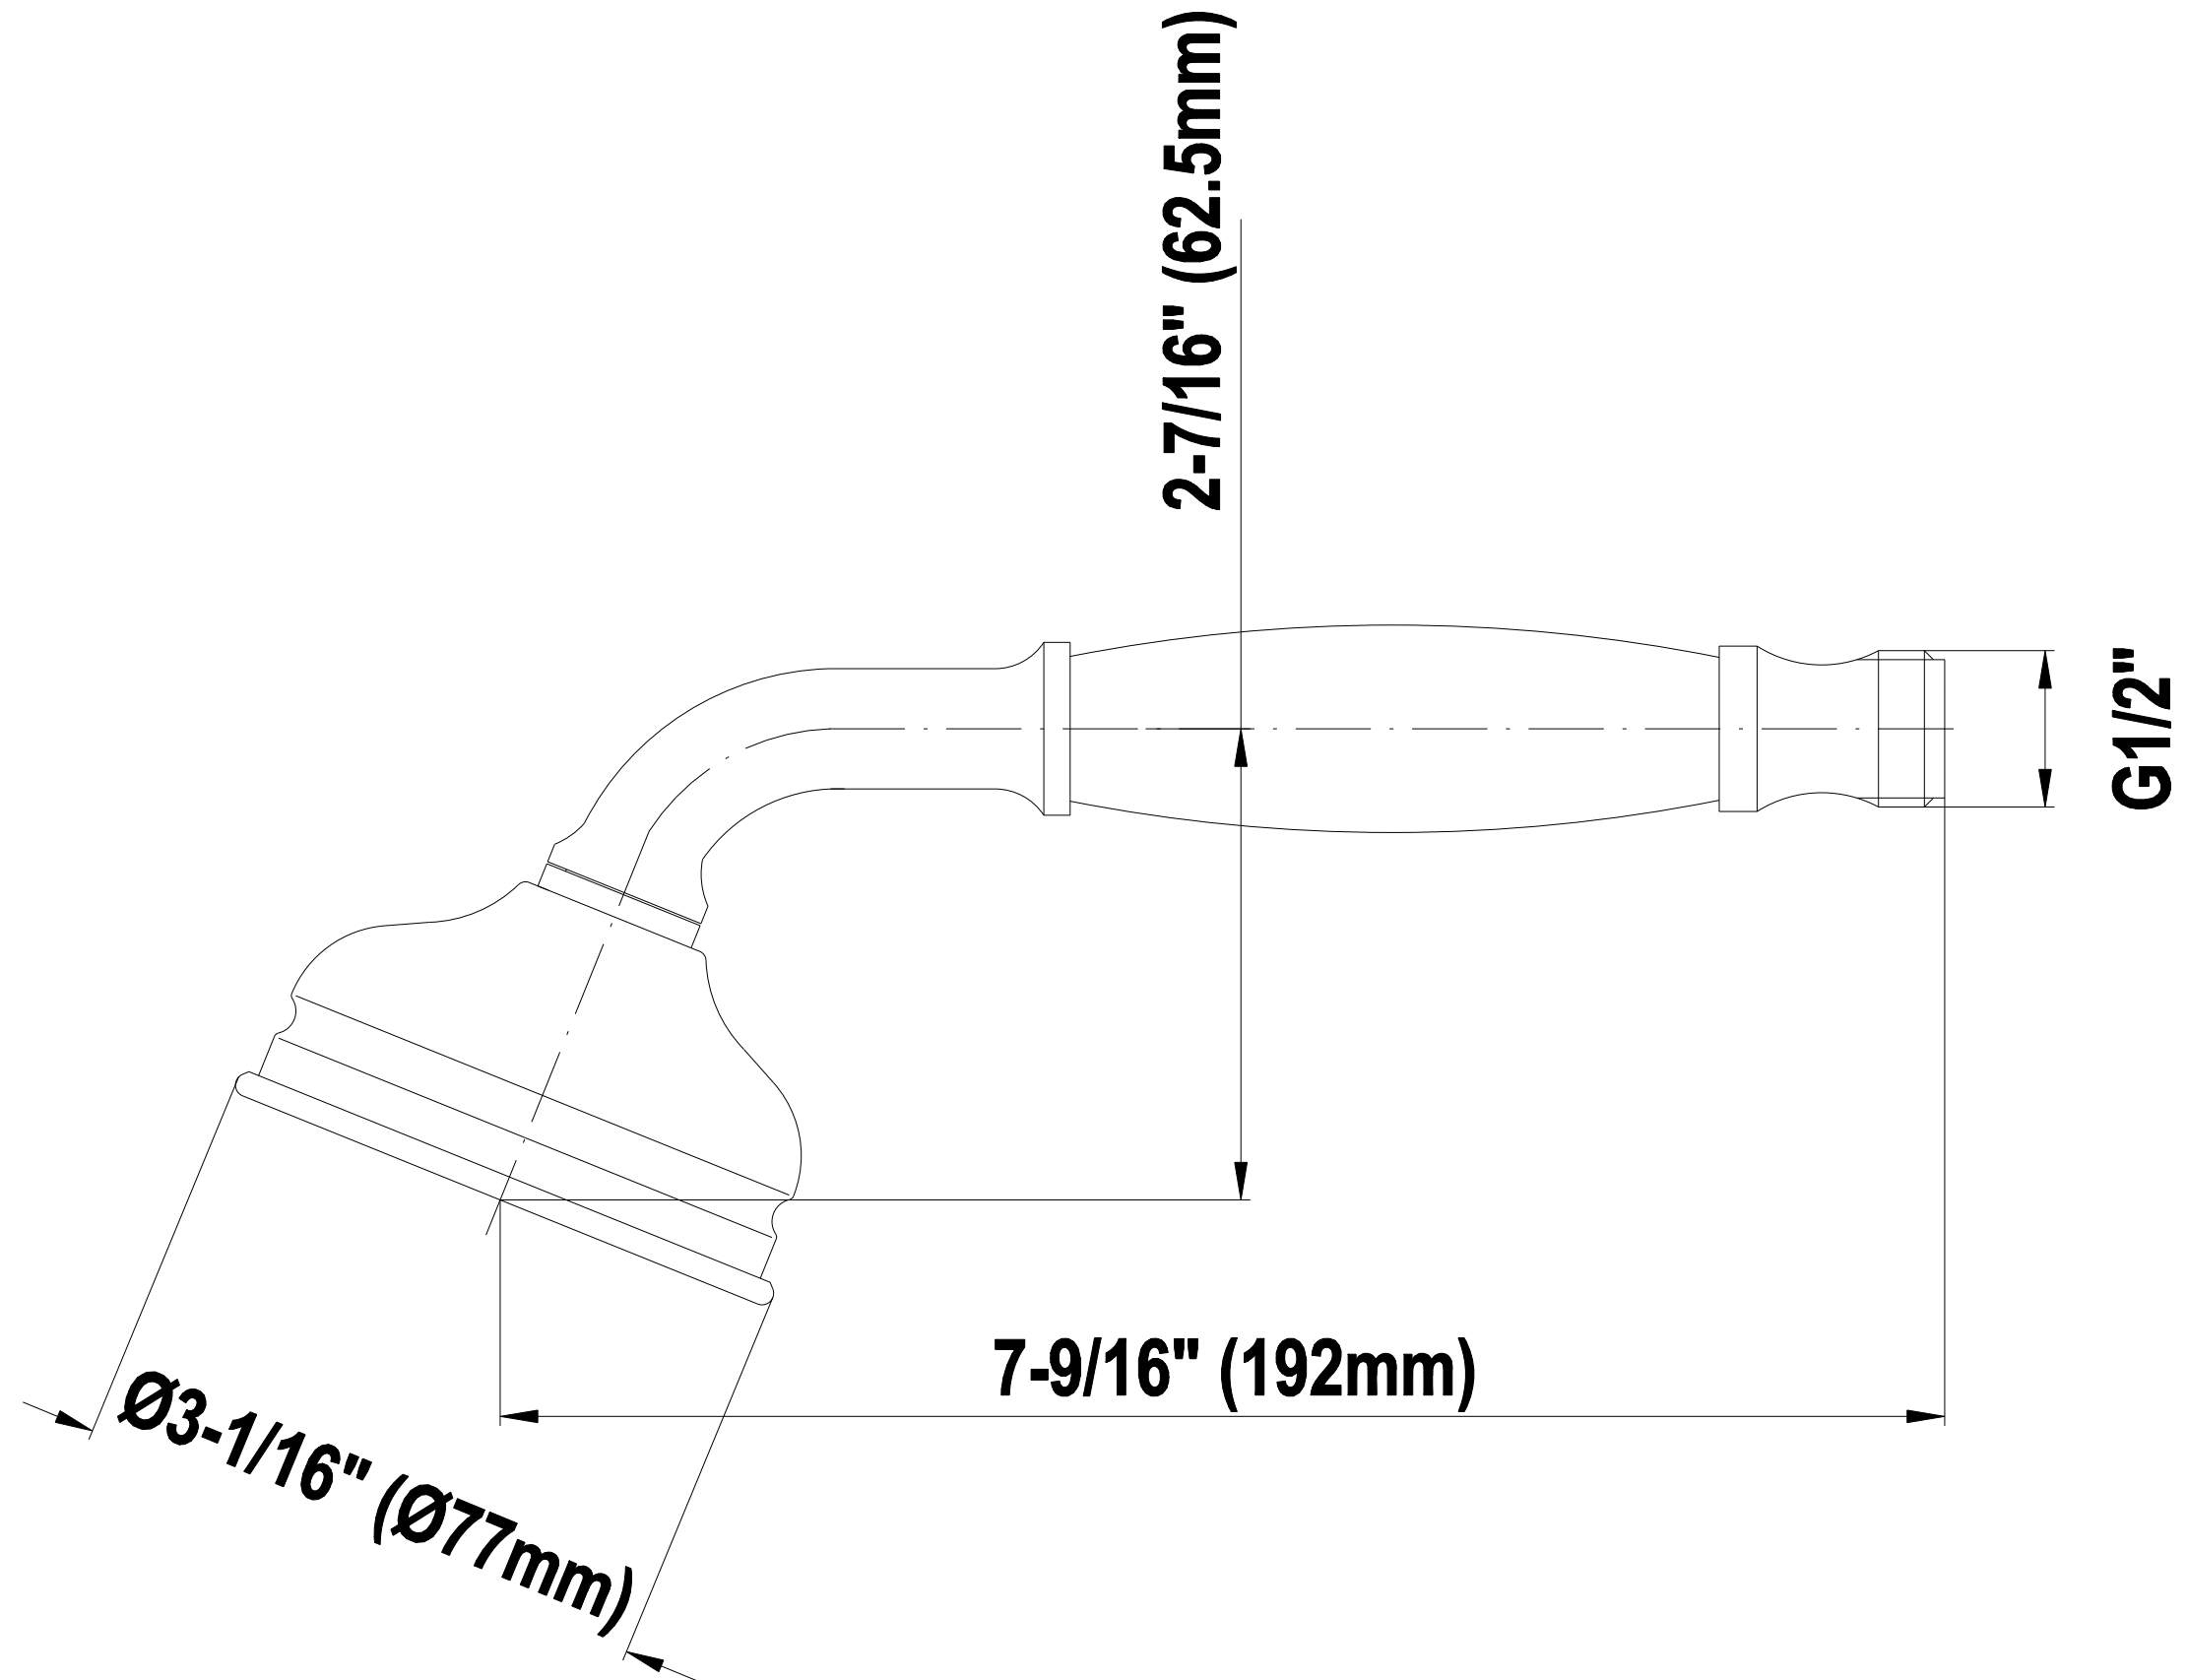

SHOWER
Full Thermostatic Shower System
with Transfer Valve (Rough &
Trim)
GA5.222B-LC1S

GRAFF®

Information

- 3/4" Thermostatic Valve
- 1/2" 4-Port Diverter Valve with 3 outlets and off function
- 8" Showerhead with 11" Wall-Mount Arm & Flange
- Swivel Body Sprays (3 pieces)
- Handshower Set w/Wall Bracket
- Showerhead Features No-Clog, Easy-Clean Spray Nozzles
- Flow Rates: showerhead ≤ 2.0 max gpm, handshower ≤ 1.5 max gpm

Polished
Chrome

Polished
Nickel

Steelnox®
(Satin Nickel)

Traditional Handshower G-8604

SHOWER
59" Shower Hose
G-8605

GRAFF®

Information

- Brass spiral flexible hose with conical nut