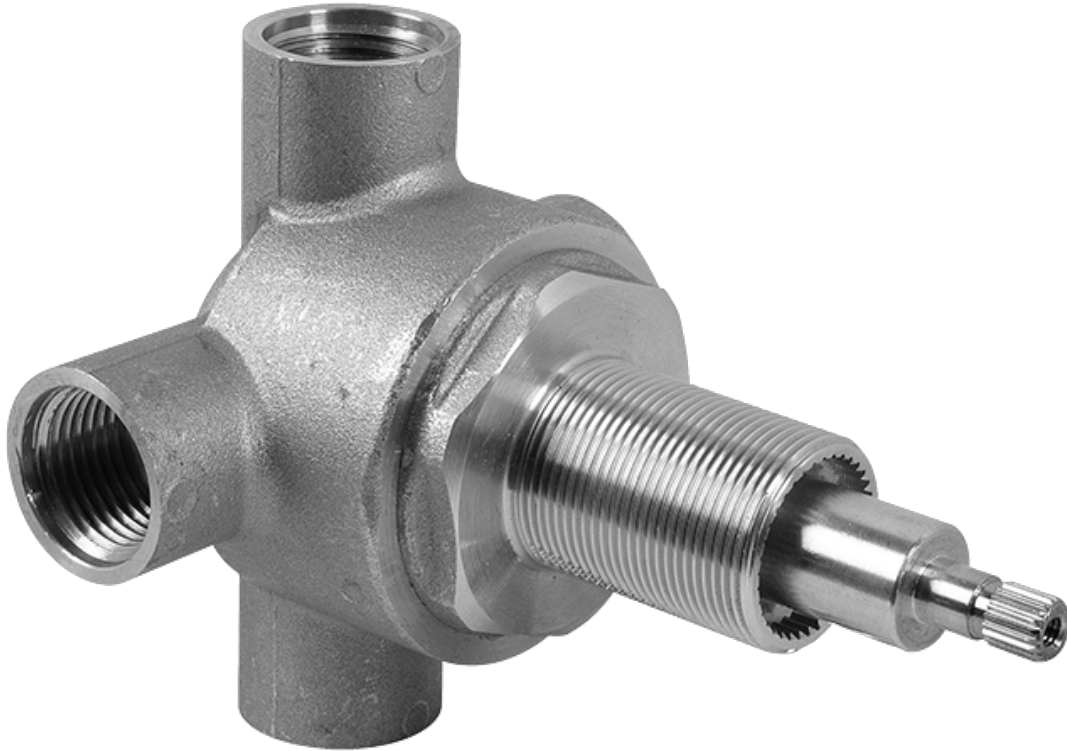

SHOWER
Full Thermostatic Shower System
with Transfer Valve (Rough &
Trim)
GA5.222B-LC1S

GRAFF®

Information

- 3/4" Thermostatic Valve
- 1/2" 4-Port Diverter Valve with 3 outlets and off function
- 8" Showerhead with 11" Wall-Mount Arm & Flange
- Swivel Body Sprays (3 pieces)
- Handshower Set w/Wall Bracket
- Showerhead Features No-Clog, Easy-Clean Spray Nozzles
- Flow Rates: showerhead ≤ 2.0 max gpm, handshower ≤ 1.5 max gpm

SHOWER
Rough
G-8005

GRAFF®

Information

- 18.4 gpm @ 60 psi
- 3/4" universal inlets/outlets with female threads
- Built-in service stops
- Complete serviceability from front of all units
- Supplied with protective plastic cover
- Thermostatic valve uses a paraffin wax cartridge

- Single metal handle
- Decorative trim plate
- Use with G-8000 or G-8005 thermostatic rough valve
- To complete package, you must order rough valve
- ADA

Finishes

Olive Bronze

Polished
Chrome

Polished
Nickel

Steelnox®
(Satin Nickel)

G-8030

SHOWER
3-Way High Flow Transfer Rough
Valve WITH off function
G-8050

GRAFF®

Information

- Intended for use with Thermostatic Shower Systems
- 1/2" 3-way diverter valve with 3 outlets and off function
- Universal inlets/outlets with female threads
- Operates one function at a time
- Supplied with protective plastic cover
- CALGreen compliant depending on functions
- CALGreen