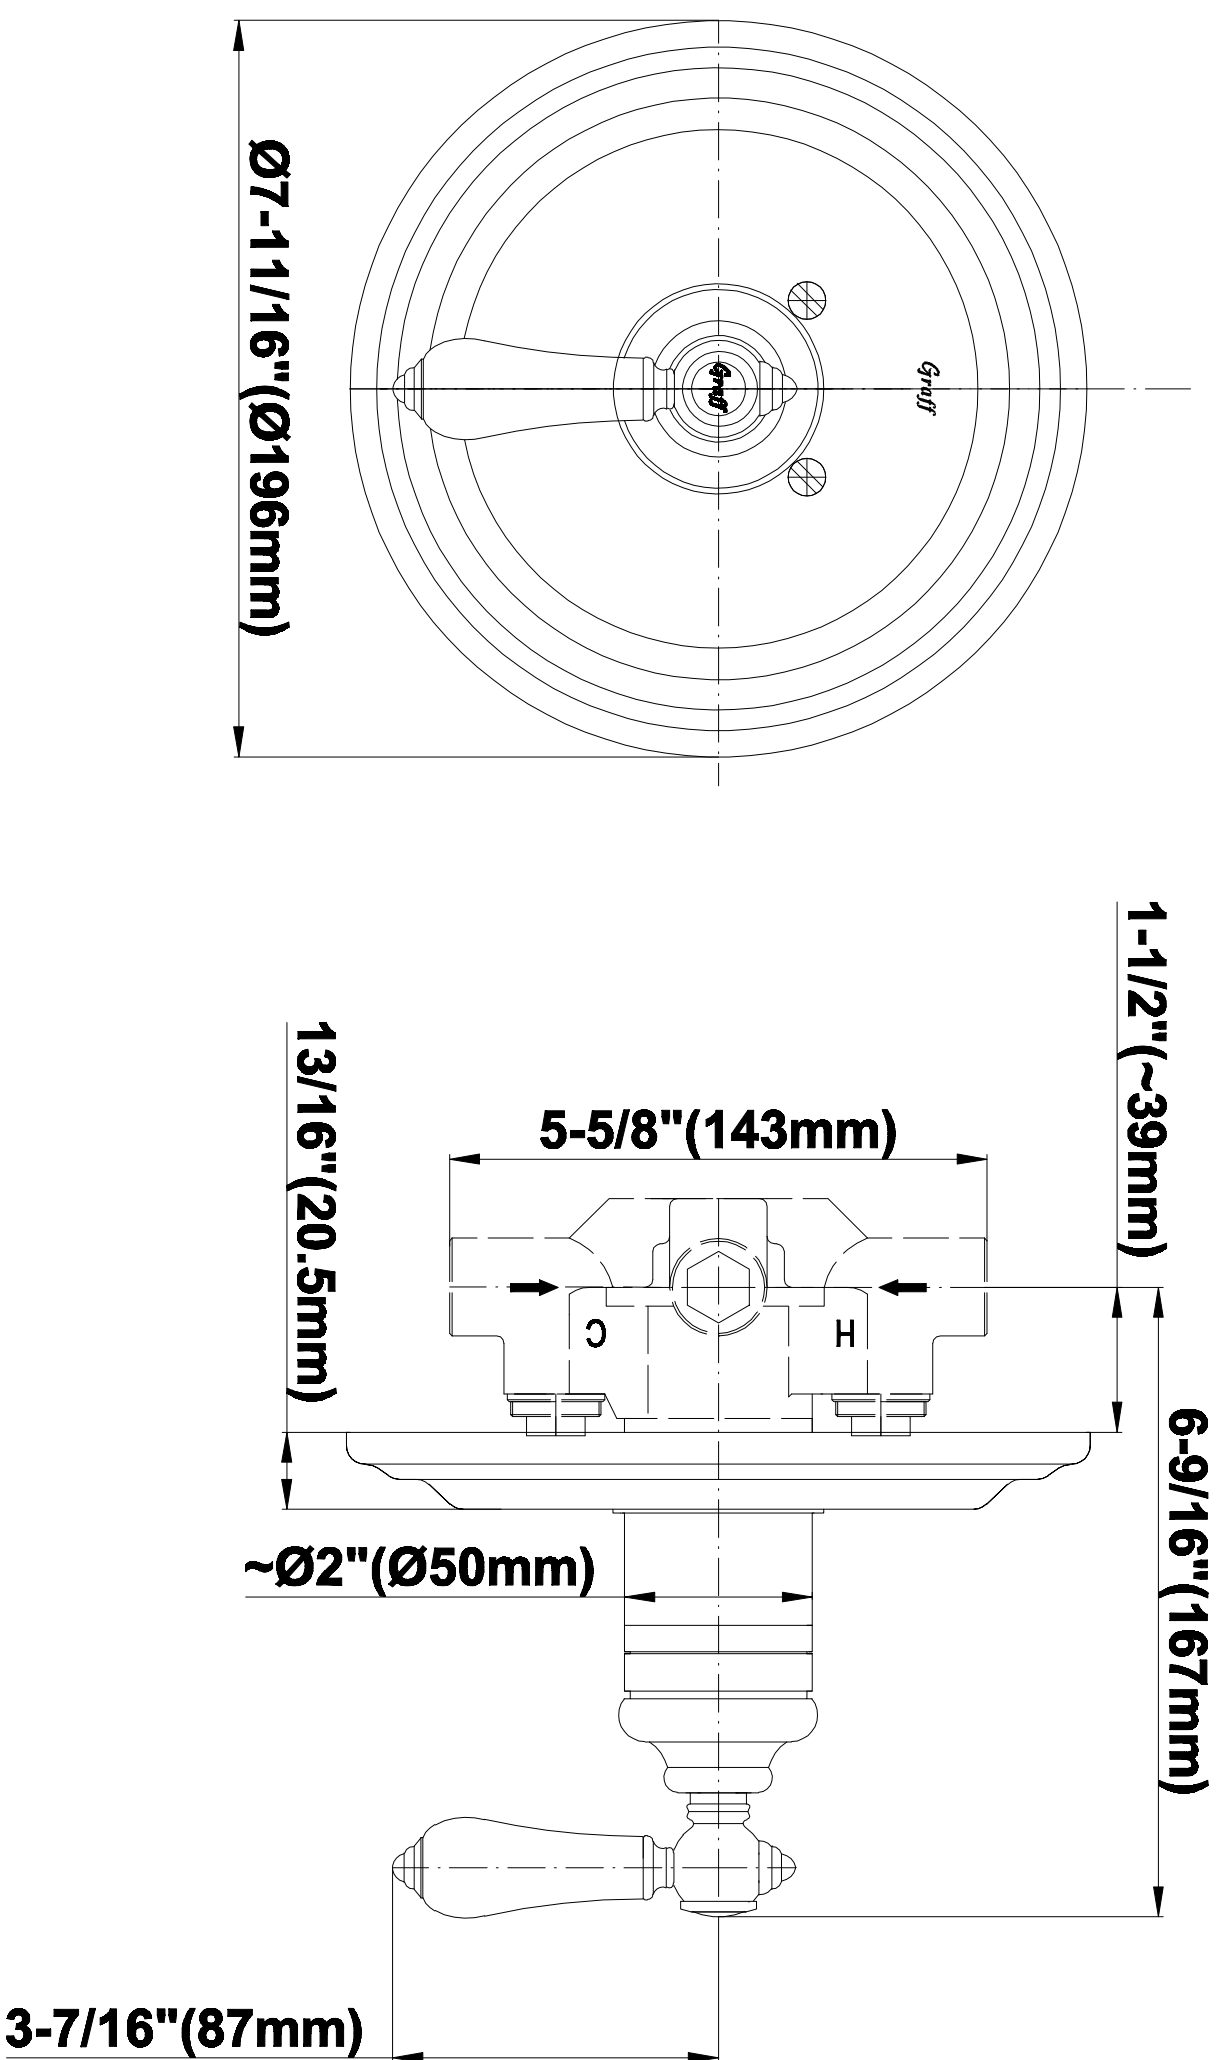

SHOWER
Canterbury Thermostatic Set
w/Body Sprays & Handshower
(Rough & Trim)
GA1.222B-LC1S

GRAFF®

Information

- 3/4" Thermostatic Valve
- 8" Showerhead with 11" Wall-Mount Arm & Flange
- Swivel Body Sprays (3 pieces)
- Handshower Set w/Wall Bracket and Wall Elbow
- Stop/Volume Control Valves (3 pieces)
- Showerhead Features No-Clog, Easy-Clean Spray Nozzles
- Optional Extension Kit
- 3/4" Thermostatic Rough Valve Flow Rate ~18 gpm @60 psi
- Flow Rates: showerhead ≤ 2.0 max gpm, handshower ≤ 1.5 max gpm

SHOWER
Rough
G-8005

GRAFF®

Information

- 18.4 gpm @ 60 psi
- 3/4" universal inlets/outlets with female threads
- Built-in service stops
- Complete serviceability from front of all units
- Supplied with protective plastic cover
- Thermostatic valve uses a paraffin wax cartridge

Steelnox[®]
(Satin Nickel)

G-8030

SHOWER
Rough
G-8075

GRAFF®

Information

- 3/4" universal inlets/outlets with female threads
- Supplied with protective plastic cover

Finishes

Olive Bronze

Information

- Sunflower shape
- 112 no-clog, easy-clean rubber spray nozzles
- Metal ball-joint allows for showerhead angle adjustment
- Showerhead flow rate ≤ 1.8 max gpm
- Recommend use with ceiling shower arm
- Recommended for use at no more than 10 degrees tilt
- CALGreen