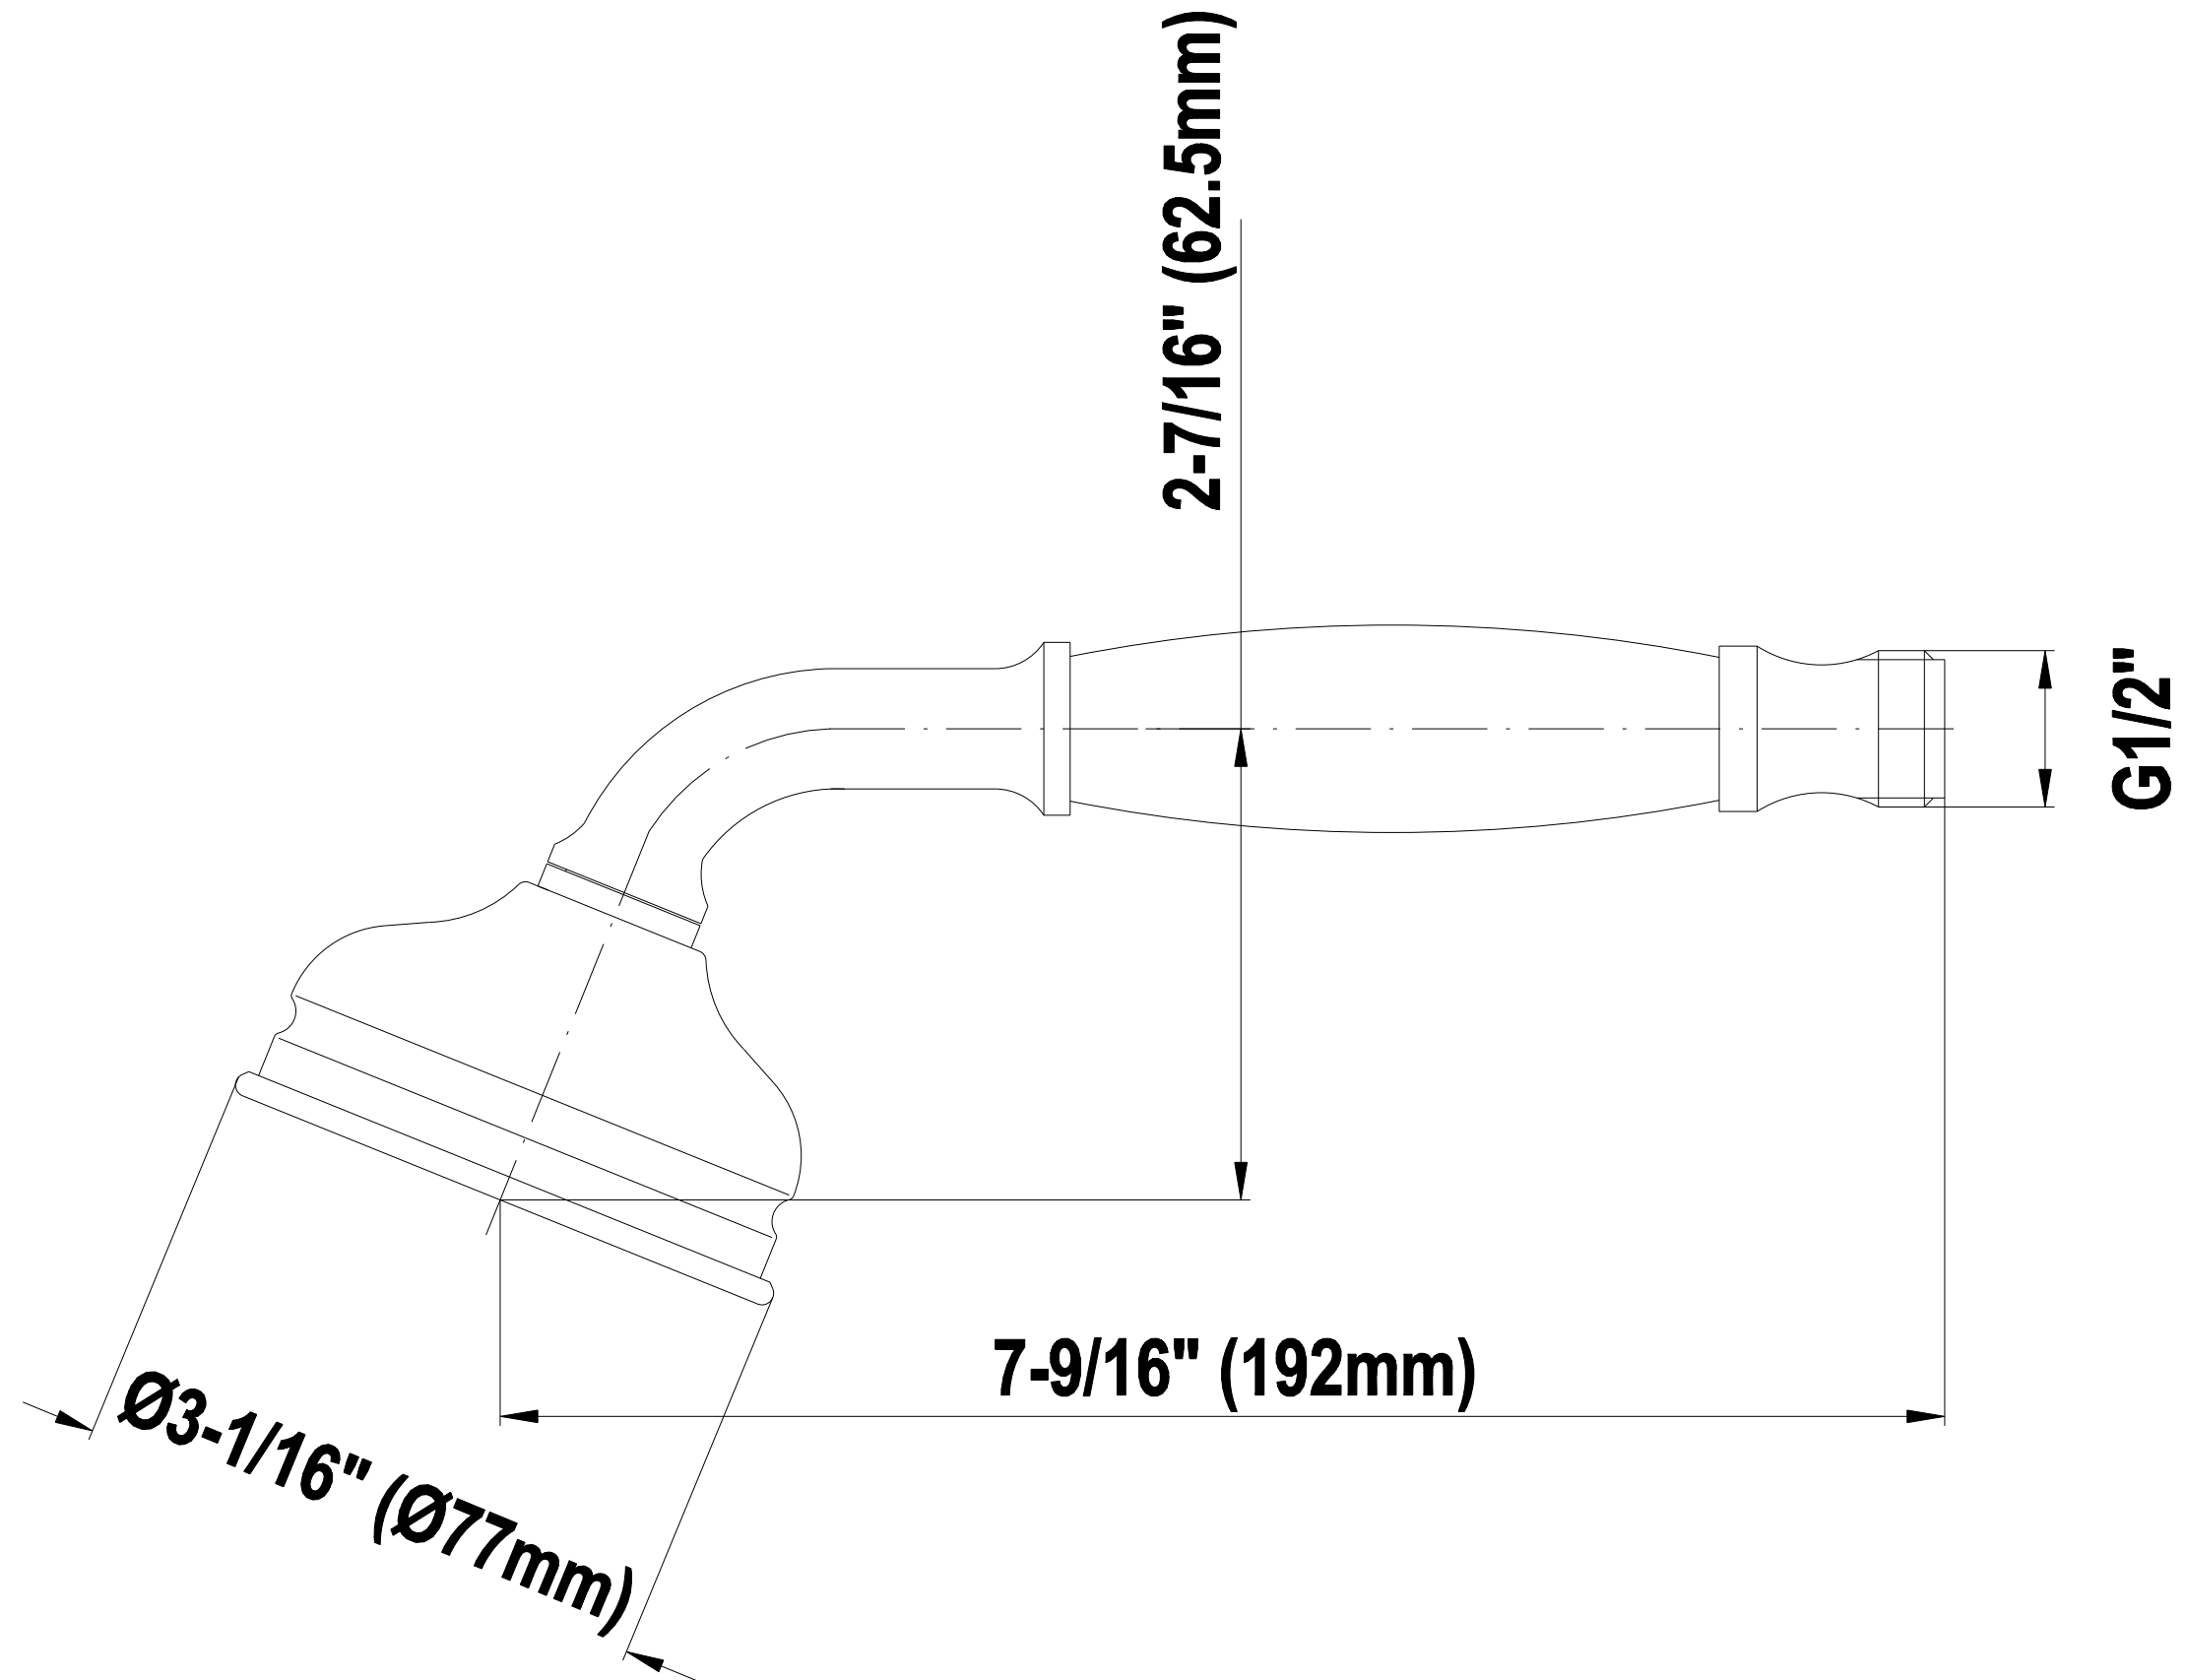

SHOWER
Canterbury Thermostatic Set
w/Body Sprays & Handshower
(Rough & Trim)
GA1.222B-LC1S

GRAFF®

Information

- 3/4" Thermostatic Valve
- 8" Showerhead with 11" Wall-Mount Arm & Flange
- Swivel Body Sprays (3 pieces)
- Handshower Set w/Wall Bracket and Wall Elbow
- Stop/Volume Control Valves (3 pieces)
- Showerhead Features No-Clog, Easy-Clean Spray Nozzles
- Optional Extension Kit
- 3/4" Thermostatic Rough Valve Flow Rate ~18 gpm @60 psi
- Flow Rates: showerhead ≤ 2.0 max gpm, handshower ≤ 1.5 max gpm

Information

- Sunflower shape
- 112 no-clog, easy-clean rubber spray nozzles
- Metal ball-joint allows for showerhead angle adjustment
- Showerhead flow rate ≤ 1.8 max gpm
- Recommend use with ceiling shower arm
- Recommended for use at no more than 10 degrees tilt
- CALGreen

Polished
Chrome

Polished
Nickel

Steelnox®
(Satin Nickel)

Traditional Handshower G-8604

SHOWER
59" Shower Hose
G-8605

GRAFF®

Information

- Brass spiral flexible hose with conical nut