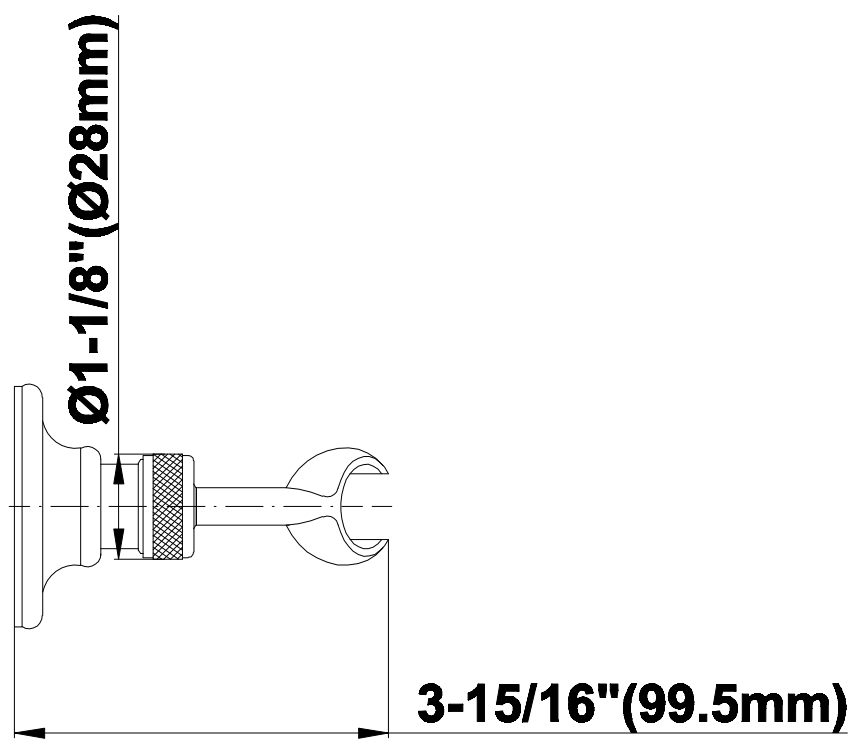

SHOWER
Canterbury Thermostatic Set
w/Body Sprays & Handshower
(Rough & Trim)
GA1.222B-LC1S

GRAFF®

Information

- 3/4" Thermostatic Valve
- 8" Showerhead with 11" Wall-Mount Arm & Flange
- Swivel Body Sprays (3 pieces)
- Handshower Set w/Wall Bracket and Wall Elbow
- Stop/Volume Control Valves (3 pieces)
- Showerhead Features No-Clog, Easy-Clean Spray Nozzles
- Optional Extension Kit
- 3/4" Thermostatic Rough Valve Flow Rate ~18 gpm @60 psi
- Flow Rates: showerhead ≤ 2.0 max gpm, handshower ≤ 1.5 max gpm

- Solid brass construction
- Swivel holder

Finishes

Olive Bronze

Polished
Chrome

Polished
Nickel

Steelnox®
(Satin Nickel)

G-8602

SHOWER
Traditional Wall Supply Elbow
G-8603