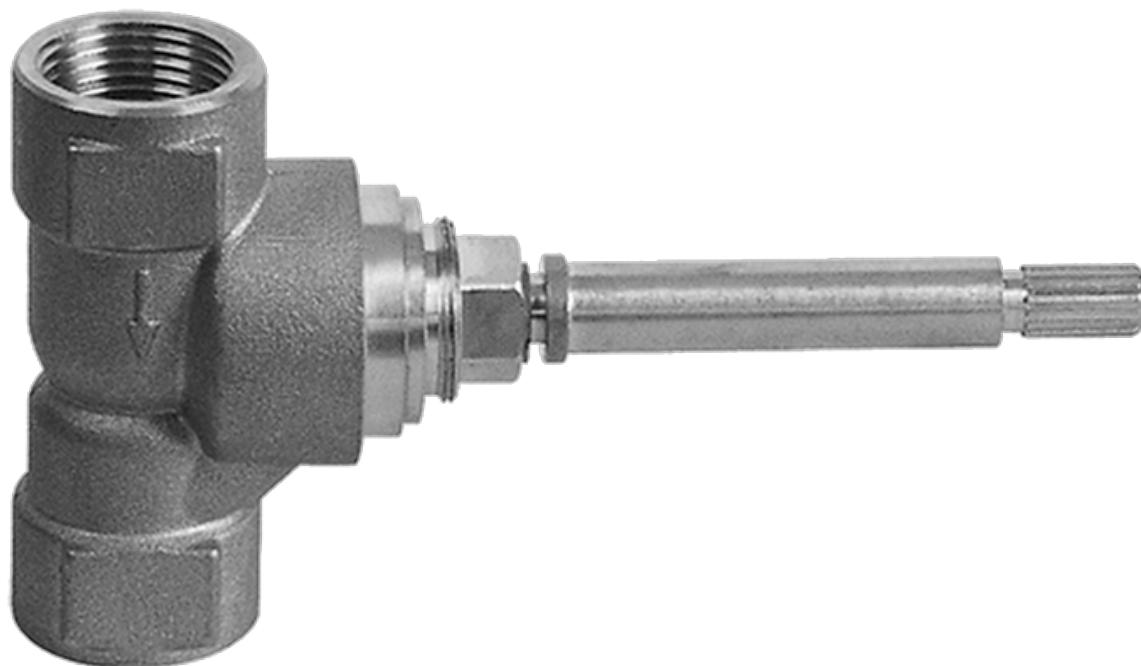

SHOWER
Canterbury Thermostatic Set
w/Body Sprays & Handshower
(Rough & Trim)
GA1.221B-LM15S

GRAFF®

Information

- 3/4" Thermostatic Valve
- 8" Showerhead w/12" Ceiling-Mounted Shower Arm
- Swivel Body Sprays (3 pieces)
- Handshower Set w/Wall Bracket and Wall Elbow
- Stop/Volume Control Valves (3 pieces)
- Showerhead Features No-Clog, Easy-Clean Spray Nozzles
- Flow Rates: showerhead ≤ 2.0 max gpm, handshower ≤ 1.5 max gpm
- Optional Extension Kit

Information

- Single metal handle
- Decorative trim plate
- Use with G-8000 or G-8005 thermostatic rough valve
- To complete package, you must order rough valve
- ADA

Finishes

24K Gold

Olive Bronze

Polished
Chrome

Polished
Nickel

Steelnox®
(Satin Nickel)

G-8030

SHOWER
Rough
G-8075

GRAFF®

Information

- 3/4" universal inlets/outlets with female threads
- Supplied with protective plastic cover

Finishes

Polished
Chrome

Polished
Nickel

Steelnox®
(Satin Nickel)

G-8090

SHOWER
Traditional 8" Showerhead
G-8410

GRAFF®

Information

- Sunflower shape
- 112 no-clog, easy-clean rubber spray nozzles
- Metal ball-joint allows for showerhead angle adjustment
- Showerhead flow rate ≤ 1.8 max gpm
- Recommend use with ceiling shower arm
- Recommended for use at no more than 10 degrees tilt
- CALGreen