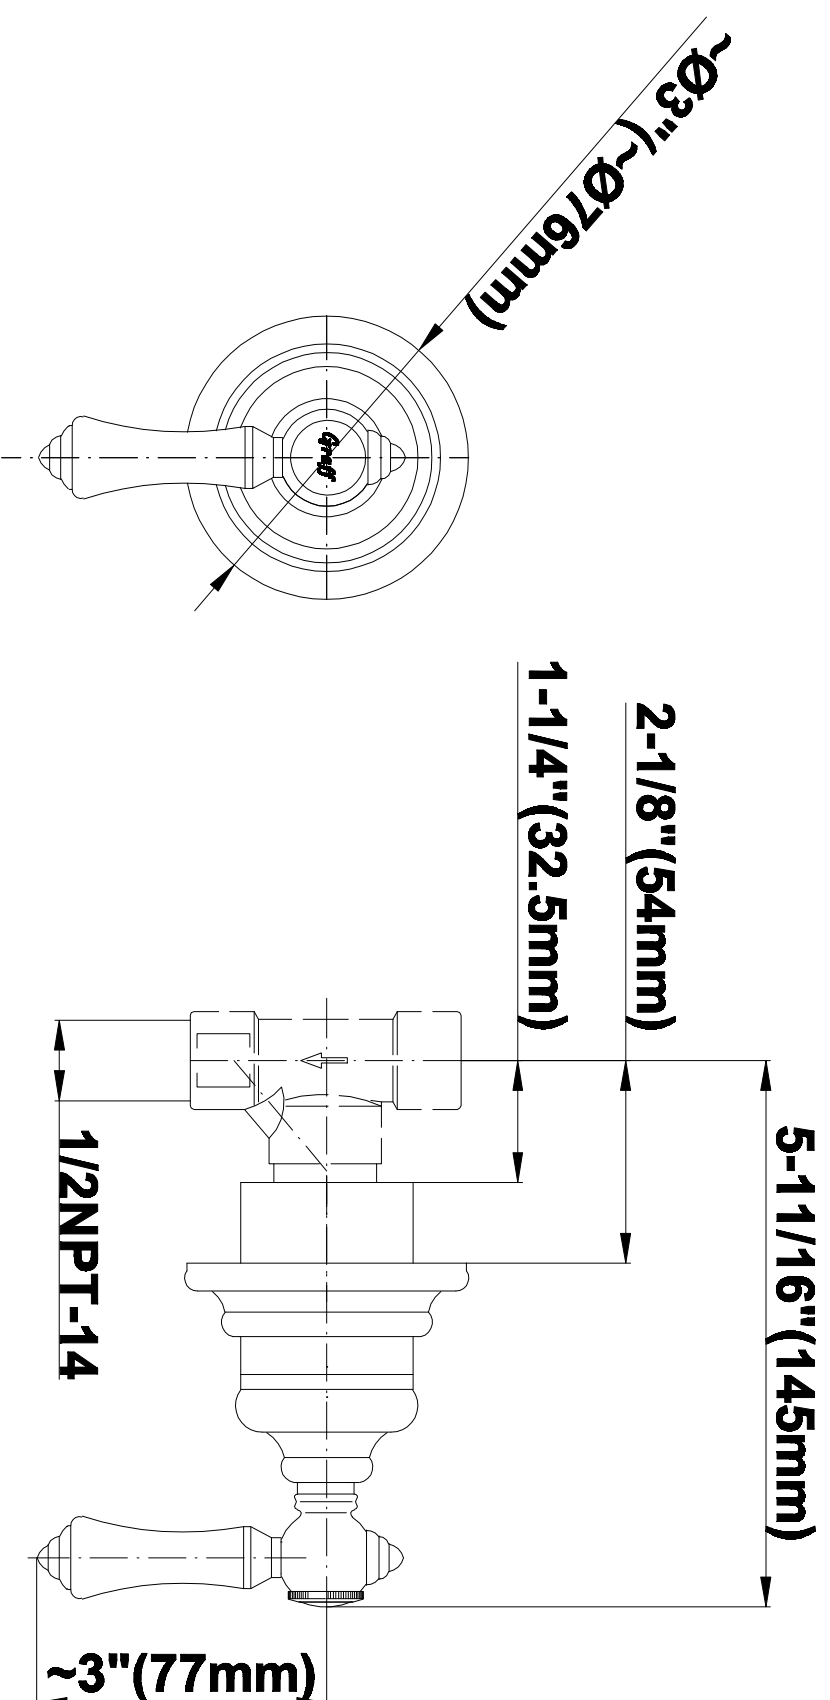

SHOWER
Canterbury Thermostatic Set
w/Body Sprays & Handshower
(Rough & Trim)
GA1.221B-LM15S

GRAFF®

Information

- 3/4" Thermostatic Valve
- 8" Showerhead w/12" Ceiling-Mounted Shower Arm
- Swivel Body Sprays (3 pieces)
- Handshower Set w/Wall Bracket and Wall Elbow
- Stop/Volume Control Valves (3 pieces)
- Showerhead Features No-Clog, Easy-Clean Spray Nozzles
- Flow Rates: showerhead ≤ 2.0 max gpm, handshower ≤ 1.5 max gpm
- Optional Extension Kit

SHOWER
Rough
G-8005

GRAFF®

Information

- 18.4 gpm @ 60 psi
- 3/4" universal inlets/outlets with female threads
- Built-in service stops
- Complete serviceability from front of all units
- Supplied with protective plastic cover
- Thermostatic valve uses a paraffin wax cartridge

Polished
Chrome

Polished
Nickel

Steelnox®
(Satin Nickel)

G-8090

SHOWER
Traditional 8" Showerhead
G-8410

GRAFF®

Information

- Sunflower shape
- 112 no-clog, easy-clean rubber spray nozzles
- Metal ball-joint allows for showerhead angle adjustment
- Showerhead flow rate ≤ 1.8 max gpm
- Recommend use with ceiling shower arm
- Recommended for use at no more than 10 degrees tilt
- CALGreen