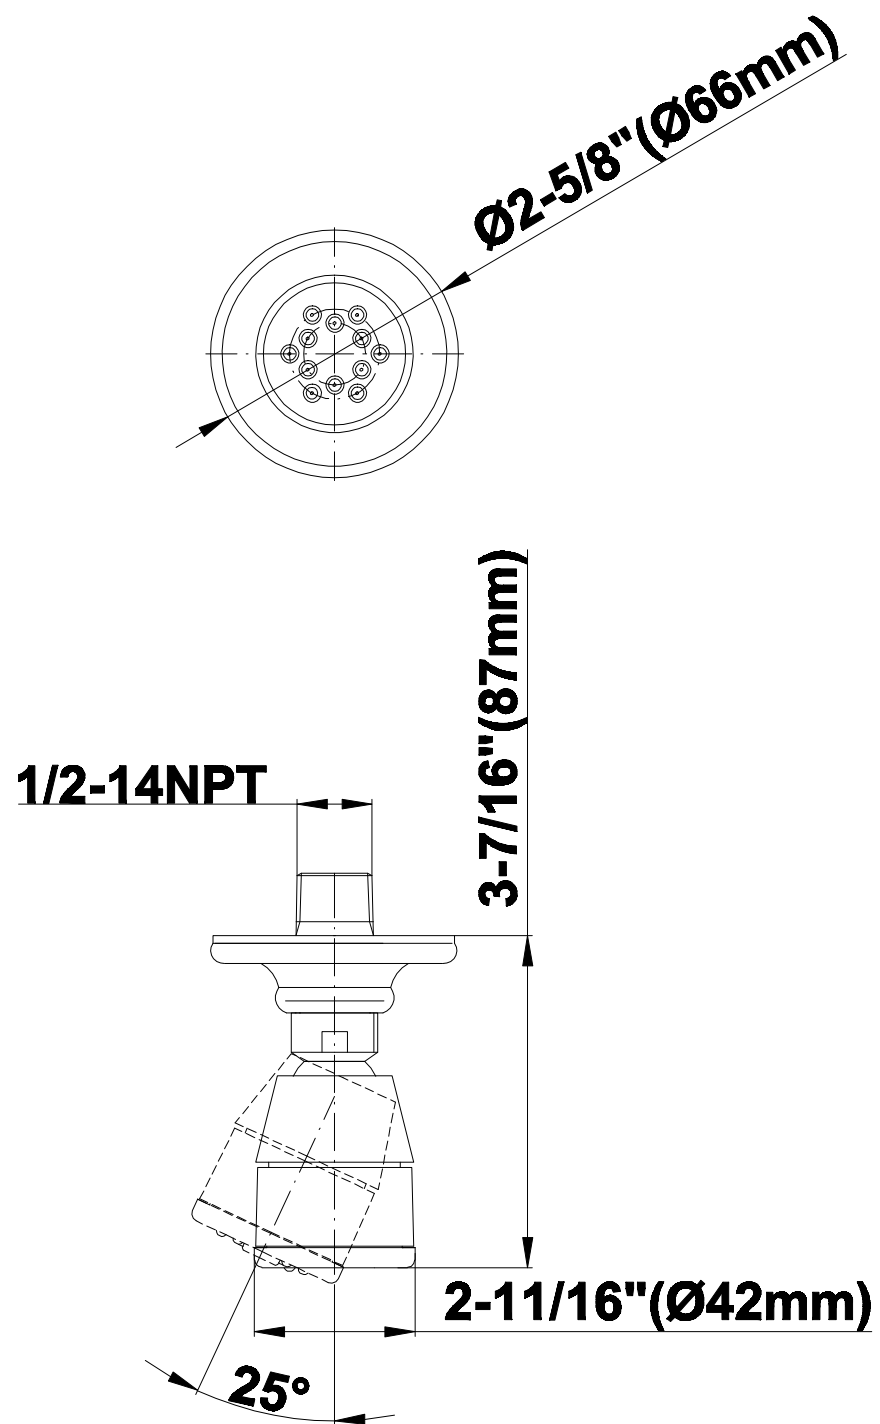

SHOWER
Canterbury Thermostatic Set
w/Body Sprays & Handshower
(Rough & Trim)
GA1.221B-LM15S

GRAFF®

Information

- 3/4" Thermostatic Valve
- 8" Showerhead w/12" Ceiling-Mounted Shower Arm
- Swivel Body Sprays (3 pieces)
- Handshower Set w/Wall Bracket and Wall Elbow
- Stop/Volume Control Valves (3 pieces)
- Showerhead Features No-Clog, Easy-Clean Spray Nozzles
- Flow Rates: showerhead ≤ 2.0 max gpm, handshower ≤ 1.5 max gpm
- Optional Extension Kit

SHOWER
Rough
G-8005

GRAFF®

Information

- 18.4 gpm @ 60 psi
- 3/4" universal inlets/outlets with female threads
- Built-in service stops
- Complete serviceability from front of all units
- Supplied with protective plastic cover
- Thermostatic valve uses a paraffin wax cartridge

Polished
Chrome

Polished
Nickel

Steelnox®
(Satin Nickel)

G-8480

SHOWER
12" Ceiling Shower Arm
G-8540

GRAFF®

Information

- Includes arm and round flange
- 1/2" NPT male thread inlet
- For use with all showerheads