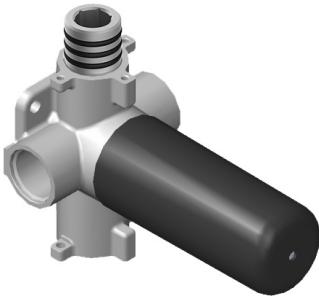

SHOWER  
M-Series Thermostatic Shower  
System - Ametis Ring  
**GL2.009SD-C19E0**

---

**GRAFF®**

### Information

- 11.7 gpm @ 60 psi
- 3/4" universal inlets/outlets with female threads
- Operates one function at a time
- Stacking inlet and pass-through port feature
- Supplied with protective plastic cover
- CALGreen compliant depending on functions

### Finishes

**G-8052** M-Series  
2-Way Diverter Volume Control Valve  
WITH Off Function and Pass-Through

**Product Features**

- 12.1 gpm @ 60 psi
- 3/4" universal inlets/outlets with female threads
- Stacking inlet and pass-through port feature
- Supplied with protective plastic cover
- CalGreen compliant dependent on functions