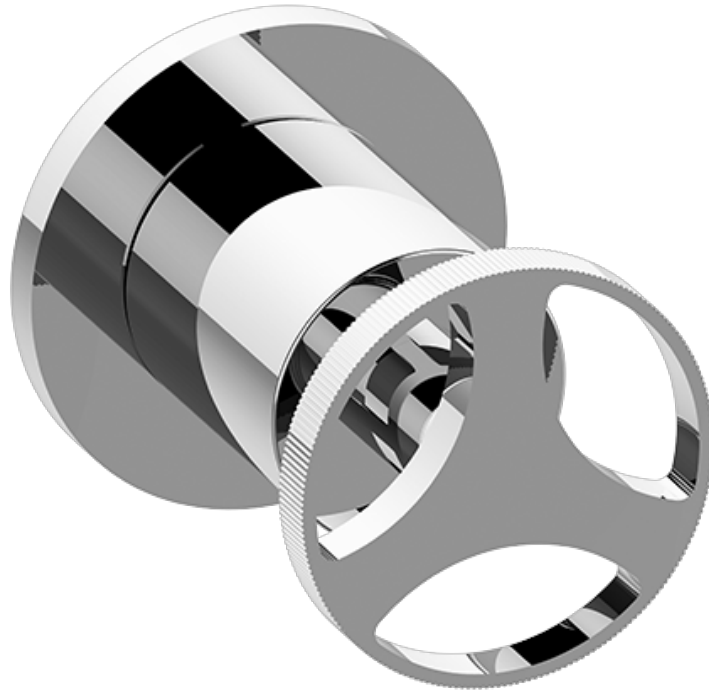

SHOWER  
M-Series Thermostatic Shower  
System - Ametis Ring  
**GL2.009SD-C19E0**

---

**GRAFF®**

SHOWER  
Harley M-Series Thermostatic  
Valve Trim with Handle

---

**GRAFF**<sup>®</sup>

### Information

- Single metal handle
- Decorative trim plate
- Use with G-8006 Thermostatic Rough Valve

### Information

- Single metal handle
- Decorative trim plate
- Use with G-8052 2-Way Diverter Volume Control Valve WITH Off Function and Pass-Through