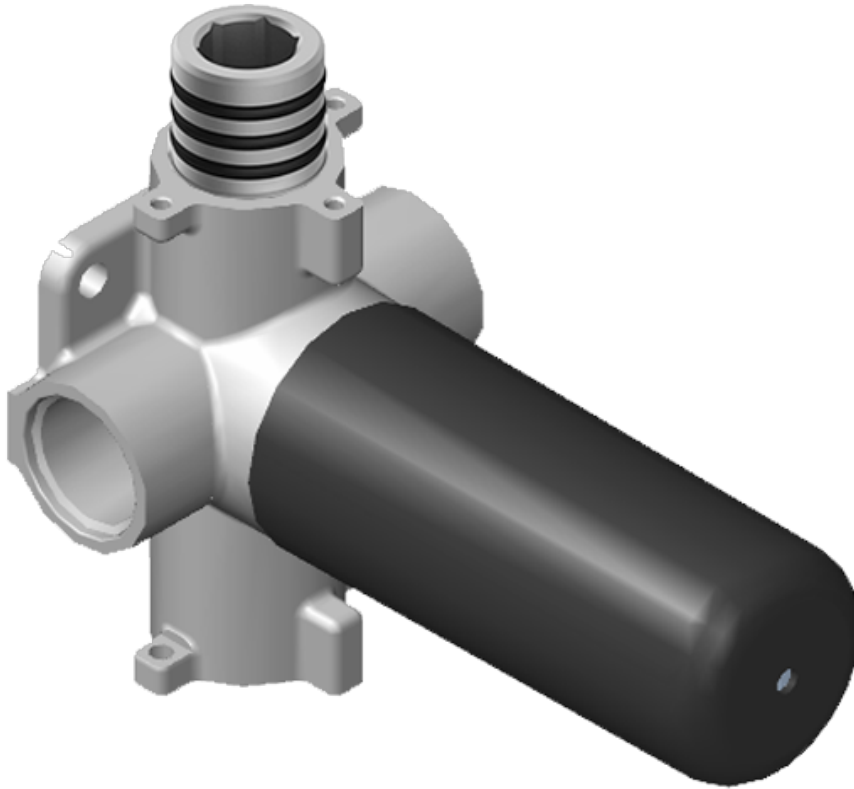

SHOWER
Two-Way Diverter Volume Control
Valve WITH Off Function and Pass-
Through
G-8052

GRAFF®