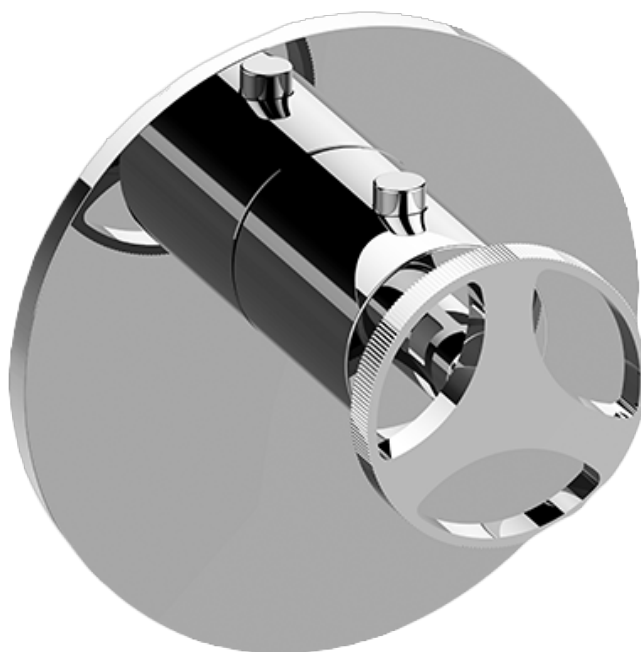

SHOWER  
M-Series Thermostatic Shower  
System - Ametis Ring  
**GL2.009SD-C19E0**

---

**GRAFF®**

## Information

- 3/4" thermostatic valve and trim
- 3/4" 2-way diverter valve and trim
- G-8760 Ametis Ring with waterfall and rain shower settings, features no-clog, easy-clean nozzles
- Single LED light with 6 color variations
- Includes wall-mount button for LED control box
- Optional extension kit
- Flow rates: rain shower  $\leq$  2.0 max gpm, waterfall  $\leq$  2.0 max gpm
- CALGreen

SHOWER  
Harley M-Series Thermostatic  
Valve Trim with Handle

---

**GRAFF**<sup>®</sup>

### Information

- Single metal handle
- Decorative trim plate
- Use with G-8006 Thermostatic Rough Valve