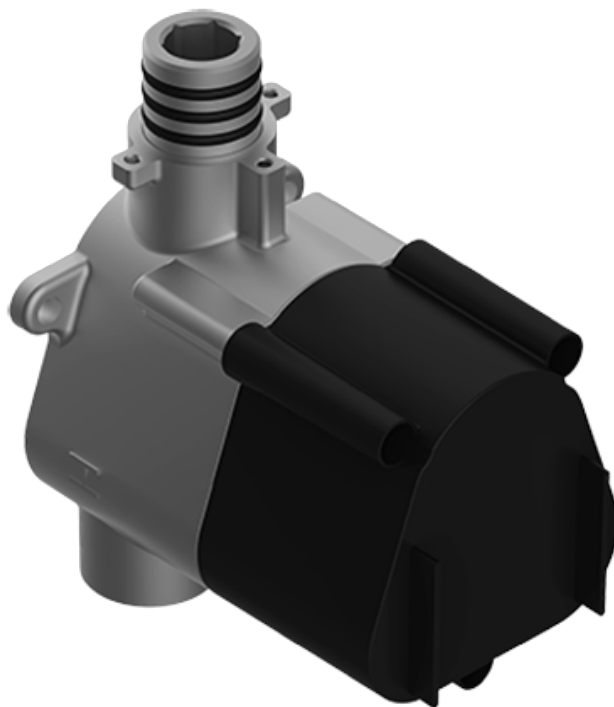

SHOWER  
M-Series Thermostatic Shower  
System - Ametis Ring  
**GL2.009SD-C19E0**

---

**GRAFF®**

### Information

- Single metal handle
- Decorative trim plate
- Use with G-8006 Thermostatic Rough Valve

### Information

- Single metal handle
- Decorative trim plate
- Use with G-8052 2-Way Diverter Volume Control Valve WITH Off Function and Pass-Through

## HARLEY Series

SHOWER  
Thermostatic Rough Valve  
**G-8006**

**GRAFF**<sup>®</sup>