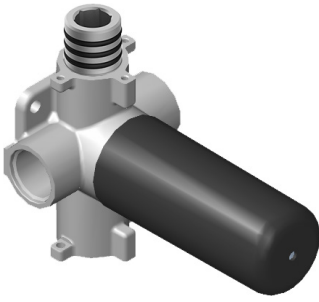

SHOWER
Canterbury M-Series Thermostatic
Shower System - Shower with
Handshower
GS2.022WD-C2E0

GRAFF®

Information

- 3/4" thermostatic valve and trim
- 3/4" 2-way diverter valve
- 8" showerhead with 11" wall-mounted shower arm
- Showerhead features no-clog, easy-clean spray nozzles
- Handshower set with wall bracket and 59" hose
- Optional extension kit
- Flow rates: showerhead ≤ 1.8 max gpm, handshower ≤ 1.5 max gpm
- ADA
- CALGreen

G-8006

M-Series

3/4" Concealed Thermostatic Rough Valve

Product Features

- 12.9 gpm @ 60 psi
- 3/4" universal inlets
- Built-in service stops
- Stacking outlet feature
- Complete serviceability from front of all units
- Supplied with protective plastic cover
- CalGreen compliant dependent on functions

www.graff-faucets.com | phone: 800-954-4723

SHOWER
Two-Way Diverter Volume Control
Valve WITH Off Function and Pass-
Through
G-8052

GRAFF®

Information

- 11.7 gpm @ 60 psi
- 3/4" universal inlets/outlets with female threads
- Operates one function at a time
- Stacking inlet and pass-through port feature
- Supplied with protective plastic cover
- CALGreen compliant depending on functions

G-8052 M-Series
2-Way Diverter Volume Control Valve
WITH Off Function and Pass-Through

Product Features

- 12.1 gpm @ 60 psi
- 3/4" universal inlets/outlets with female threads
- Stacking inlet and pass-through port feature
- Supplied with protective plastic cover
- CalGreen compliant dependent on functions