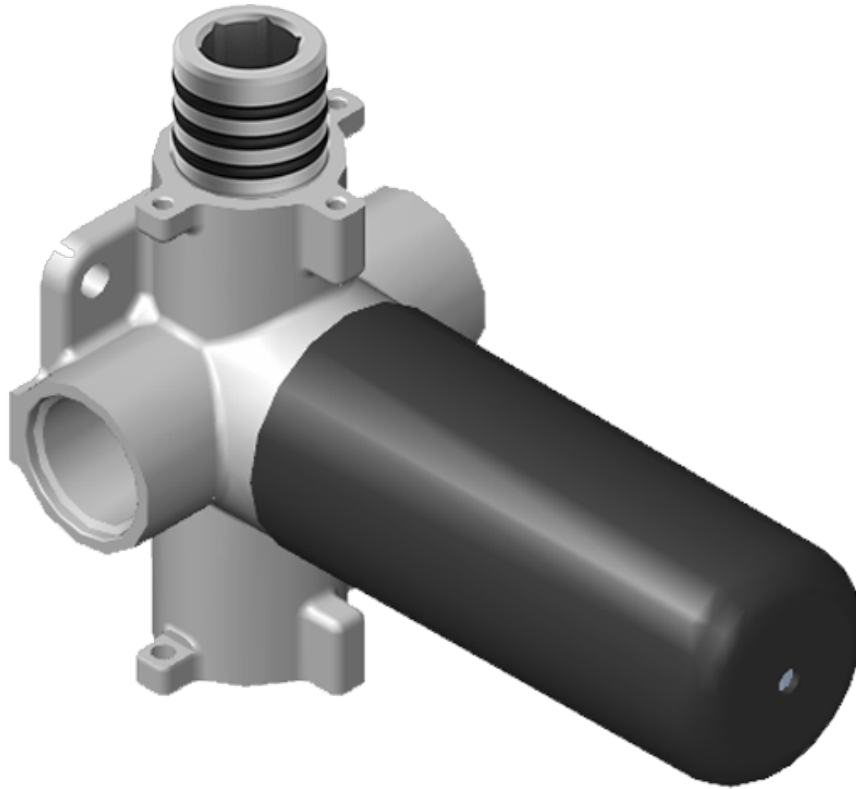

SHOWER
Canterbury M-Series Thermostatic
Shower System - Shower with
Handshower
GS2.022WD-C2E0

GRAFF®

Information

- 3/4" thermostatic valve and trim
- 3/4" 2-way diverter valve
- 8" showerhead with 11" wall-mounted shower arm
- Showerhead features no-clog, easy-clean spray nozzles
- Handshower set with wall bracket and 59" hose
- Optional extension kit
- Flow rates: showerhead ≤ 1.8 max gpm, handshower ≤ 1.5 max gpm
- ADA
- CALGreen

G-8006

M-Series

3/4" Concealed Thermostatic Rough Valve

Product Features

- 12.9 gpm @ 60 psi
- 3/4" universal inlets
- Built-in service stops
- Stacking outlet feature
- Complete serviceability from front of all units
- Supplied with protective plastic cover
- CalGreen compliant dependent on functions

www.graff-faucets.com | phone: 800-954-4723

SHOWER
Two-Way Diverter Volume Control
Valve WITH Off Function and Pass-
Through
G-8052

GRAFF®

Information

- 11.7 gpm @ 60 psi
- 3/4" universal inlets/outlets with female threads
- Operates one function at a time
- Stacking inlet and pass-through port feature
- Supplied with protective plastic cover
- CALGreen compliant depending on functions

G-8052 M-Series
2-Way Diverter Volume Control Valve
WITH Off Function and Pass-Through

Product Features

- 12.1 gpm @ 60 psi
- 3/4" universal inlets/outlets with female threads
- Stacking inlet and pass-through port feature
- Supplied with protective plastic cover
- CalGreen compliant dependent on functions