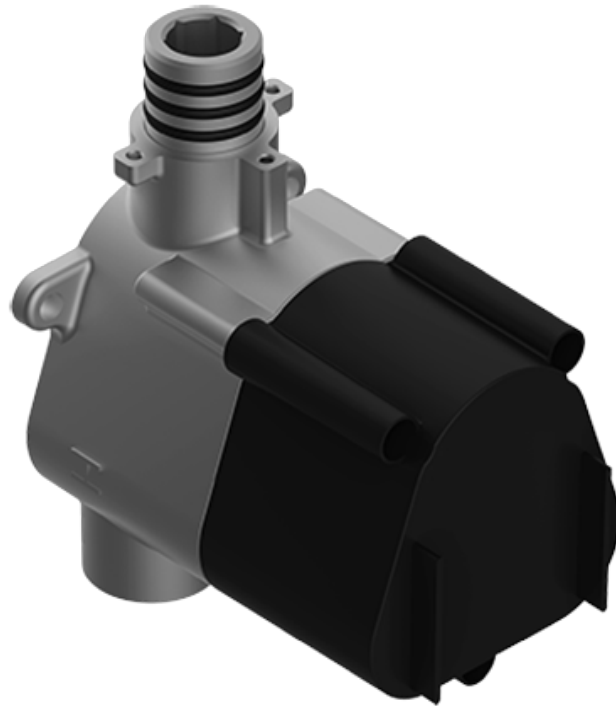

SHOWER  
Sento M-Series Thermostatic  
Shower System - Shower with  
Handshower  
**GL3.011WB-LM42E0**

---

**GRAFF®**

## Information

- 3/4" thermostatic valve and trim
- 3/4" stop/volume control valve (2 pieces)
- 8" showerhead with 12" ceiling-mounted shower arm
- Showerhead features no-clog, easy-clean spray nozzles
- Handshower set with wall-mounted slide bar and 59" hose (PVD finishes use 59" flex hose)
- Optional extension kit
- Flow rates: showerhead  $\leq 1.8$  max gpm, handshower  $\leq 1.5$  max gpm
- ADA

SHOWER  
Thermostatic Rough Valve  
**G-8006**

**Information**

- 12.9 gpm @ 60 psi
- 3/4" universal inlets
- Built-in service stops
- Stacking outlet feature
- Complete serviceability from front of all units
- Supplied with protective plastic cover
- CalGreen compliant dependent on functions

# G-8006

M-Series

3/4" Concealed Thermostatic Rough Valve