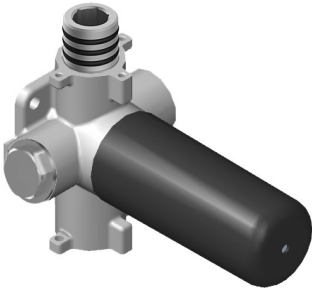

## SENTO Series

SHOWER  
 Stop/Volume Control Valve with  
 Pass Through  
**G-8076**

**Information**

- 12.3 gpm @ 60 psi
- 3/4" universal inlets/outlets with female threads
- Stacking inlet and pass-through port feature
- Supplied with protective plastic cover
- CalGreen compliant dependent on functions

# G-8076

M-Series

Stop/Volume Control Rough Valve with Pass-Through

**GRAFF**<sup>®</sup>  
CUTTING EDGE DESIGN