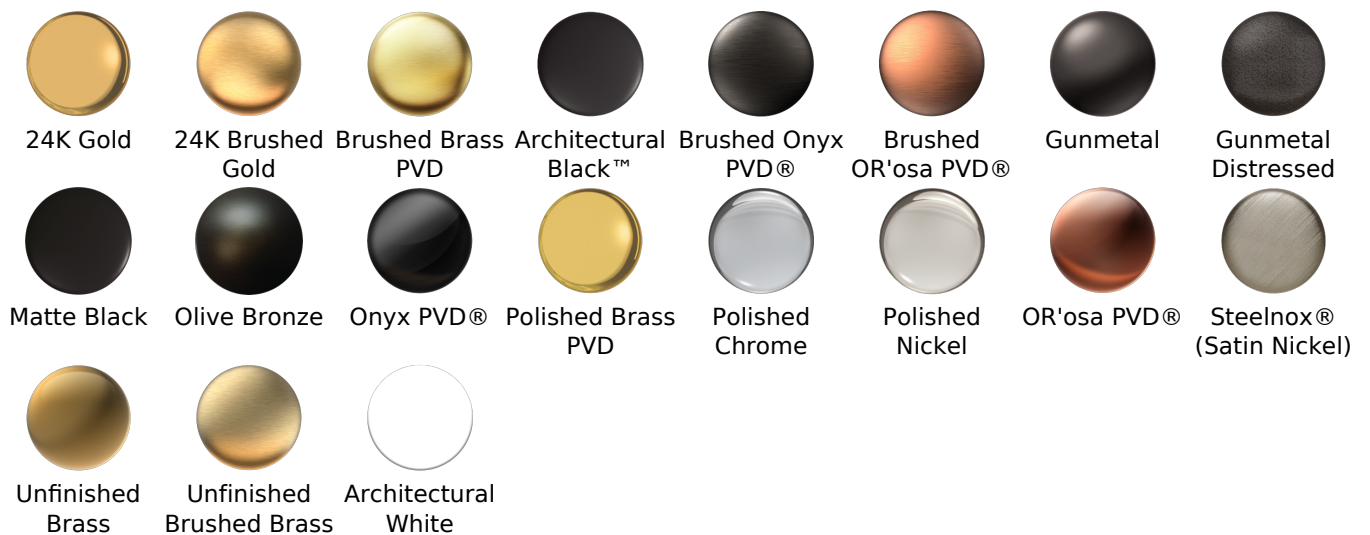

## Available Finishes

- Polished Chrome  
G-8449-PC
- Brushed Nickel  
G-8449-PN
- Polished Nickel  
G-8449-BNi
- Unfinished Brass\*  
G-8449-UB\*
- Steinox  
G-8449-SN
- Olive Brass\*  
G-8449-OB\*
- Architectural Black with Chrome Accents\*  
G-8449-PC/BK\*
- Brushed Gold\*  
G-8449-BAU

**Finishes**