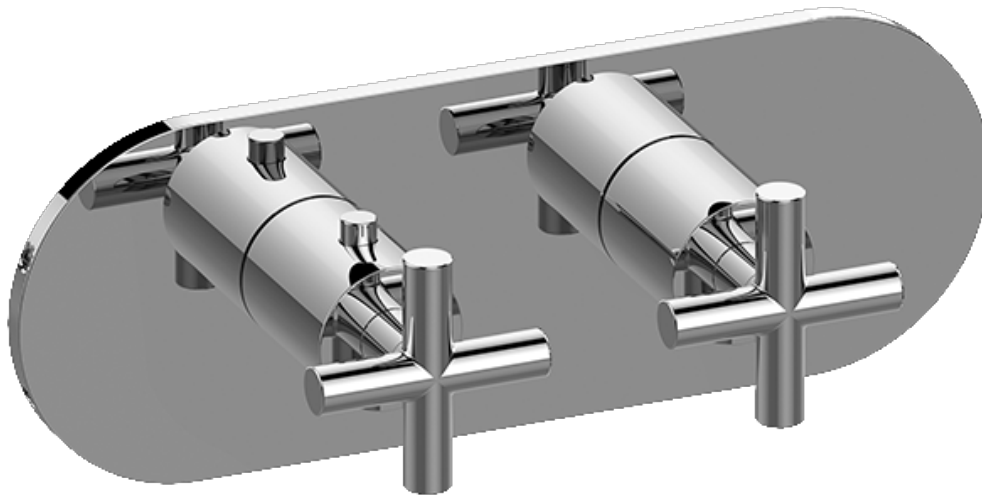

SHOWER
M.E. M-Series Valve Horizontal
Trim with Two Handles
G-8047H-C17E0-T

Information

- Two metal handles
- Decorative trim plate
- Use with M-Series rough valves
- ADA

Finishes

							
24K Gold	24K Brushed Gold	Brushed Brass PVD	Architectural Black™	Brushed Nickel	Brushed Onyx PVD®	Brushed OR'osa PVD®	Gunmetal
							
Matte Black	Olive Bronze	Onyx PVD®	Polished Brass PVD	Polished Chrome	Polished Nickel	OR'osa PVD®	Steelnox® (Satin Nickel)
							
Unfinished Brass	Unfinished Brushed Brass	Architectural White					