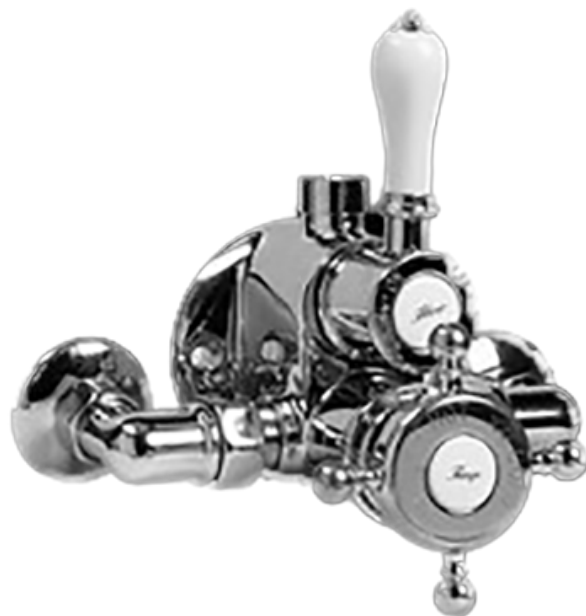

SHOWER
Traditional Exposed Thermostatic
Tub and Shower System - w/Metal
Handshower Handle
CD2.12-LC1S

GRAFF[®]

Information

- Showerhead, 20" Shower Arm, Flange
- Includes Matching Handshower w/Metal Handle
- Includes 59" long shower hose
- Flow Rates: showerhead ≤ 2.0 max gpm, handshower ≤ 1.5 max gpm
- CALGreen

SHOWER
Traditional 8" Showerhead
G-8410

GRAFF®

Information

- Sunflower shape
- 112 no-clog, easy-clean rubber spray nozzles
- Metal ball-joint allows for showerhead angle adjustment
- Showerhead flow rate ≤ 1.8 max gpm
- Recommend use with ceiling shower arm
- Recommended for use at no more than 10 degrees tilt
- CALGreen

Finishes

Olive Bronze

Polished
Chrome

Polished
Nickel

Steelnox®
(Satin Nickel)

G-8410

SHOWER
Exposed Thermostatic Valve
G-8900

GRAFF®

Finishes

Olive Bronze

Polished
Chrome

Polished
Nickel

Steelnox®
(Satin Nickel)

G-8900

Exposed Thermostatic Valve

SHOWER
Exposed Riser with Handshower
G-8934-LC1S