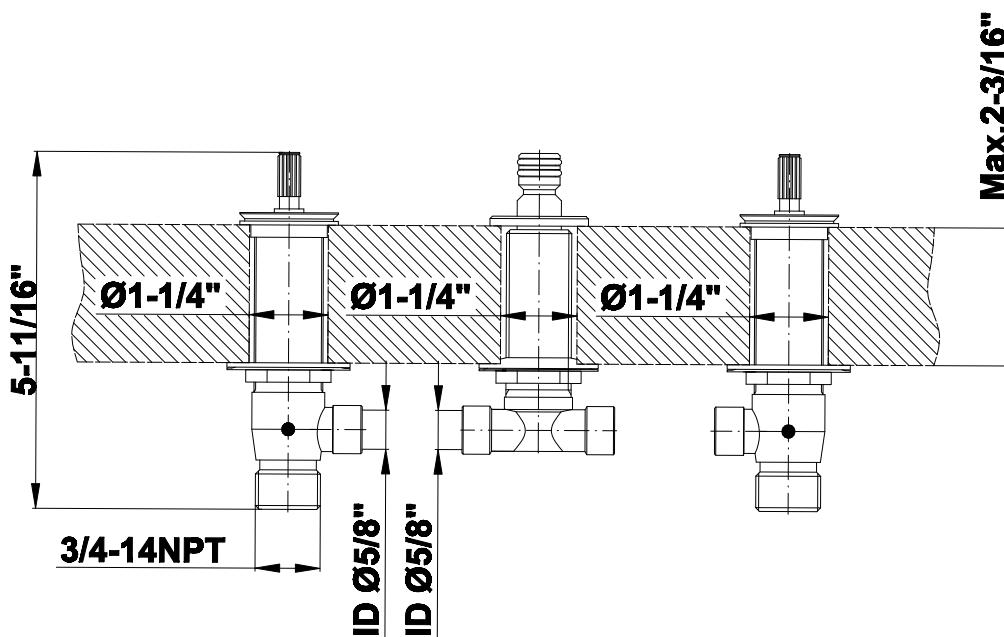

BATHROOM
Qubic Tre Roman Tub
G-6250-LM39B

GRAFF®

Information

- Aerated Flow Rate ~7 gpm @45 psi
- Matching deck-mounted handshower & diverter set available
- ADA

G-6250

QUBIC TREE Series

Information

- 3/4" male NPT inlets
- Quick connect tub spout

Polished
Nickel

Steelnox®
(Satin Nickel)

Architectural
White

G-1037
Rough Valve

Product Features

- 3/4" male NPT inlets
- Quick connect tub spout

Warranty

- Limited lifetime warranty

For complete warranty information go to: www.graff-faucets.com/en/info/faqs

Information

- Aerated Flow Rate ~7 gpm @45 psi
- Matching deck-mounted handshower & diverter set available
- ADA

Finishes

24K Gold