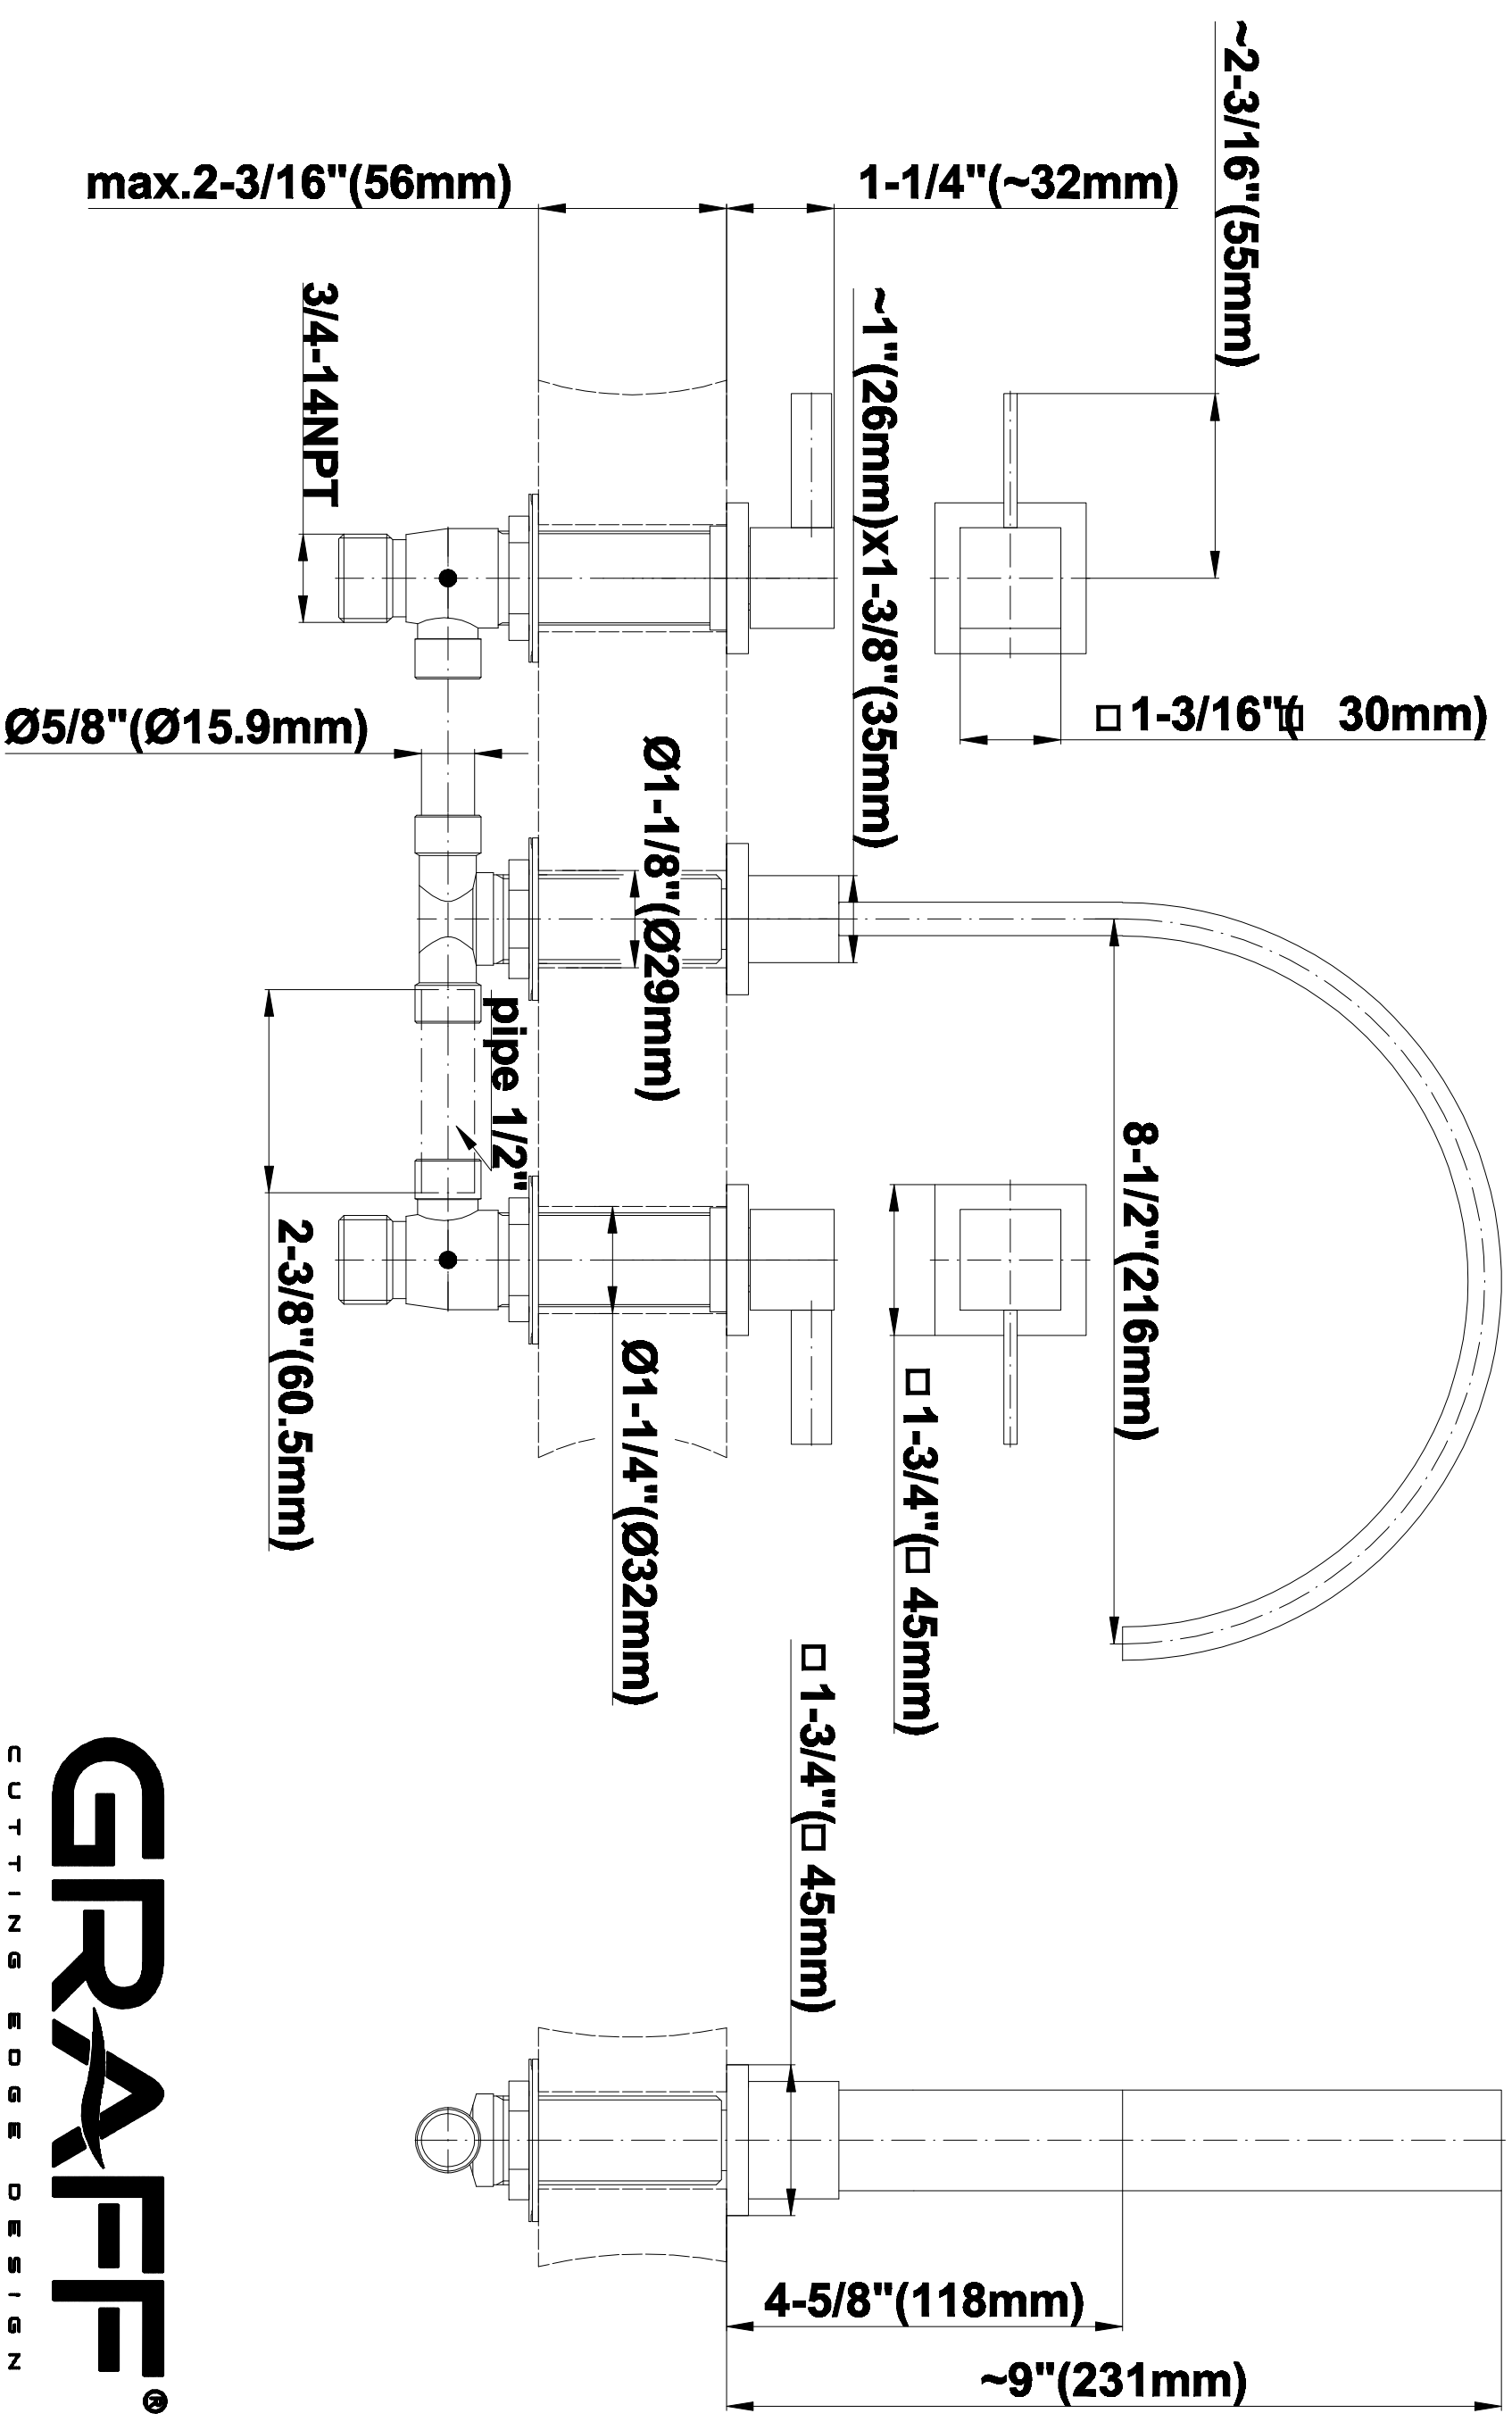

BATHROOM
Qubic Tre Roman Tub
G-6250-LM39B

GRAFF®

Information

- Aerated Flow Rate ~7 gpm @45 psi
- Matching deck-mounted handshower & diverter set available
- ADA

G-6250

QUBIC TREE Series

Information

- 3/4" male NPT inlets
- Quick connect tub spout

Polished
Nickel

Steelnox®
(Satin Nickel)

Architectural
White

G-1037
Rough Valve

Product Features

- 3/4" male NPT inlets
- Quick connect tub spout

Warranty

- Limited lifetime warranty

For complete warranty information go to: www.graff-faucets.com/en/info/faqs

Information

- Aerated Flow Rate ~7 gpm @45 psi
- Matching deck-mounted handshower & diverter set available
- ADA

Finishes

24K Gold