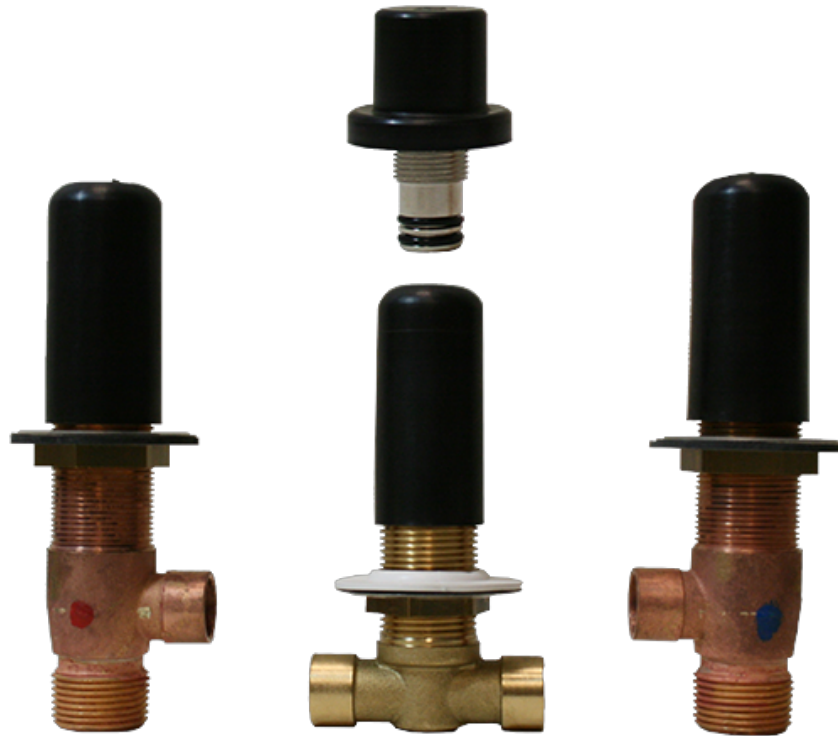

BATHROOM
Qubic Tre Roman Tub
G-6250-LM39B

GRAFF®

Information

- Aerated Flow Rate ~7 gpm @45 psi
- Matching deck-mounted handshower & diverter set available
- ADA

G-6250

QUBIC TREE Series

Information

- 3/4" male NPT inlets
- Quick connect tub spout

Polished
Nickel

Steelnox®
(Satin Nickel)

Architectural
White

G-1037
Rough Valve

Product Features

- 3/4" male NPT inlets
- Quick connect tub spout

Warranty

- Limited lifetime warranty

For complete warranty information go to: www.graff-faucets.com/en/info/faqs

Information

- Aerated Flow Rate ~7 gpm @45 psi
- Matching deck-mounted handshower & diverter set available
- ADA

Finishes

24K Gold