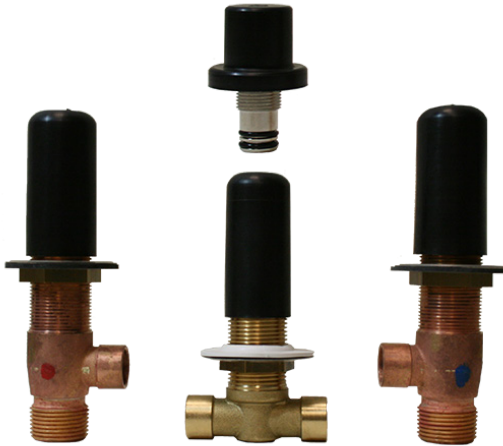

BATHROOM
Qubic Tre Roman Tub
G-6250-LM39B

GRAFF®

Information

- Aerated Flow Rate ~7 gpm @45 psi
- Matching deck-mounted handshower & diverter set available
- ADA

G-6250

QUBIC TREE Series

Information

- 3/4" male NPT inlets
- Quick connect tub spout

Polished
Nickel

Steelnox®
(Satin Nickel)

Architectural
White

G-1037
Rough Valve

Product Features

- 3/4" male NPT inlets
- Quick connect tub spout

Warranty

- Limited lifetime warranty

For complete warranty information go to: www.graff-faucets.com/en/info/faqs

Information

- Aerated Flow Rate ~7 gpm @45 psi
- Matching deck-mounted handshower & diverter set available
- ADA

Finishes

24K Gold