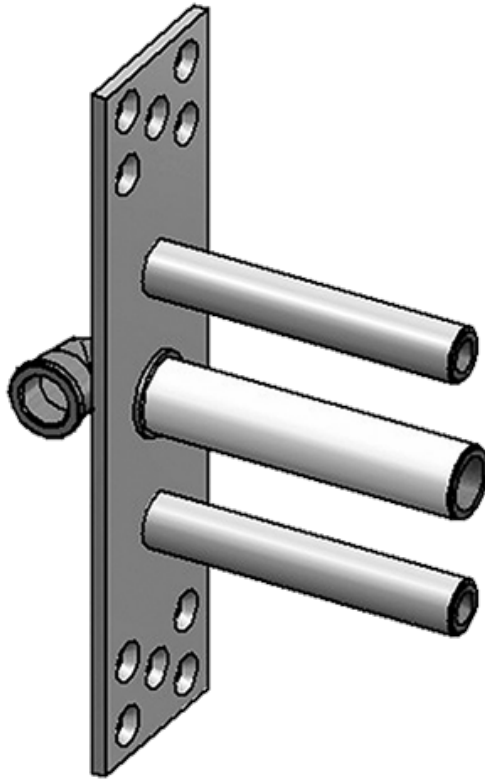

BATHROOM
Luna Wall-Mounted Tub Filler
w/Wall-Mounted Handles &
Handshower Set
G-6054-C14U

GRAFF®

Information

- Wall-mounted spout installation
- Wall-mounted handle installation
- Wall-mounted Handshower and Diverter Set Included
- Roman Tub Spout Flow Rate ~9.5 gpm @60 psi
- Wall-mounted Handshower and Diverter Flow Rate 1.5 gpm @ 60 psi
- 8-3/14" spout reach
- Optional in-line pressure balancing valve

G-6054-C14U

Luna Collection

Wall-Mounted Tub Filler with Wall-Mounted Handles and Handshower Set

GRAFF®

Product Features

- Wall-mounted spout installation
- Wall-mounted handle installation
- Wall-mounted handshower and diverter set included
- Roman tub spout flow rate ~9.5 gpm @60 psi
- Wall-mounted handshower and diverter flow rate 1.5 gpm @ 60 psi
- 8-3/4" spout reach
- Optional in-line pressure balancing valve

www.graff-designs.com | phone: 800-954-4723

BATHROOM
Sade/Targa/Luna Tub Handle Set -
Wall-Mounted
C14U-BS

GRAFF®

Finishes

Polished
Chrome

Steelnox®
(Satin Nickel)

C14U-BS, VS, WS

LUNA, SADE, TARGA Series

BATHROOM
Spout Connection Rough
G-1075

GRAFF®

Finishes

Polished
Chrome

Steelnox®
(Satin Nickel)

Product Features

- Spout connection rough

Warranty