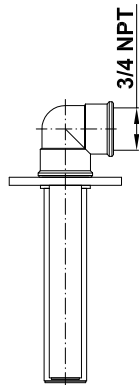

Product Features

- Spout connection rough

Warranty

- Limited lifetime warranty

For complete warranty information go to www.graff-faucets.com/en-nam/warranty