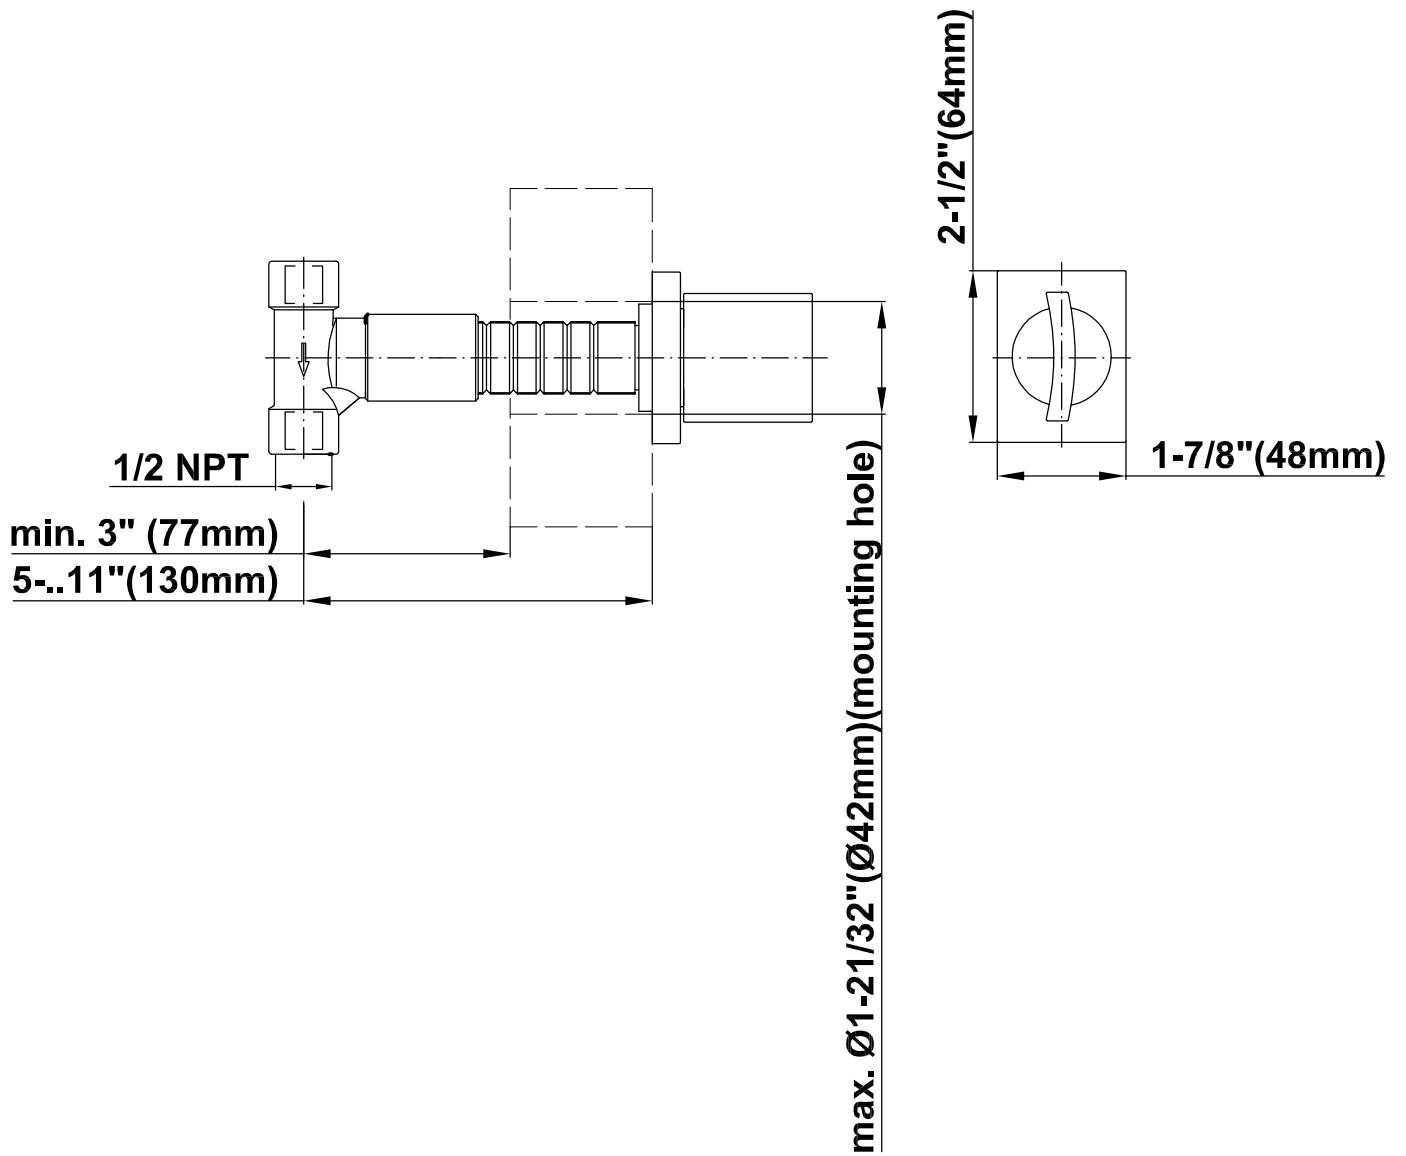

C14U-BS, VS, WS

LUNA, SADE, TARGA Series