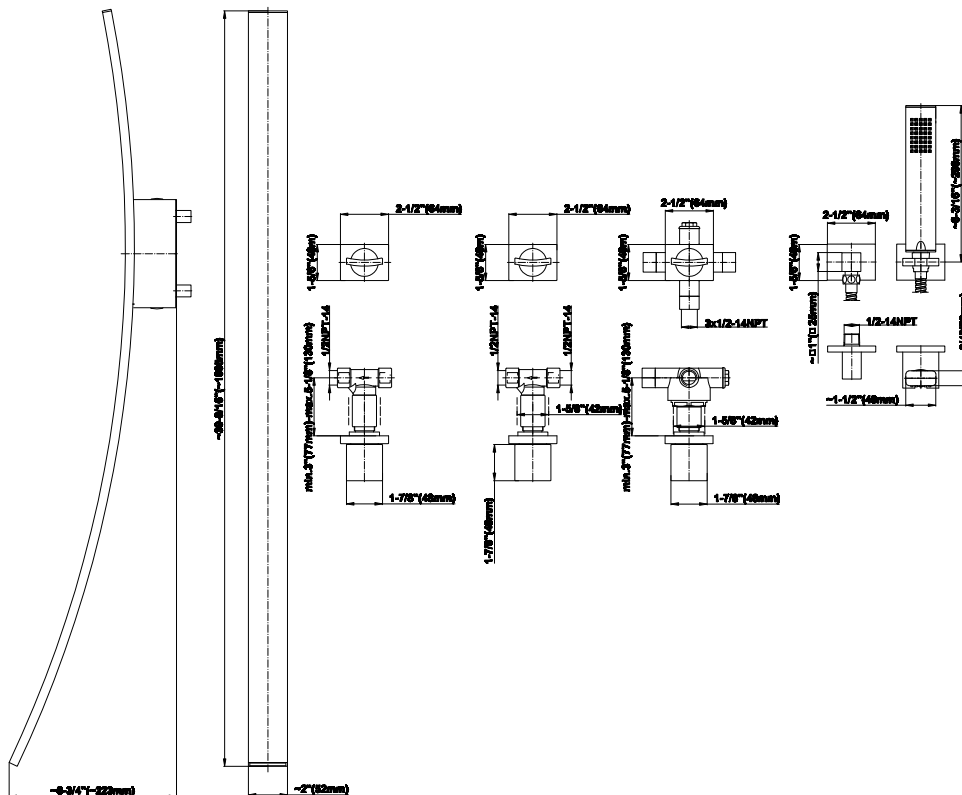

The measurements shown are for reference only. Products and specifications shown are subject to change without notice. Revised 1/2019

www.graff-designs.com | phone: 800-954-4723