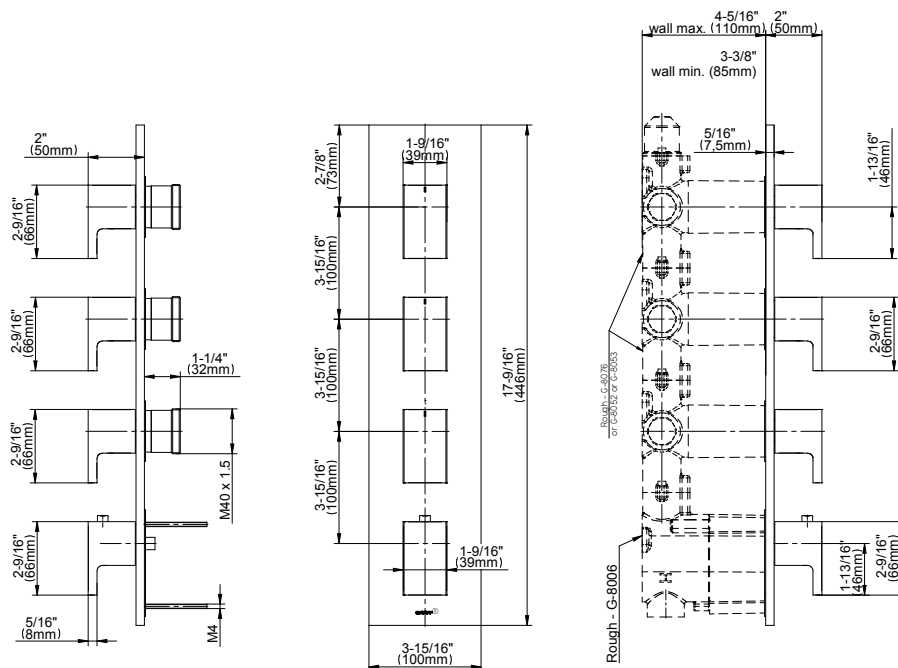

G-8059-C14E0-T

Sade Collection

M-Series Valve Trim with Four Handles

GRAFF®
CUTTING EDGE DESIGN

Product Features

- Four metal handles, decorative trim plate
- Use with M-Series rough valves

Available Finishes

- Polished Chrome
  G-8059-C14E0-T-PC
- Polished Nickel
  G-8059-C14E0-T-PN
- Unfinished Brass*
  G-8059-C14E0-T-UB*
- Steelnox®
  G-8059-C14E0-T-SN
- Olive Bronze*
  G-8059-C14E0-T-OB*
- Gold*
  G-8059-C14E0-T-AU*
- Brushed Gold*
  G-8059-C14E0-T-BAU*

* Special order finish- call for availability

Code Compliance

- ADA

Warranty

- Limited lifetime warranty

For complete warranty information go to www.graff-designs.com/en-nam/warranty

The measurements shown are for reference only. Products and specifications shown are subject to change without notice. Revised 12/2017.

www.graff-designs.com | phone: 800-954-4723