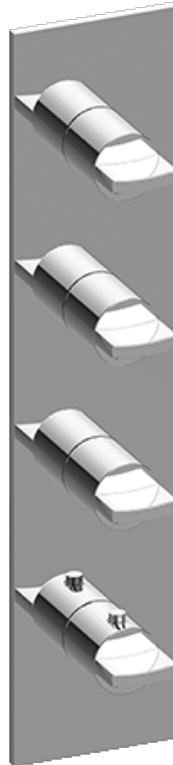

SHOWER
M-Series Valve Trim with Four
Handles
G-8059-C14E0-T

GRAFF®

Information

- Four metal handles, decorative trim plate
- Use with M-Series rough valves
- ADA

Finishes

24K Gold

24K Brushed
Gold

Architectural
Black™

Brushed
Nickel

Matte Black

Olive Bronze

Polished
Chrome

Polished
Nickel

Steelnox®
(Satin Nickel)

Architectural
White

G-8059-C14E0-T

Sade Collection

M-Series Valve Trim with Four Handles

GRAFF[®]
CUTTING EDGE DESIGN

Product Features

- Four metal handles, decorative trim plate
- Use with M-Series rough valves

Available Finishes

- Polished Chrome
G-8059-C14E0-T-PC
- Polished Nickel
G-8059-C14E0-T-PN
- Unfinished Brass*
G-8059-C14E0-T-UB*
- Steelnox[®]
G-8059-C14E0-T-SN
- Olive Bronze*
G-8059-C14E0-T-OB*
- Gold*
G-8059-C14E0-T-AU*
- Brushed Gold*
G-8059-C14E0-T-BAU*