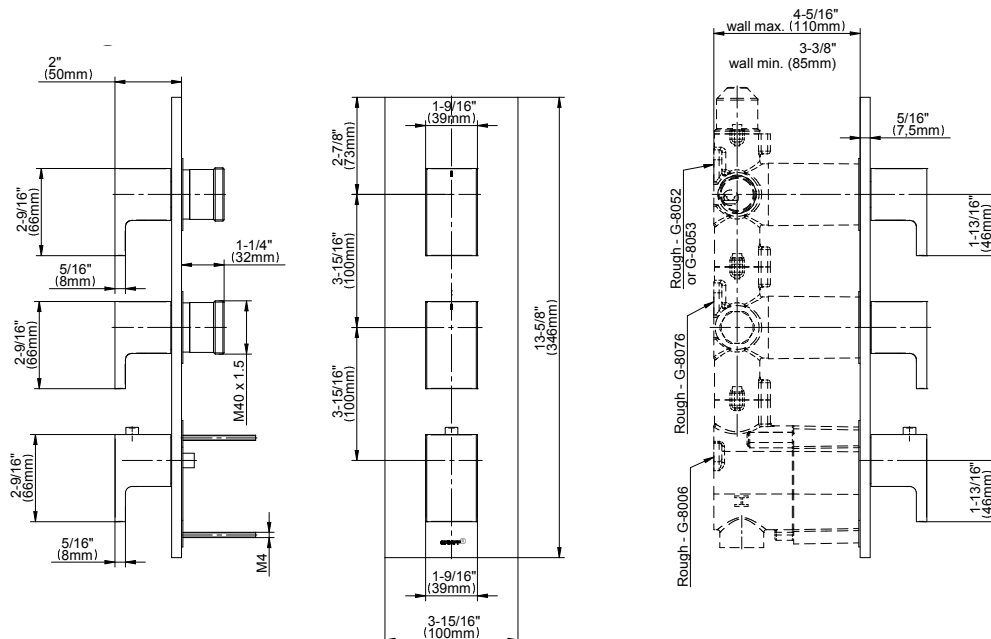

Warranty

- Limited lifetime warranty

For complete warranty information go to www.graff-designs.com/en-nam/warranty