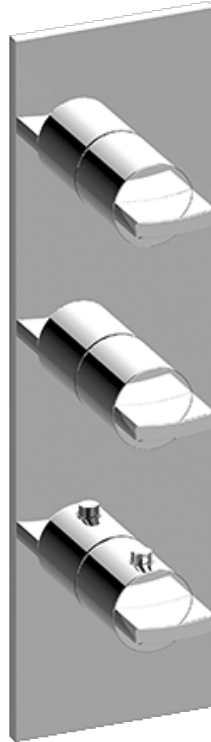

SHOWER  
M-Series Valve Trim with Three  
Handles  
**G-8057-C14E0-T**

**GRAFF®**

**Information**

- Three metal handles, decorative trim plate
- Use with M-Series rough valves
- ADA

**Finishes**

24K Gold

24K Brushed  
Gold

# G-8057-C14E0-T

Sade Collection

M-Series Valve Trim with Three Handles

**GRAFF**<sup>®</sup>  
CUTTING EDGE DESIGN

## Product Features

- Three metal handles, decorative trim plate
- Use with M-Series rough valves