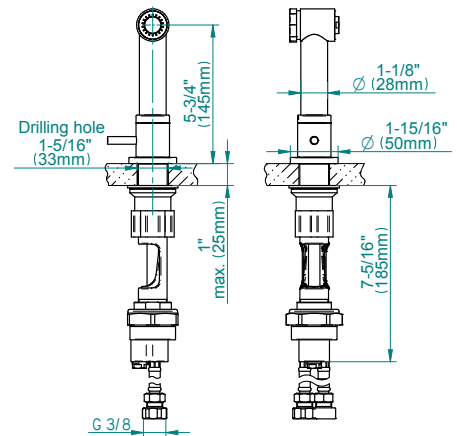

G-5895-LM49

Sospiro Collection

Sospiro Bridge Bar/Prep Faucet w/Independent Side Spray

Product Features

- Installs on 8" centers
- Swivel spout
- Aerated flow rate ≤ 1.8 max gpm, side spray flow rate ≤ 1.8 max gpm
- Includes matching independent side spray w/progressive valve and dualfunction spray/stream pull-out sprayhead

Available Finishes

- Polished Chrome
  G-5895-LM49-PC
- Polished Nickel
  G-5895-LM49-PN
- Brushed Nickel
  G-5895-LM49-SN
- Olive Bronze*
  G-5895-LM49-OB*

* Special order finish- call for availability

Code Compliance

- CALGreen
- ADA

Warranty

- Limited lifetime warranty

For complete warranty information go to <https://www.graff-faucets.com/en/info/faqs>