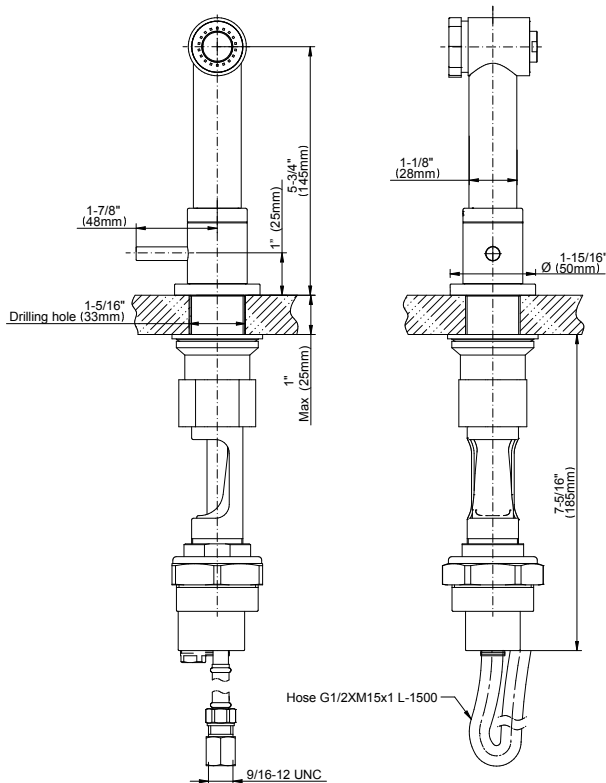

G-9935

Contemporary Kitchen
Independent Kitchen Side Spray

GRAFF®

Product Features

- Single-hole installation
- Single lever handle
- Dual-function spray/stream pullout sprayhead
- Progressive valve controls water temperature
- Aerated flow rate ≤ 1.8 max gpm

Available Finishes

- Polished Chrome
  G-9935-PC
- Polished Nickel
  G-9935-PN
- Brushed Nickel
  G-9935-SN
- Olive Bronze*
  G-9935-OB*

* Special order finish- call for availability

Code Compliance

- CALGreen

Warranty

- Limited lifetime warranty

For complete warranty information go to <https://www.graff-faucets.com/en/info/faqs>

The measurements shown are for reference only. Products and specifications shown are subject to change without notice. Revised 6/2018

www.graff-designs.com | phone: 800-954-4723