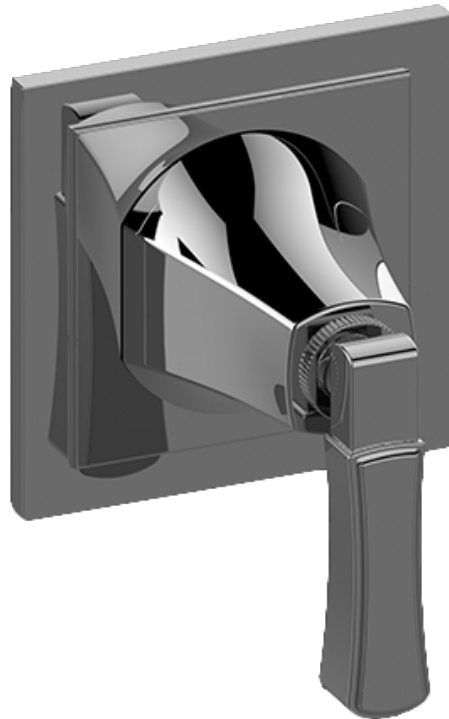

SHOWER  
 Finezza DUE Stop/Volume Control  
 Trim Plate and Handle  
**G-8199-LM47E1-T**

**Information**

- Single metal handle
- Decorative trim plate
- Use with G-8076 Stop/Volume Control rough valve with Pass-Through or G-8077 Stop/Volume Control rough valve
- To complete package, you must order rough valve
- ADA

**Finishes**

# G-8199-LM47E1-T

Finezza DUE Collection

Stop/Volume Control Trim Plate and Handle

**GRAFF**<sup>®</sup>  
CUTTING EDGE DESIGN

## Product Features

- Single metal handle
- Decorative trim plate
- Use with G-8076 Stop/Volume Control rough valve with Pass-Through or G-8077 Stop/Volume Control rough valve
- To complete package, you must order rough valve