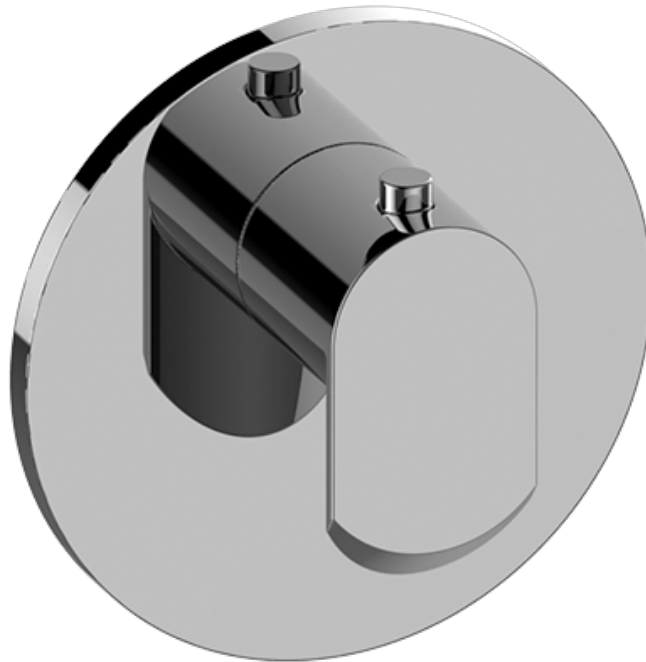

SHOWER
Phase M-Series Thermostatic
Valve Trim with Handle
G-8037-LM45E-T

GRAFF[®]

Information

- Single metal handle
- Decorative trim plate
- Use with G-8006 thermostatic rough valve
- To complete package, you must order rough valve
- ADA

Polished
Nickel

Architectural
White

G-8037-LM45E

PHASE Series