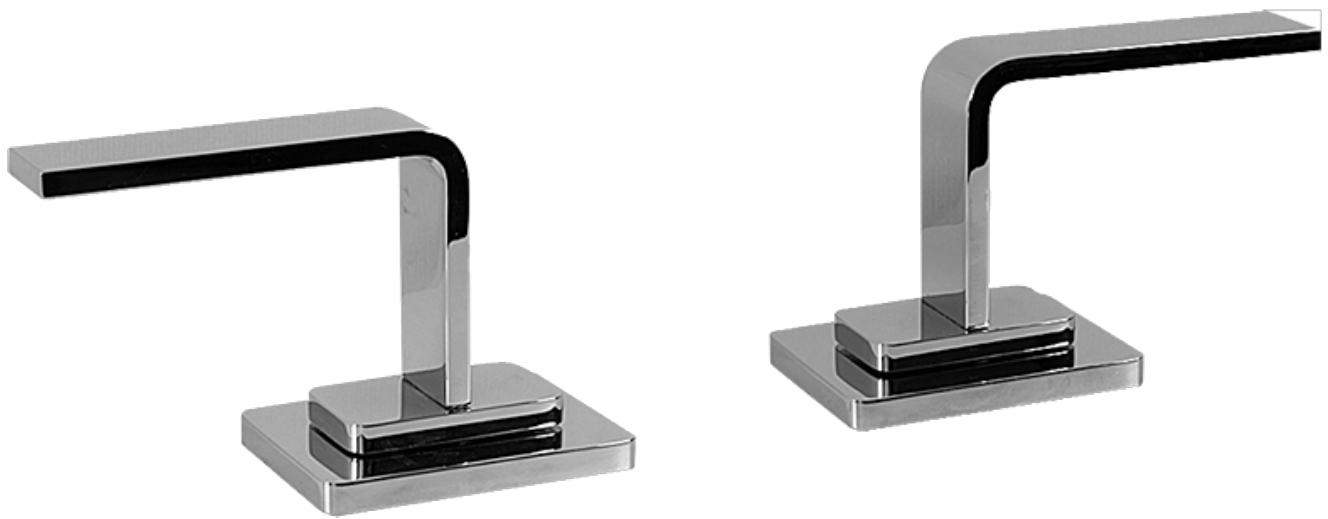

BATHROOM
Immersion Lavatory Handle Set -
Deck-Mounted
LM40-VS

GRAFF®

Information

- ADA

Finishes