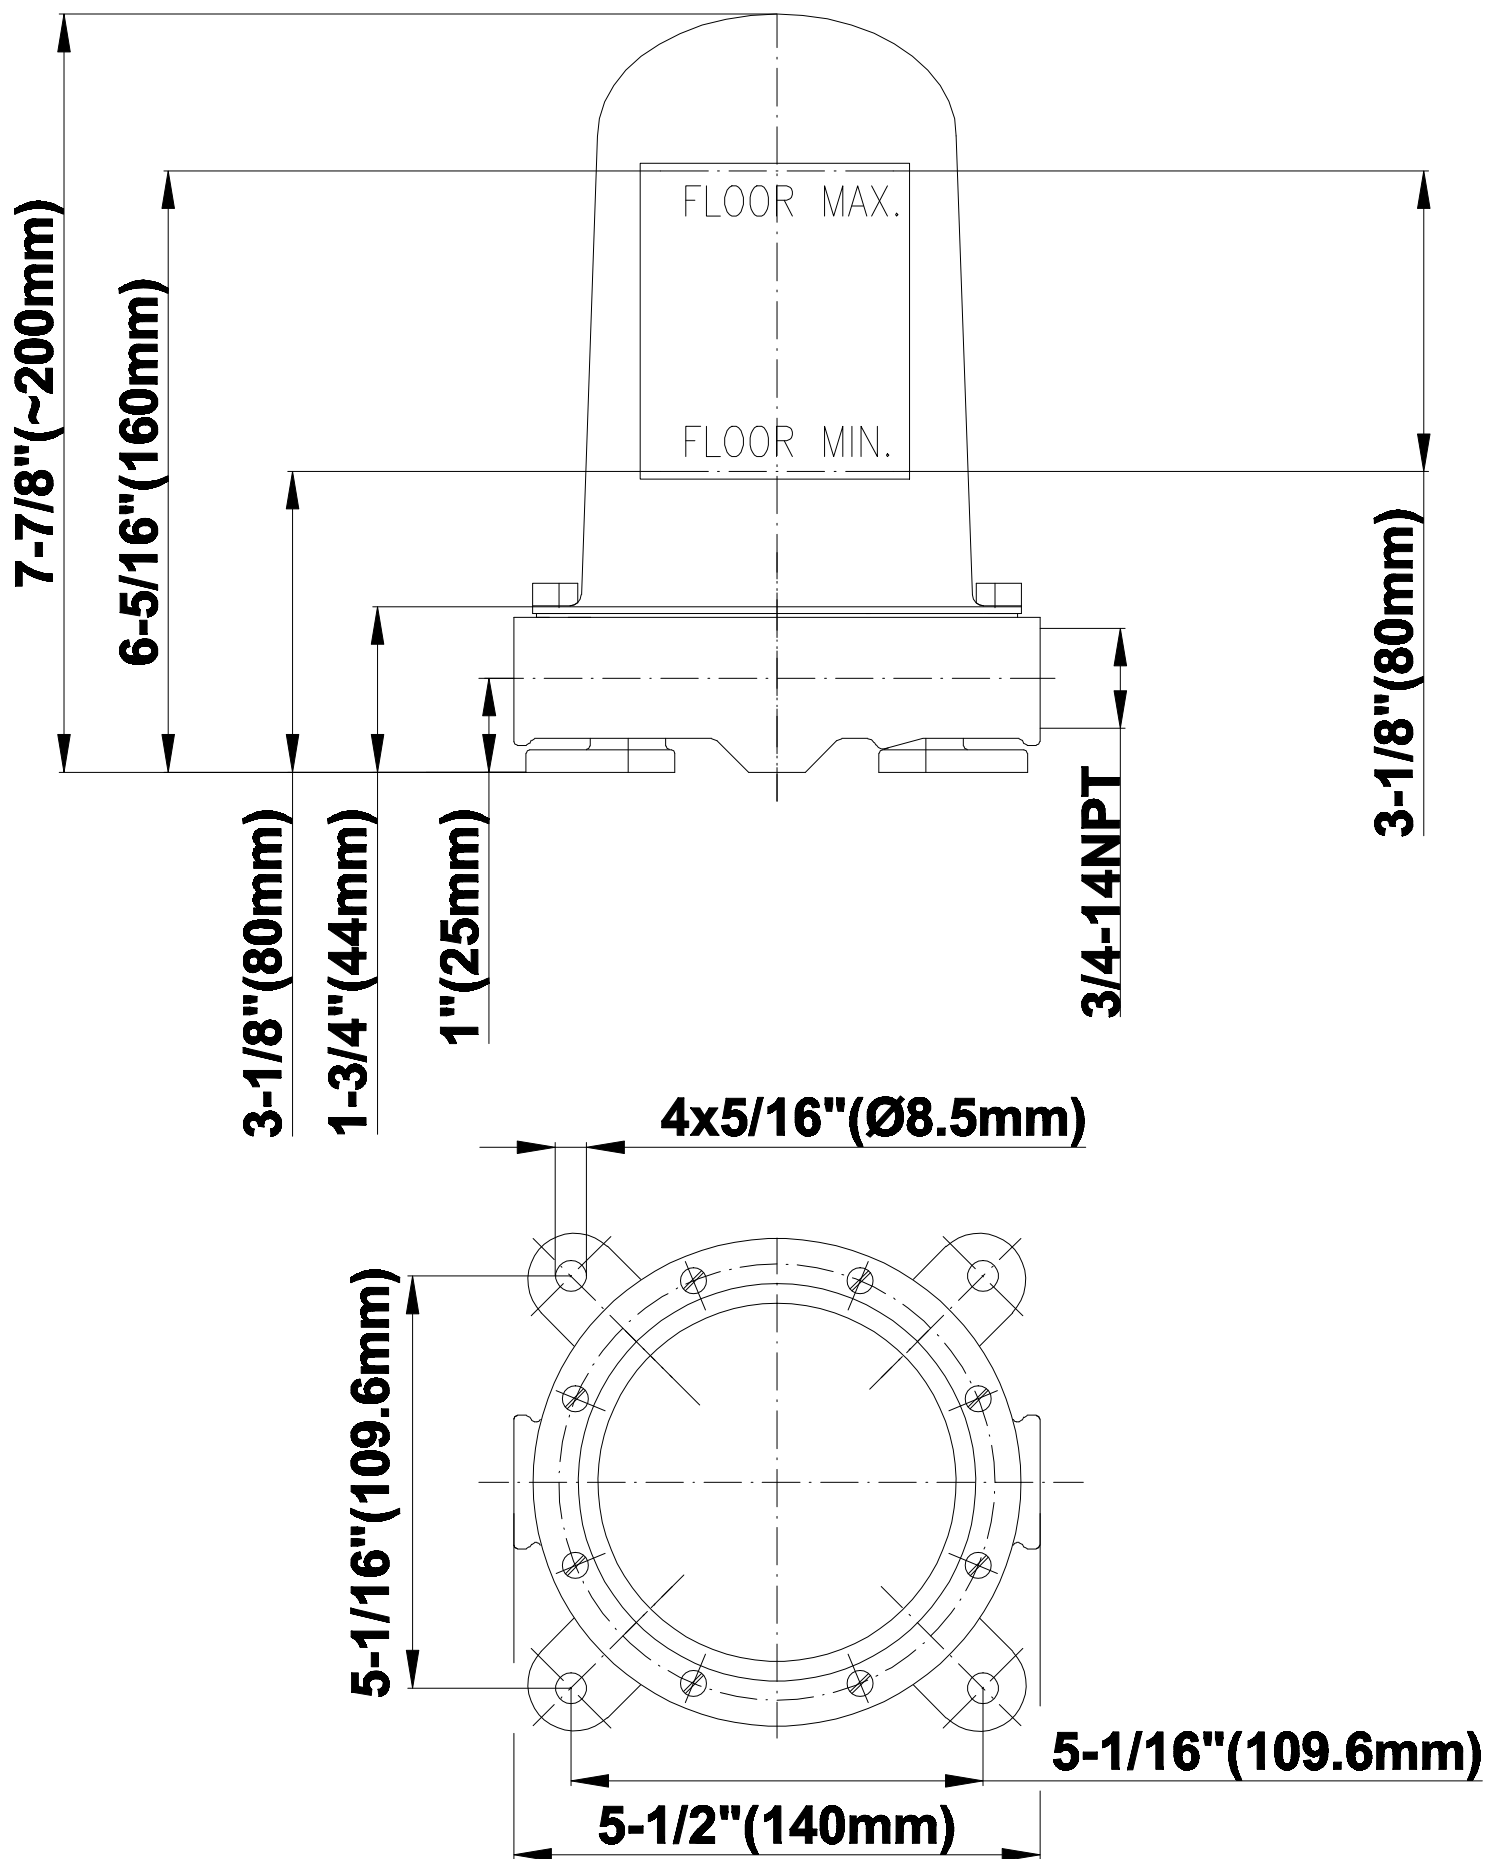

G-1050

Rough