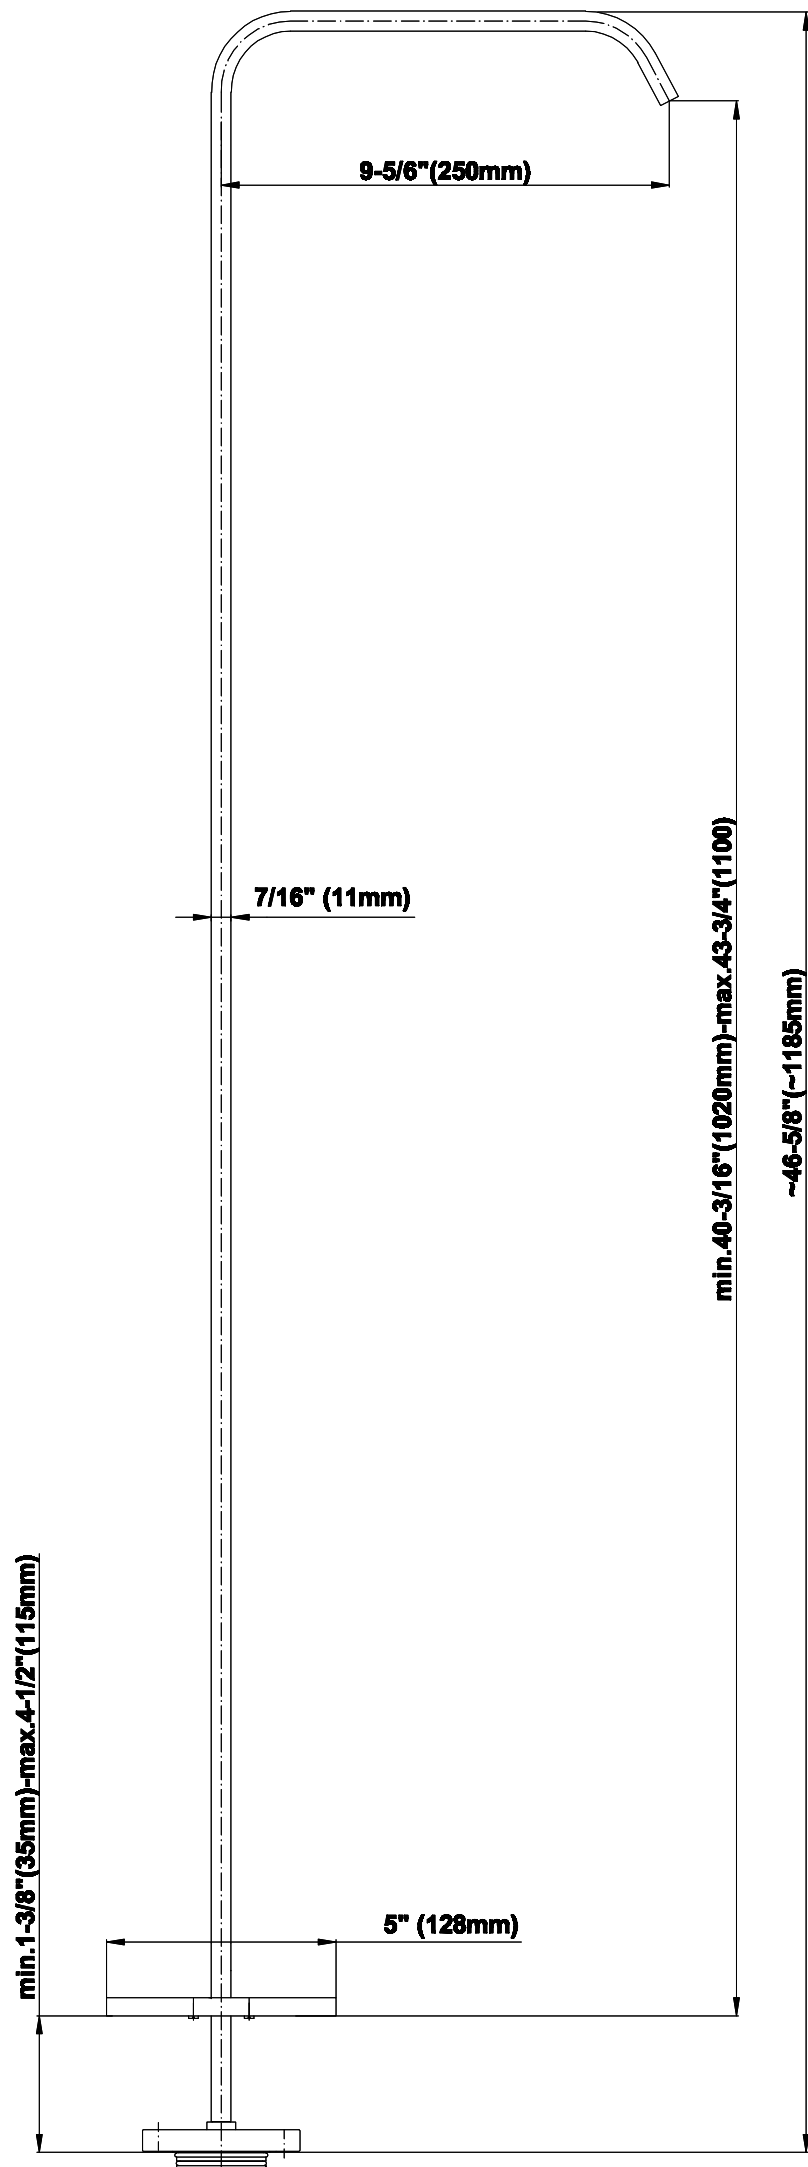

G-2315

IMMERSION Series