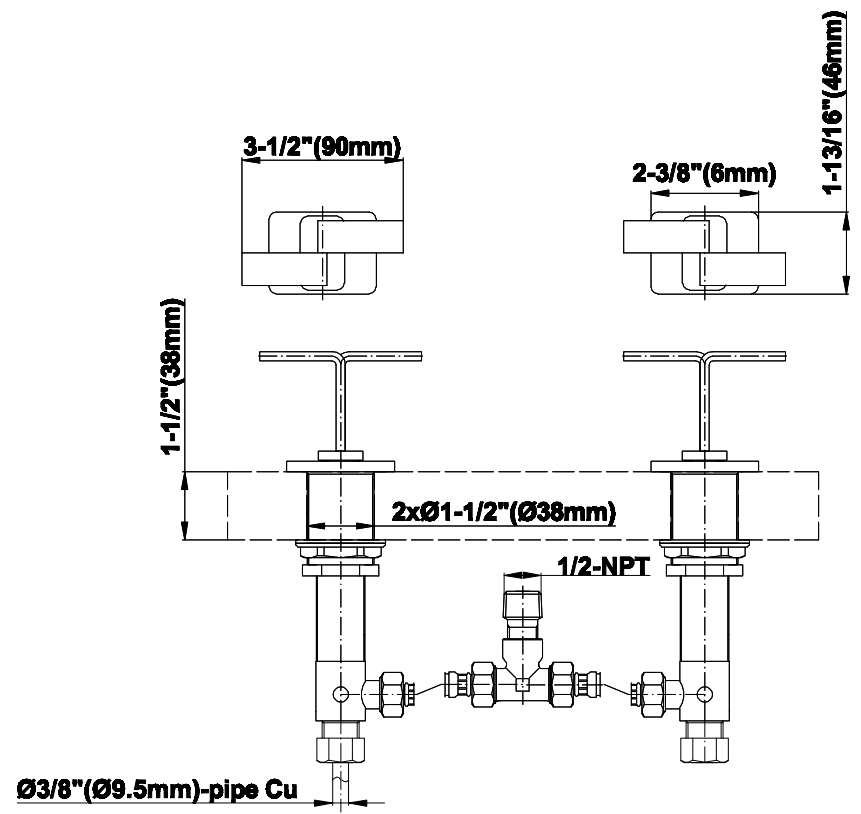

G-2315

IMMERSION Series