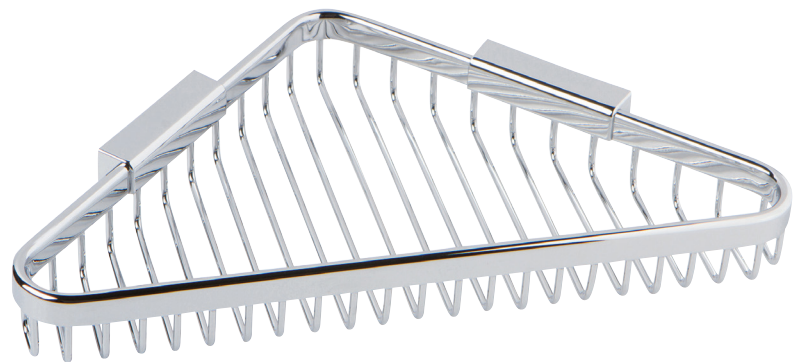

Basket 554G

Features

- Solid brass frame
- Basket extends approximately 8-5/8" along each wall from corner

Codes / Standards Compliance

Meets or exceeds the following at date of manufacture:

- All applicable US Federal and State material regulations

Colors / Finishes

- PC: Polished Chrome
- PN: Polished Nickel
- SN: Satin Nickel

Specified Model

Model	Description	Colors / Finishes
554G	Corner Basket	<input type="checkbox"/> PC <input type="checkbox"/> PN <input type="checkbox"/> SN

Product Specification:

Add "Color / Finish" Suffix to Model Number Below

The Basket shall be of solid brass construction. Basket Shelf shall incorporate a triangular shape that extends approximately 8-5/8" along each wall from corner. Basket shall be Ginger Model 554G/_____ .