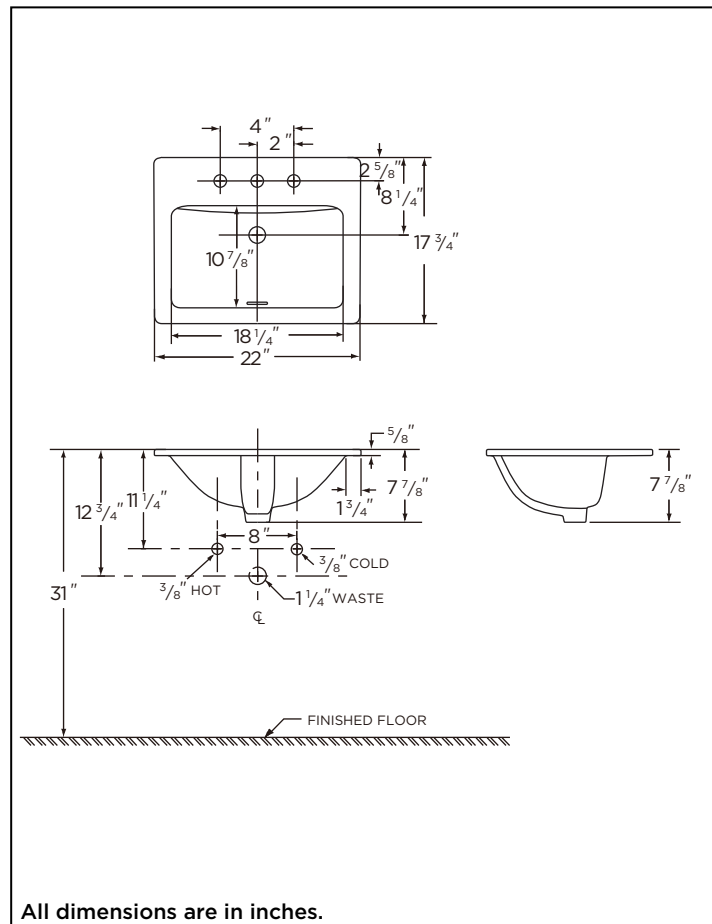

GERBER

www.gerberonline.com

Wicker Park™ Self-Rimming Lavatory

□ 13-892 / 13-894/13-898

Features:

- Vitreous China
- Self-rimming lavatory
- 22" x 17 3/4" square lavatories
- 1 hole (13-892)
- 4" centers (13-894)
- 8" centers (13-898)
- ADA Compliant
- Faucet is not included

Fixtures:

Models	13-892	13-894	13-898
Configuration	Single Hole	4" Centers	8" Centers
Height	7 7/8"		
Width	22"		
Depth	17 3/4"		
Inside Basin Dimensions	18 1/4" x 10 7/8"		
Shipping Weight	28 lbs		

Accessories:

- None

Colors/Finishes:

- White
- Other: Refer to Price Book for additional colors/finishes

Warranty:

- Limited Lifetime Warranty; Five (5) Year Limited Warranty on other Parts

NOTES: Illustrations may not be drawn to scale.

* Dimensions shown for locations of supply lines and "P" trap are suggested.

IMPORTANT:

Dimensions of fixtures are nominal and may vary within the range of tolerances established by ASME standard A 112.19.2