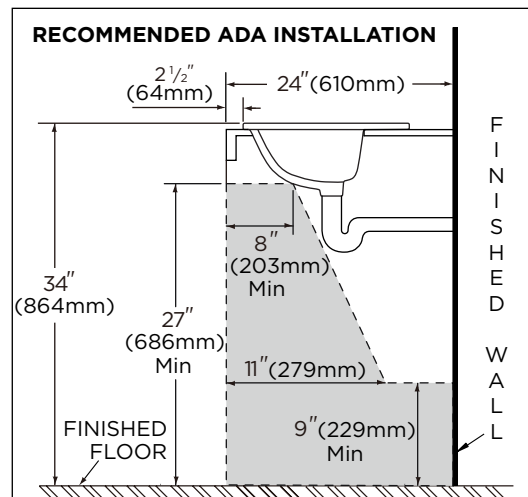

Warranty:

- Limited Lifetime Warranty; Five (5) Year Limited Warranty on other Parts