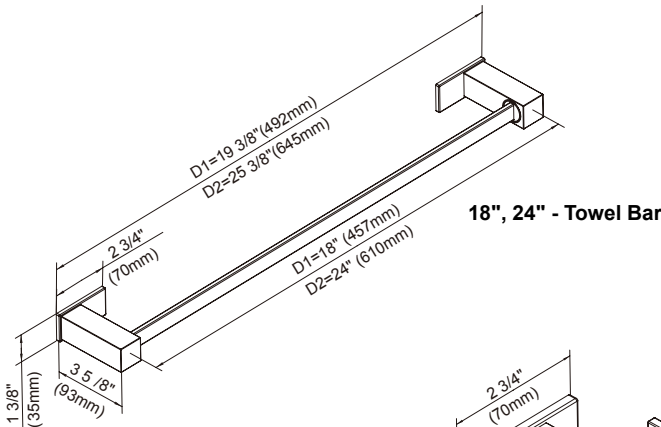

Submittal Information:

Name: _____ Contractor: _____
Location: _____ Contact #: _____