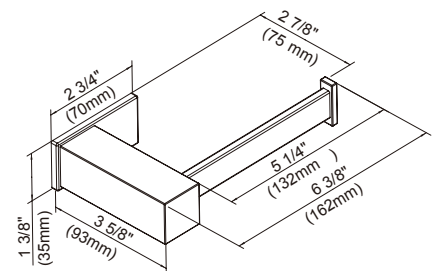

Submittal Information:

Name: _____ Contractor: _____
Location: _____ Contact #: _____