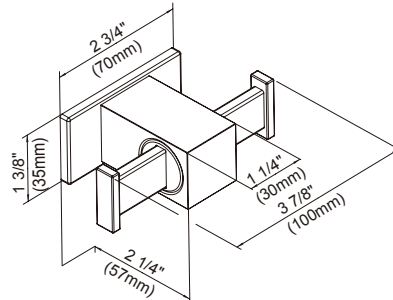

Submittal Information:

Name: _____ Contractor: _____
Location: _____ Contact #: _____