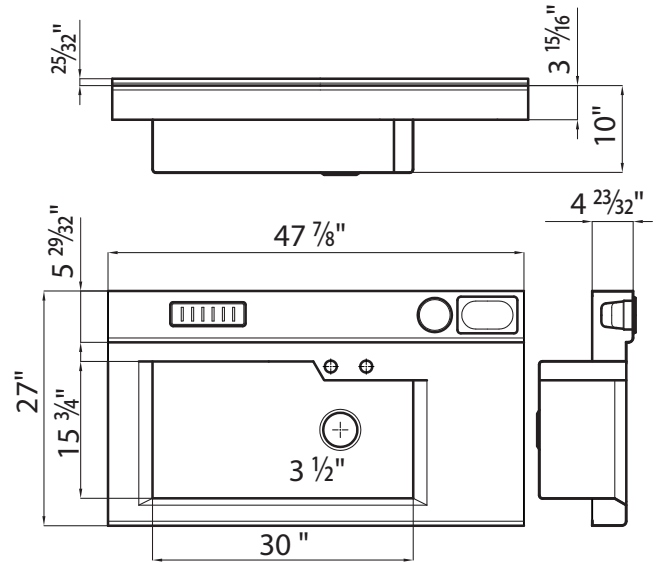

Foster Cooktops

Foster Milano Wash Station - 48" x 27" - **3153 900**

Model	Foster Milano Wash Station
Dimensions	47 $\frac{7}{8}$ " x 27"
Maintop	AISI 304 Stainless steel
Finish	Satin Finish

CUT-OUT

Cut-out for top-mount installation

Scheme for installation on the cabinet