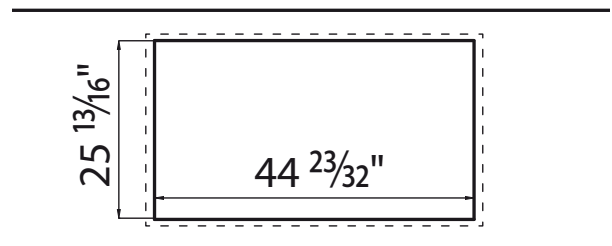

Foster Cooktops

Foster Milano Wash Station - 48" x 27" - **3153 900**

Model	Foster Milano Wash Station
Dimensions	47 $\frac{7}{8}$ " x 27"
Maintop	AISI 304 Stainless steel
Finish	Satin Finish

CUT-OUT

Cut-out for top-mount installation

Scheme for installation on the cabinet